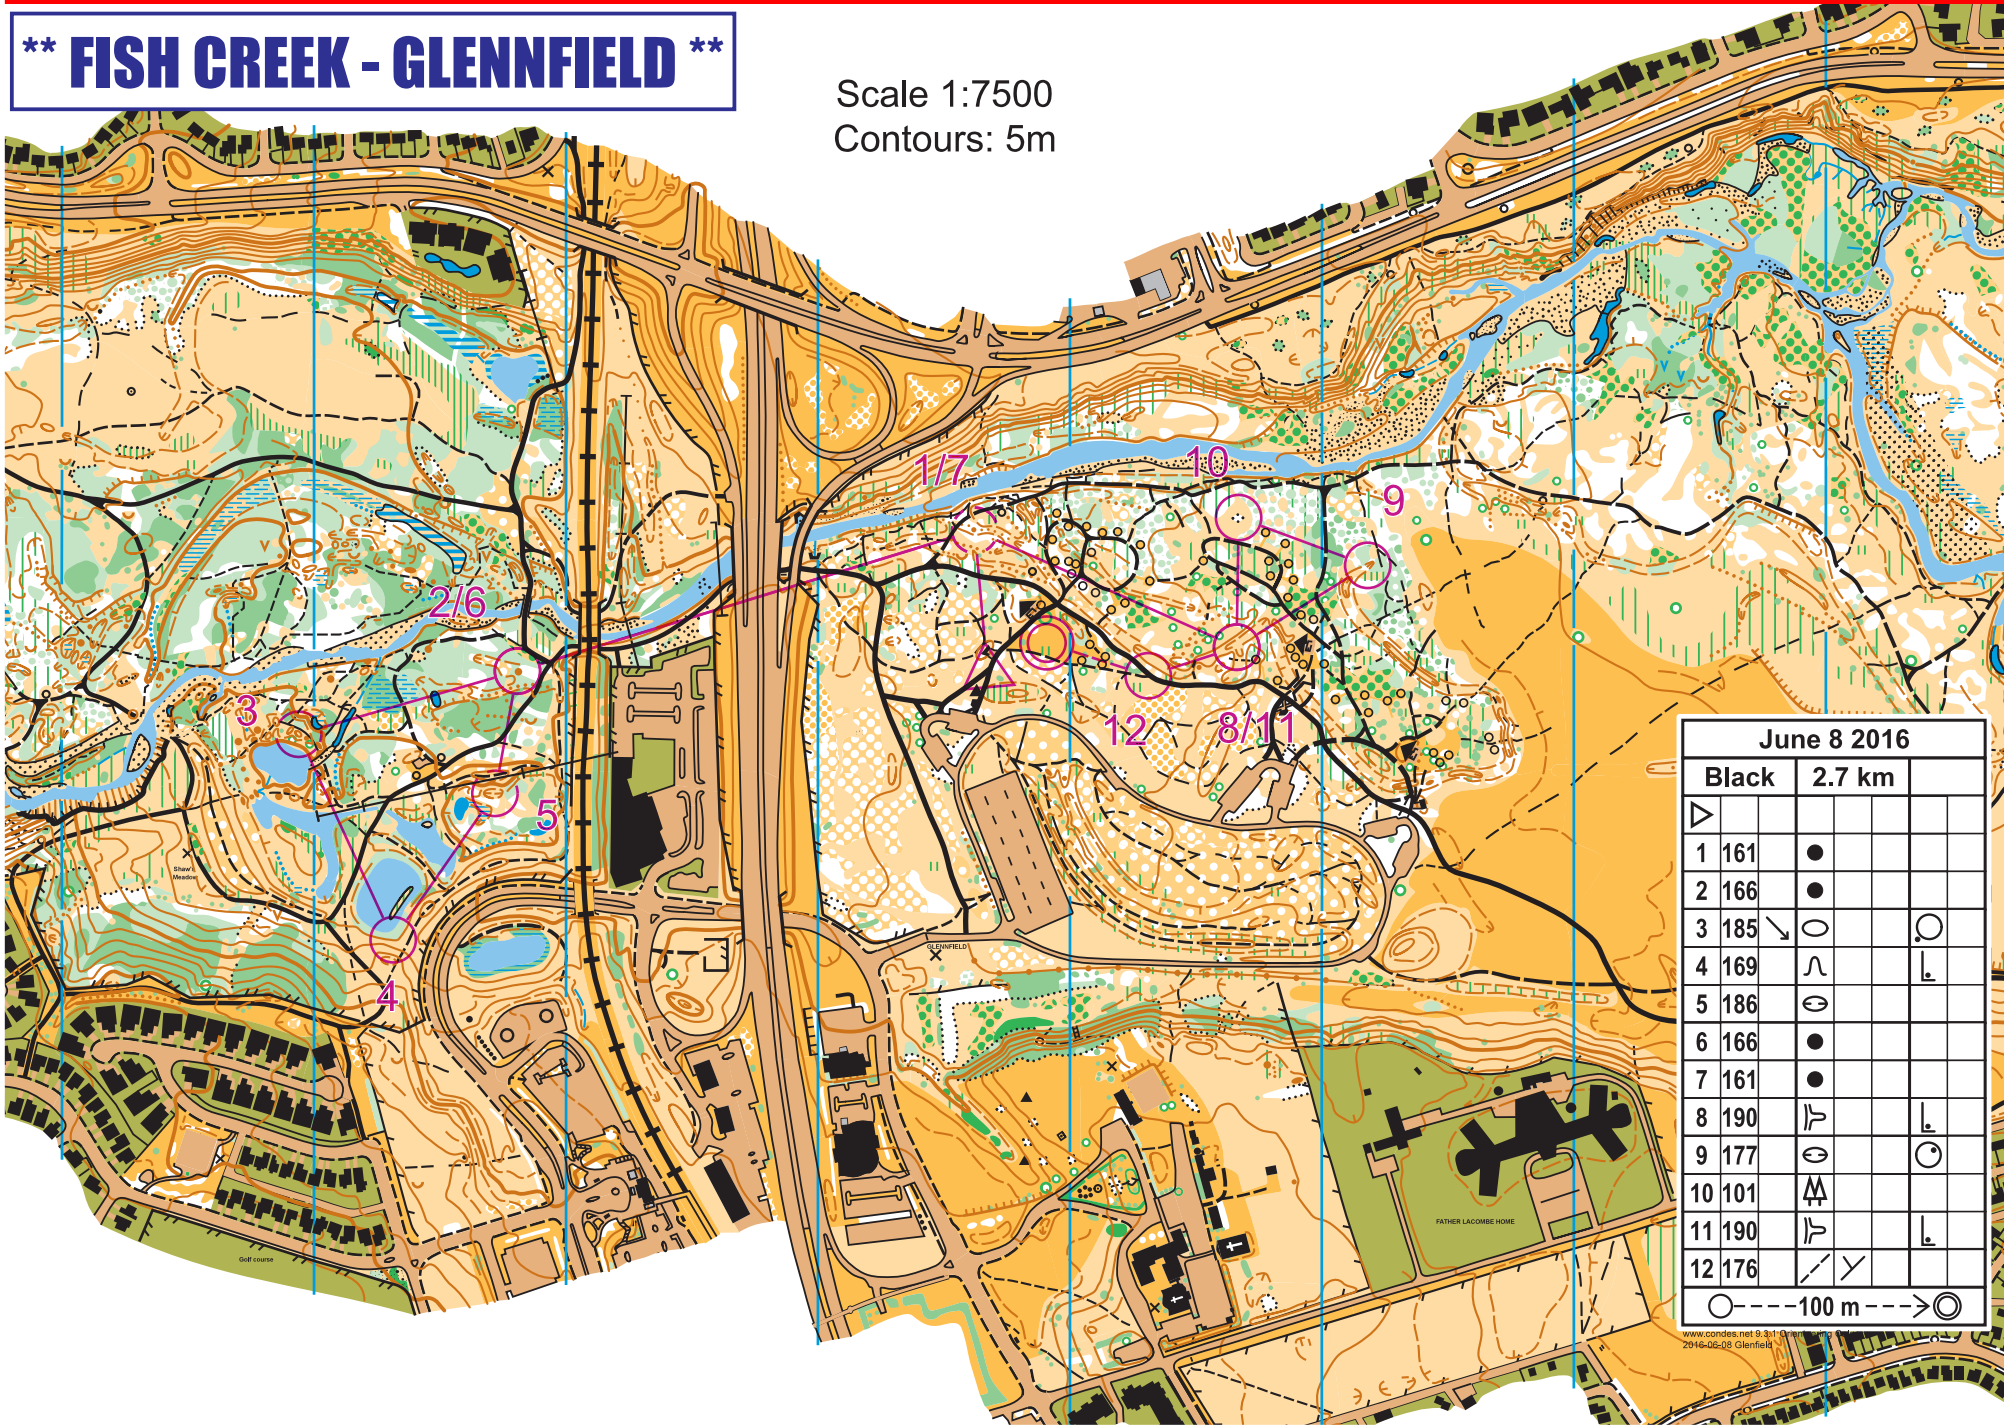

** FISH CREEK - GLENFIELD **

Scale 1:7500
Contours: 5m

June 8 2016

Black	2.7 km		
1 161	●		
2 166	●		
3 185	↘ ○		○
4 169	∩		└
5 186	○		
6 166	●		
7 161	●		
8 190	└		└
9 177	○		○
10 101	⌘		
11 190	└		└
12 176	└	└	

○ --- 100 m --- ○