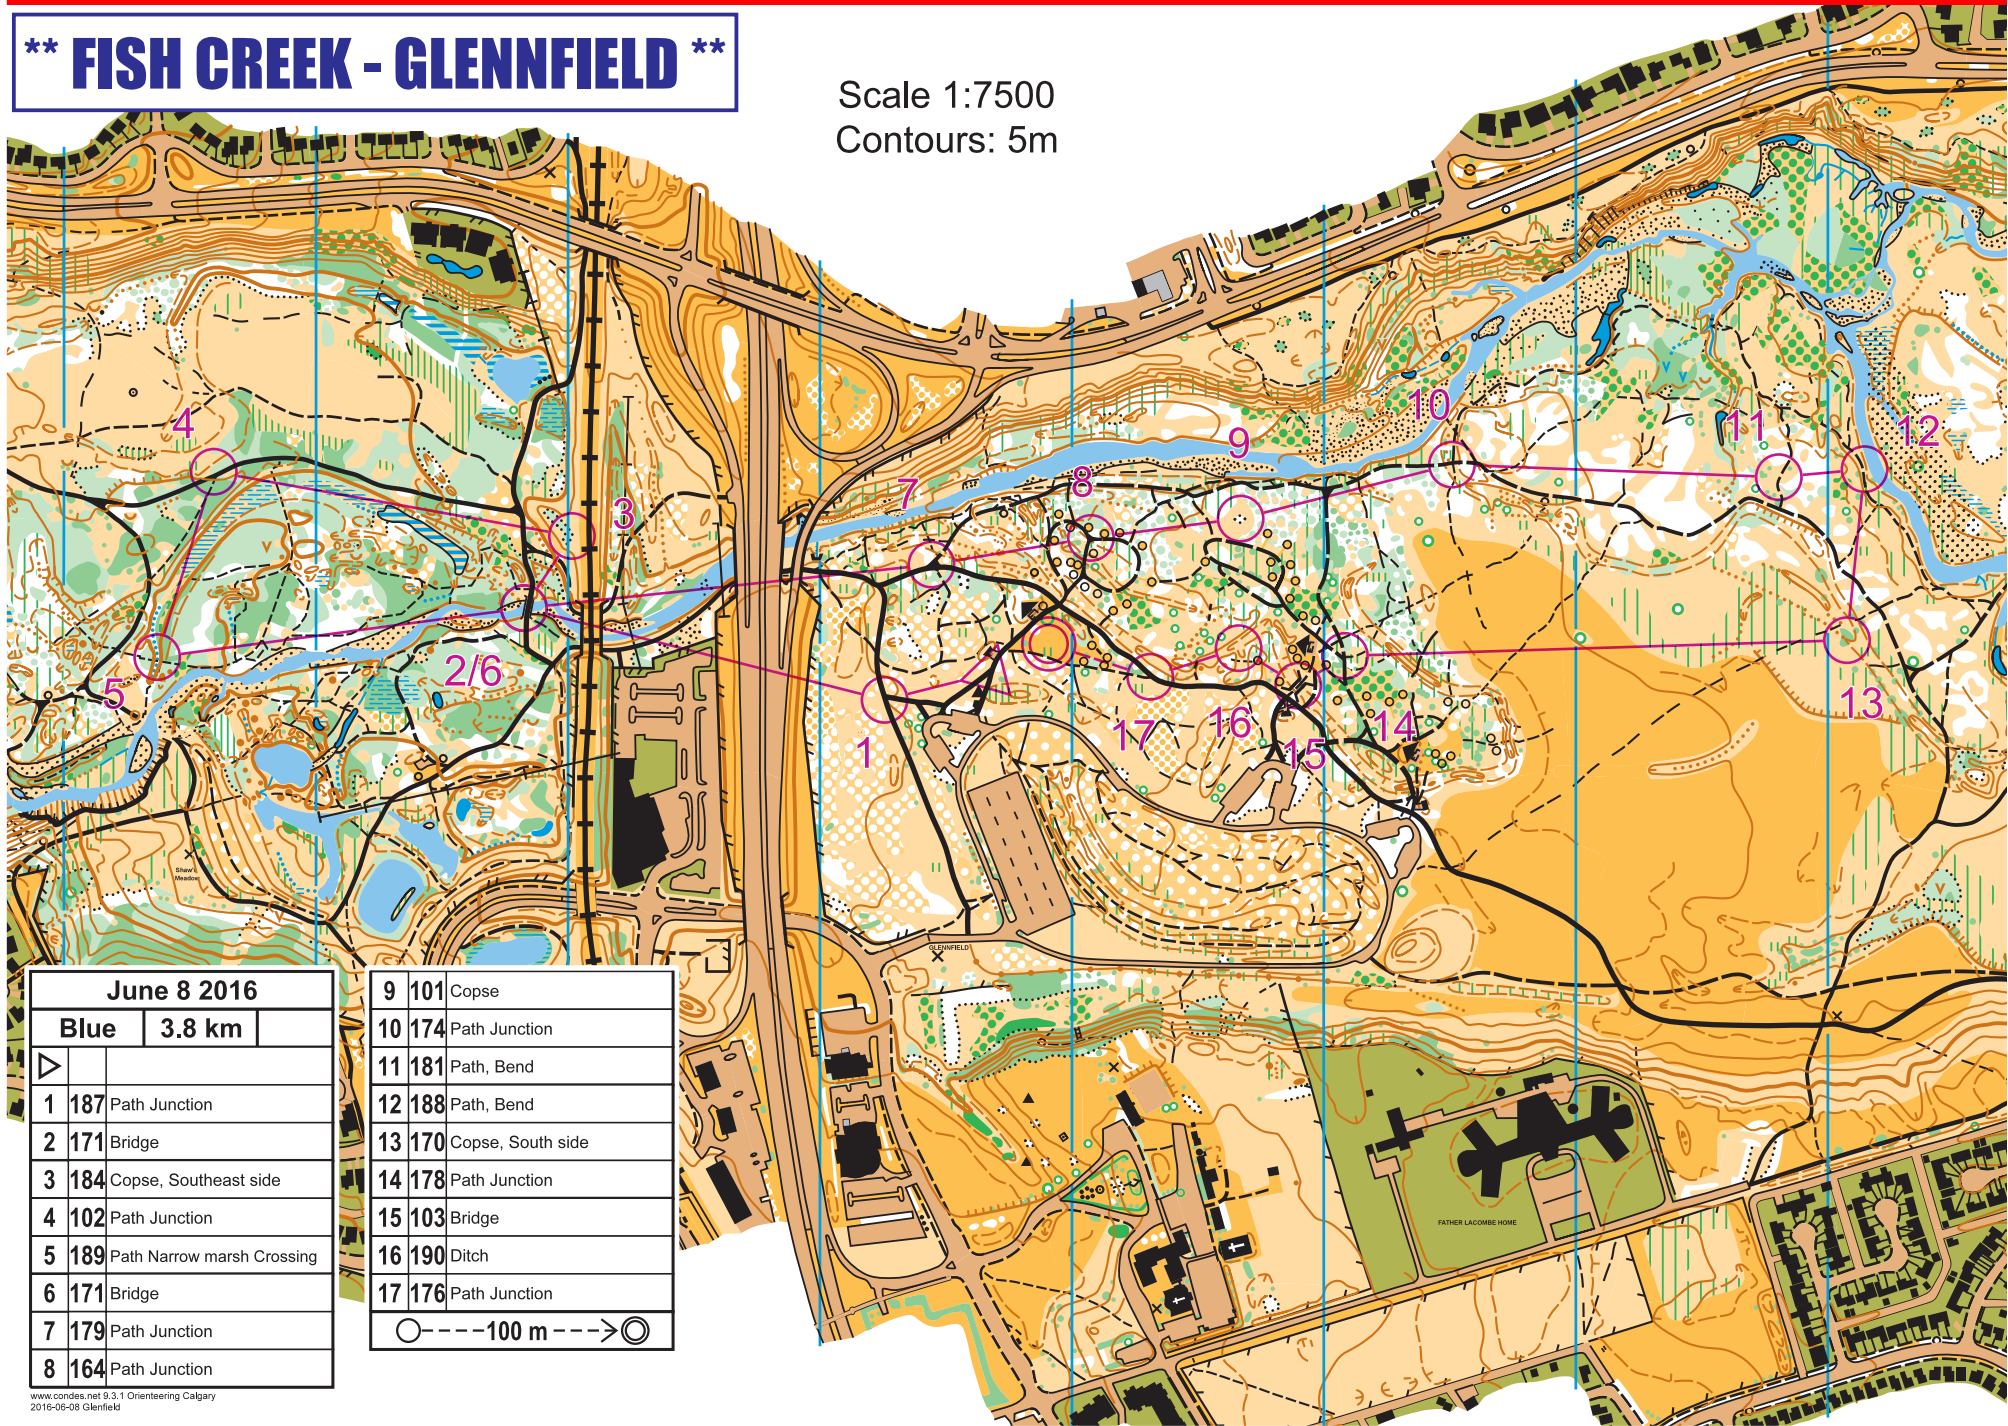

** FISH CREEK - GLENFIELD **

Scale 1:7500
Contours: 5m

June 8 2016		
Blue	3.8 km	
1	187	Path Junction
2	171	Bridge
3	184	Copse, Southeast side
4	102	Path Junction
5	189	Path Narrow marsh Crossing
6	171	Bridge
7	179	Path Junction
8	164	Path Junction

9	101	Copse
10	174	Path Junction
11	181	Path, Bend
12	188	Path, Bend
13	170	Copse, South side
14	178	Path Junction
15	103	Bridge
16	190	Ditch
17	176	Path Junction