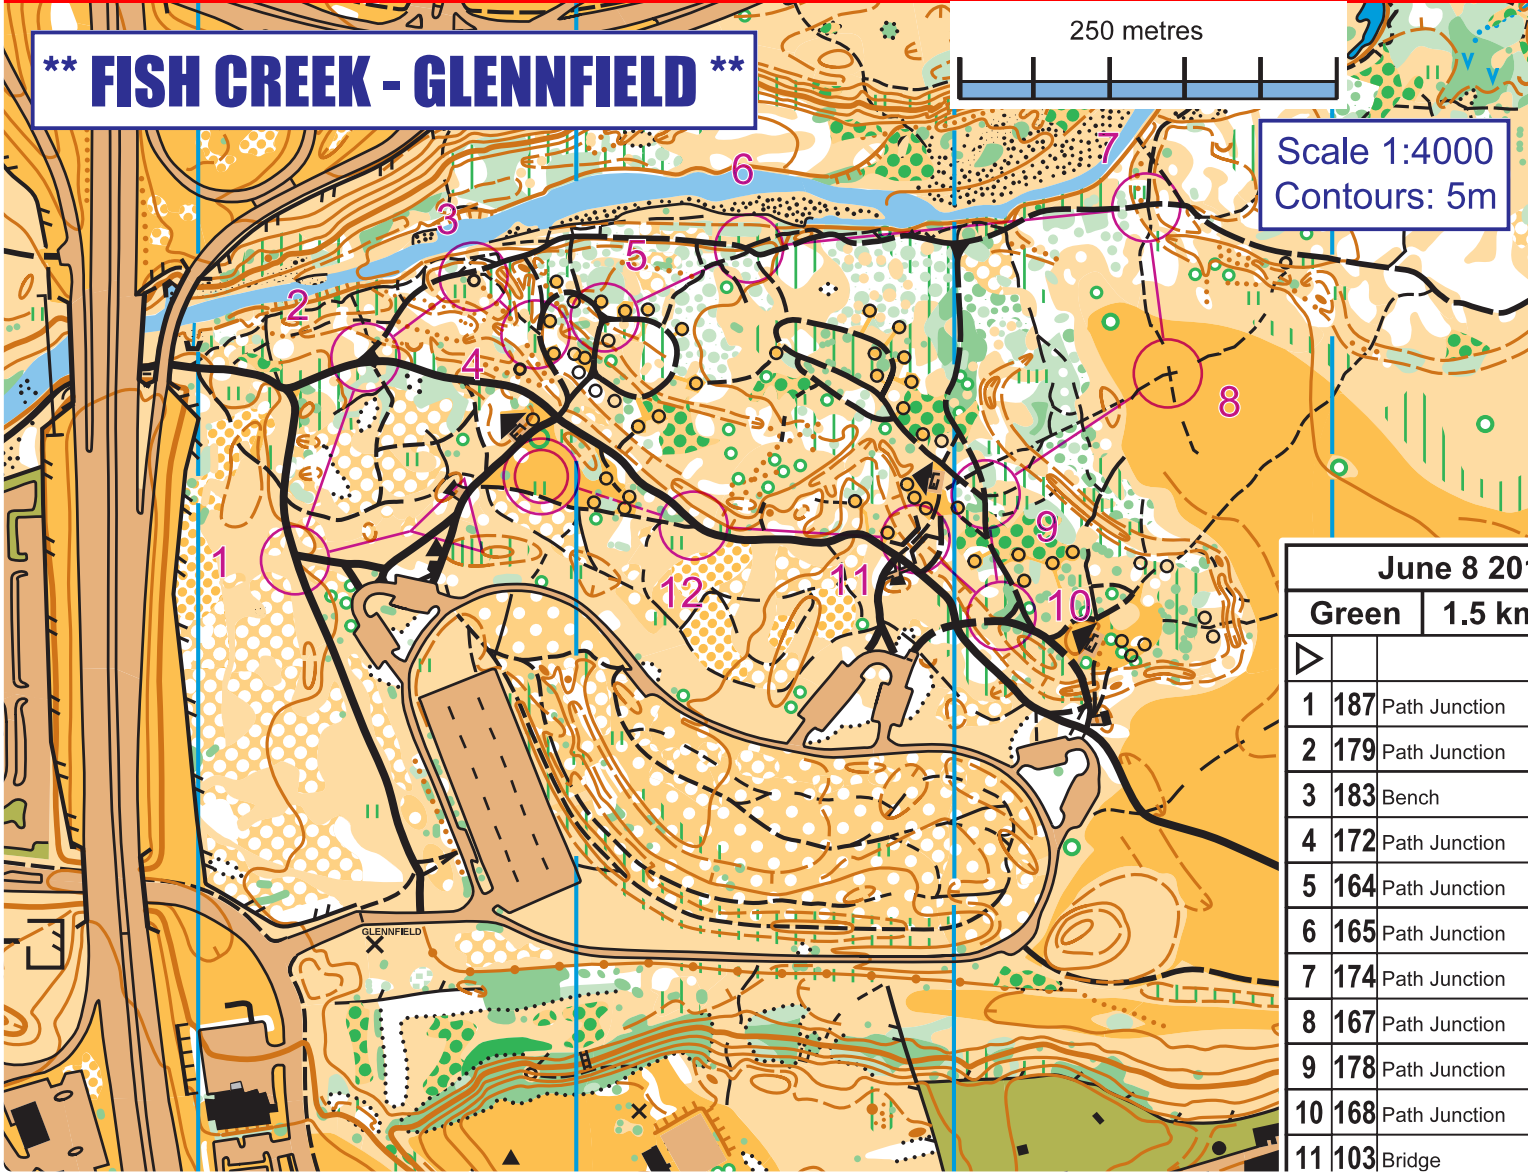

**\*\* FISH CREEK - GLENFIELD \*\***

250 metres

Scale 1:4000  
Contours: 5m

June 8 20		
Green	1.5 km	
▷		
1	187	Path Junction
2	179	Path Junction
3	183	Bench
4	172	Path Junction
5	164	Path Junction
6	165	Path Junction
7	174	Path Junction
8	167	Path Junction
9	178	Path Junction
10	168	Path Junction
11	103	Bridge