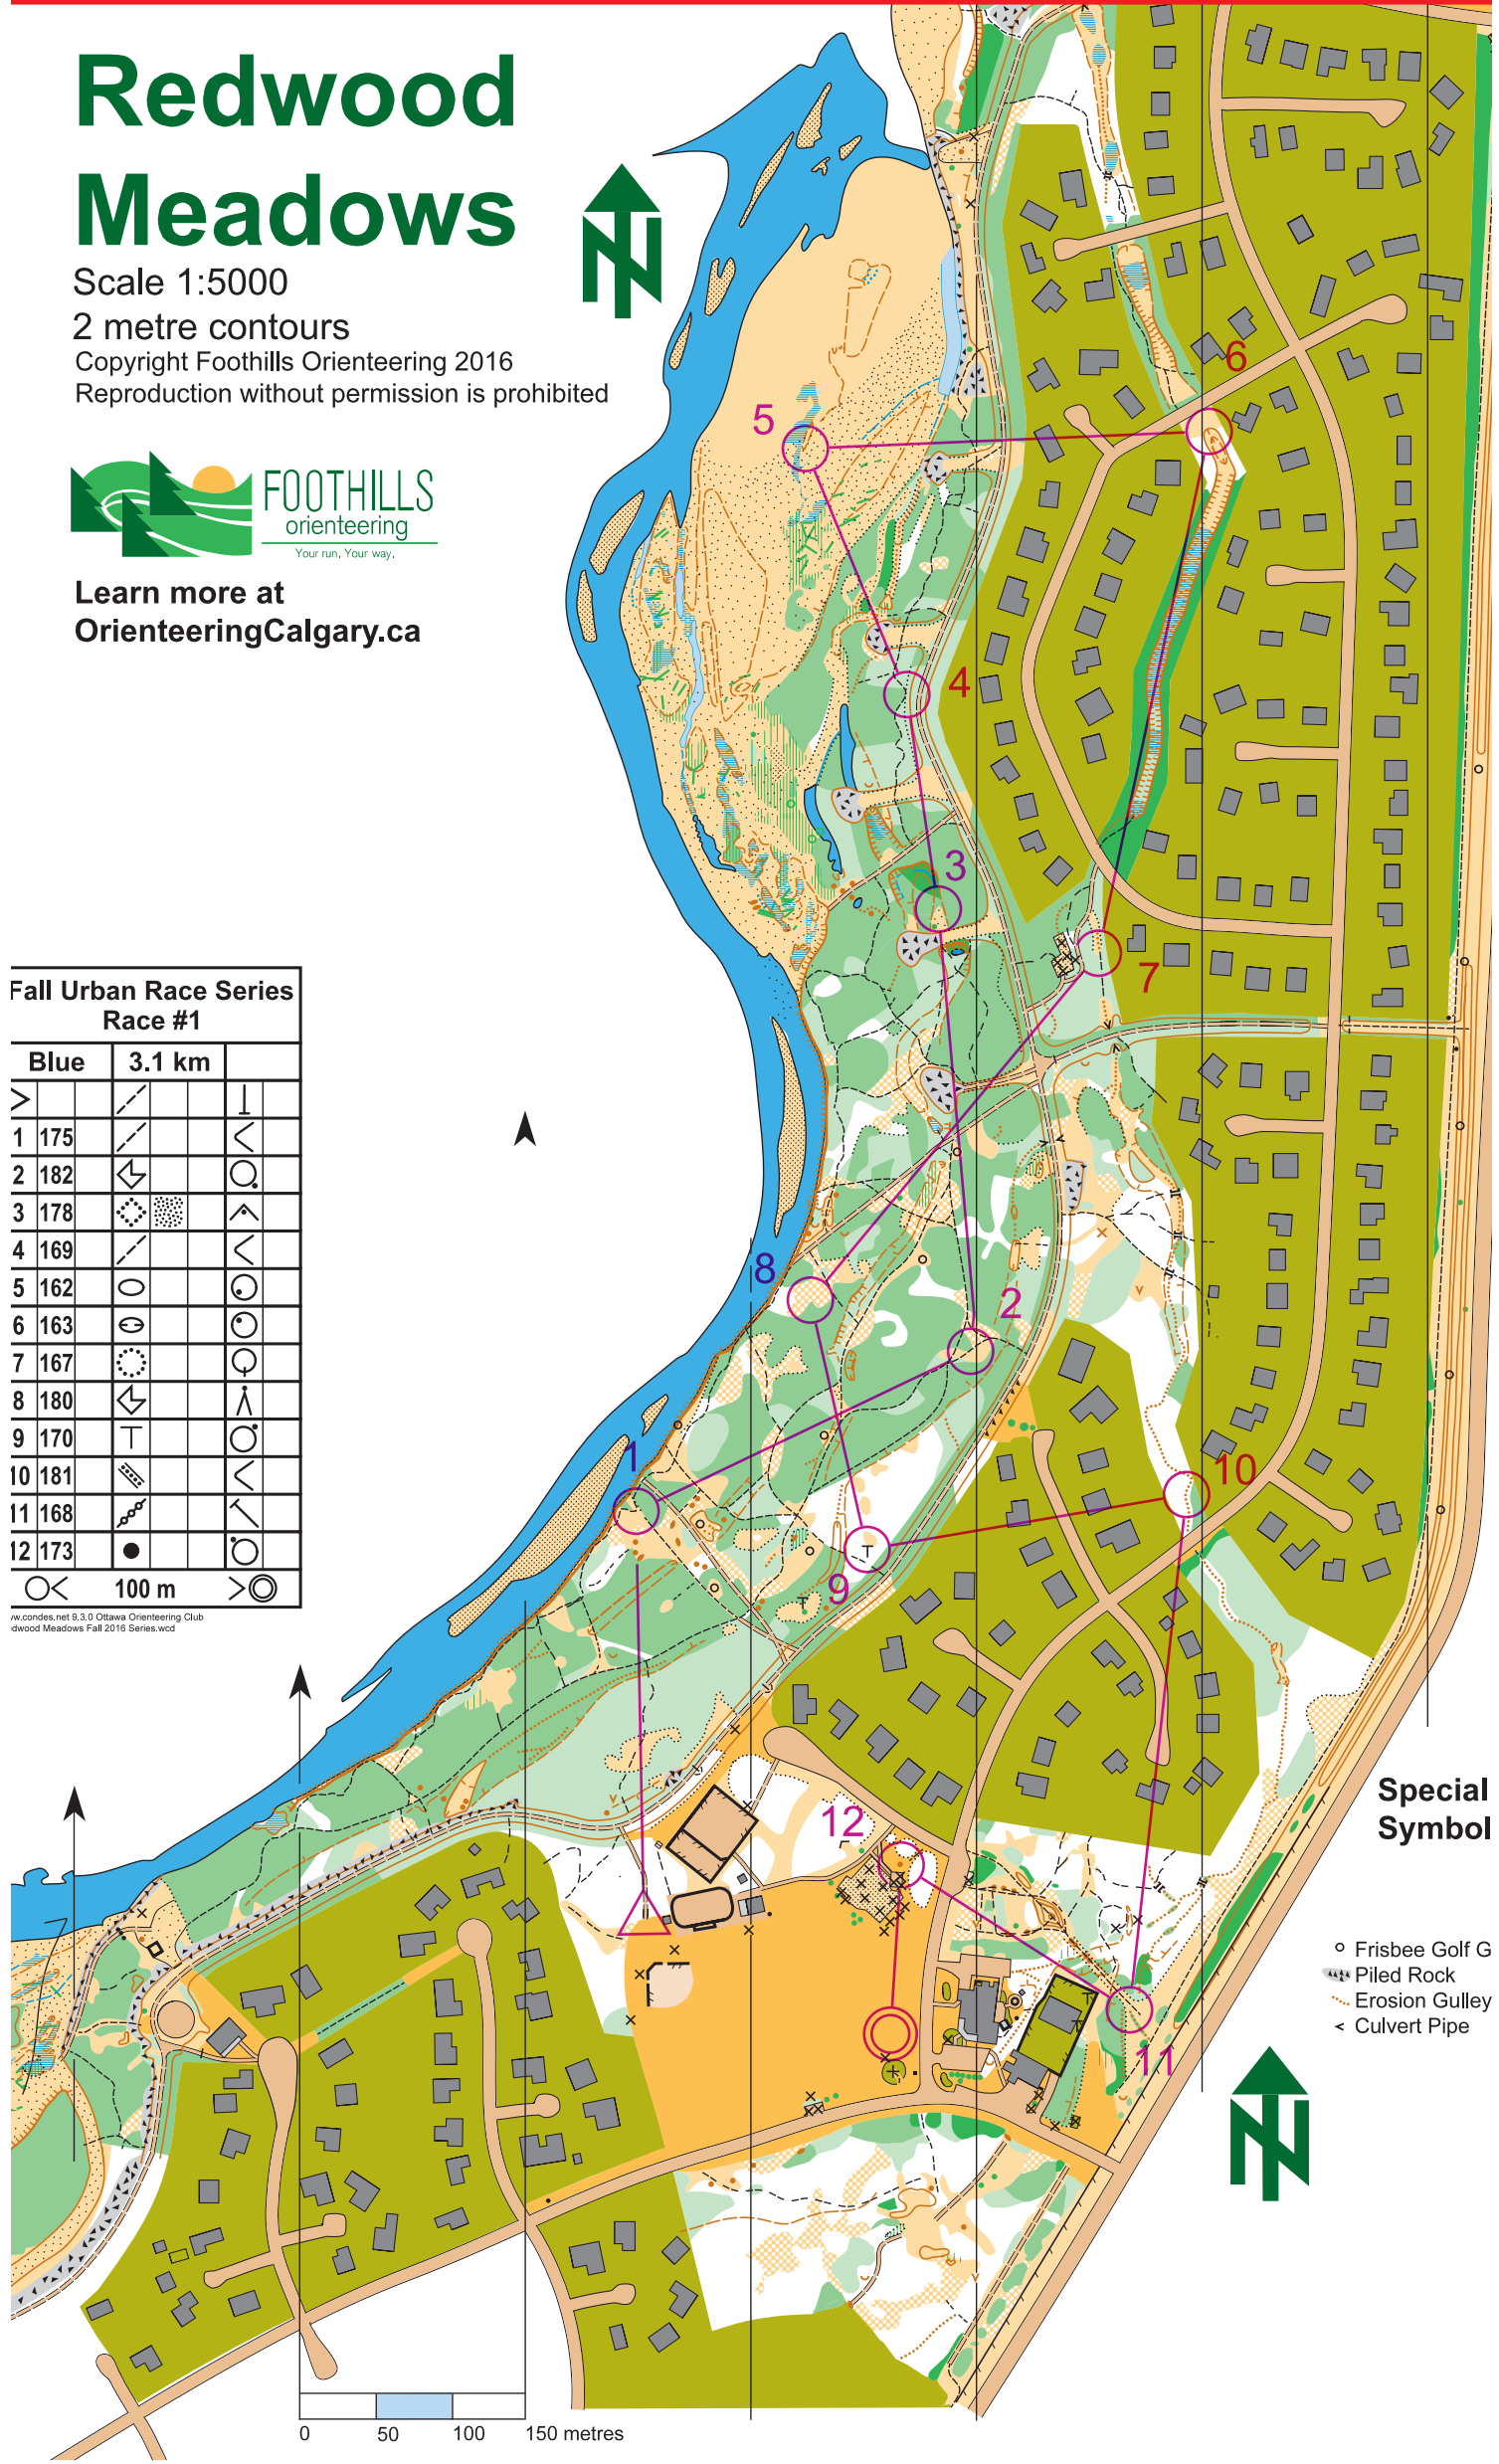

Redwood Meadows

Scale 1:5000

2 metre contours

Copyright Foothills Orienteering 2016

Reproduction without permission is prohibited

Learn more at OrienteeringCalgary.ca

Fall Urban Race Series Race #1

	Blue	3.1 km	
>			↓
1 175	↘		<
2 182	↙		○
3 178	▨		↑
4 169	↘		<
5 162	○		○
6 163	⊙		○
7 167	⊙		○
8 180	↙		↑
9 170	T		○
10 181	▨		<
11 168	↘		<
12 173	●		○

○ 100 m

Special Symbol

- Frisbee Golf G
- ▨ Piled Rock
- ▨ Erosion Gully
- < Culvert Pipe

0 50 100 150 metres