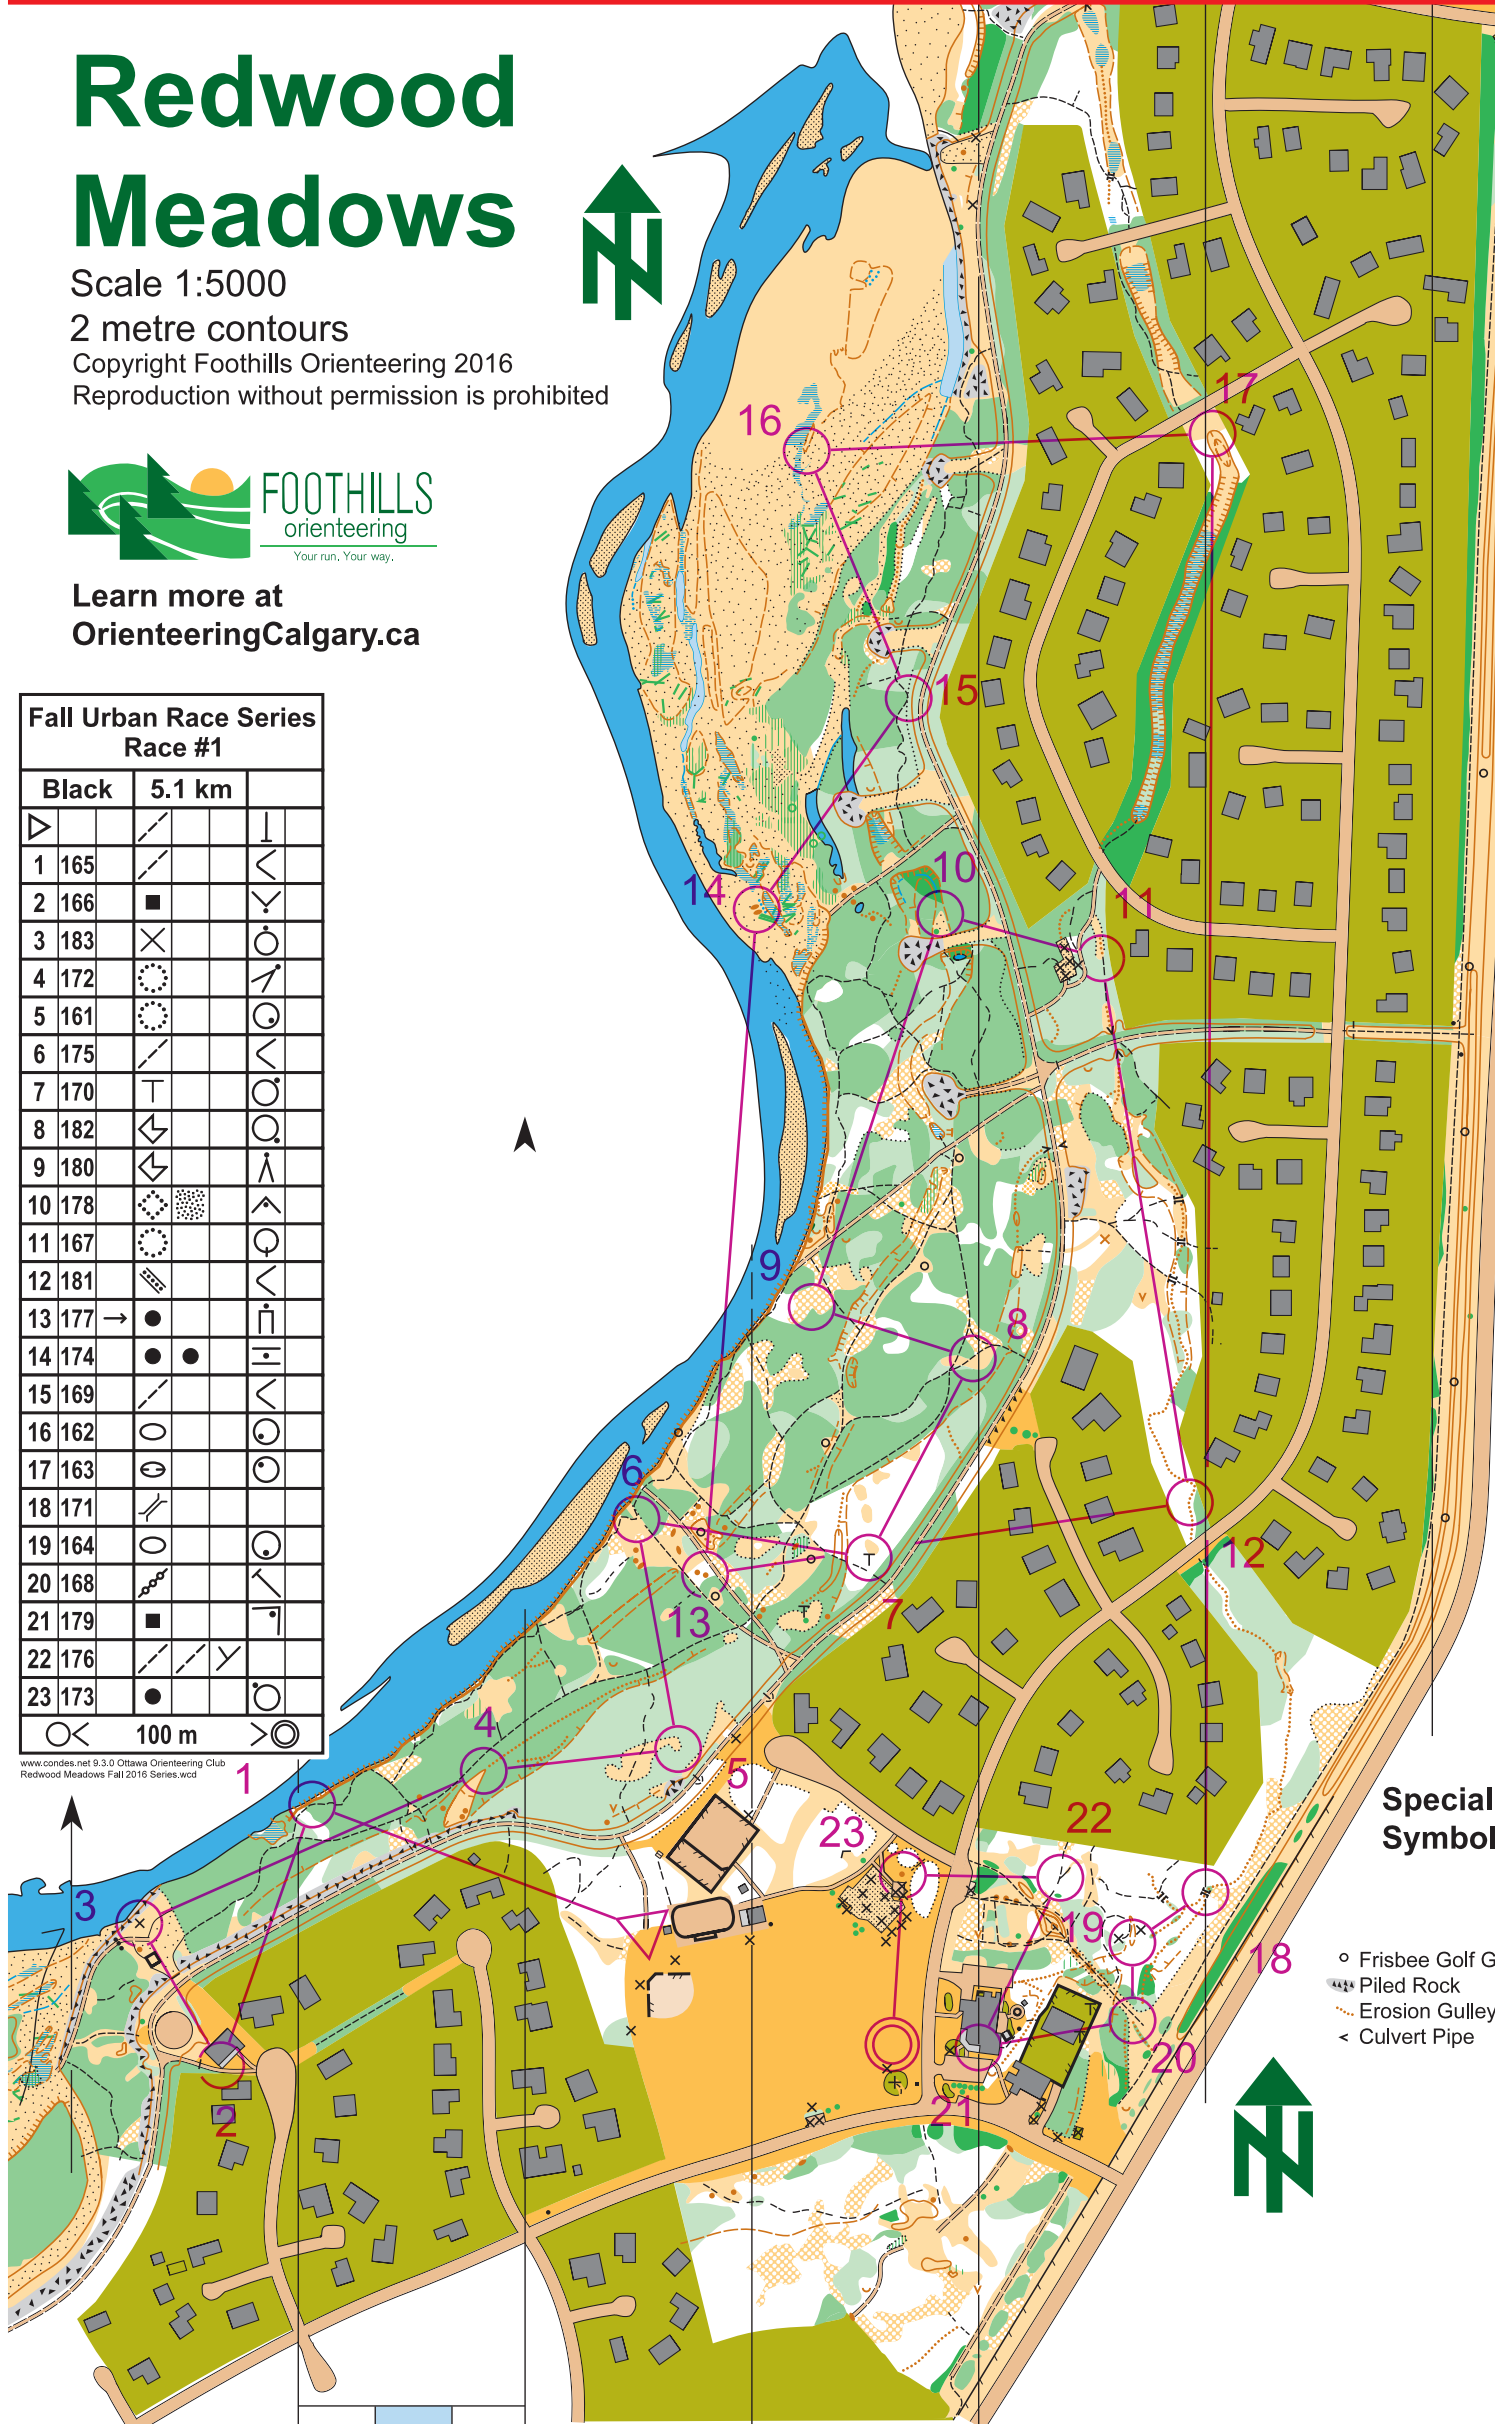

Redwood Meadows

Scale 1:5000

2 metre contours

Copyright Foothills Orienteering 2016

Reproduction without permission is prohibited

Learn more at OrienteeringCalgary.ca

Fall Urban Race Series Race #1

Black	5.1 km	
▷	∕	↓
1 165	∕	<
2 166	■	∇
3 183	×	○
4 172	⊙	∕
5 161	⊙	⊙
6 175	∕	<
7 170	T	○
8 182	∇	Q
9 180	∇	∧
10 178	⊙	∧
11 167	⊙	⊙
12 181	∕	<
13 177	→ ●	∩
14 174	● ●	∩
15 169	∕	<
16 162	○	○
17 163	○	○
18 171	∕	∩
19 164	○	○
20 168	∕	∩
21 179	■	∩
22 176	∕	∩
23 173	●	○

Special Symbol

- Frisbee Golf G
- ▒ Piled Rock
- ∕ Erosion Gully
- < Culvert Pipe

0 50 100 150 metres