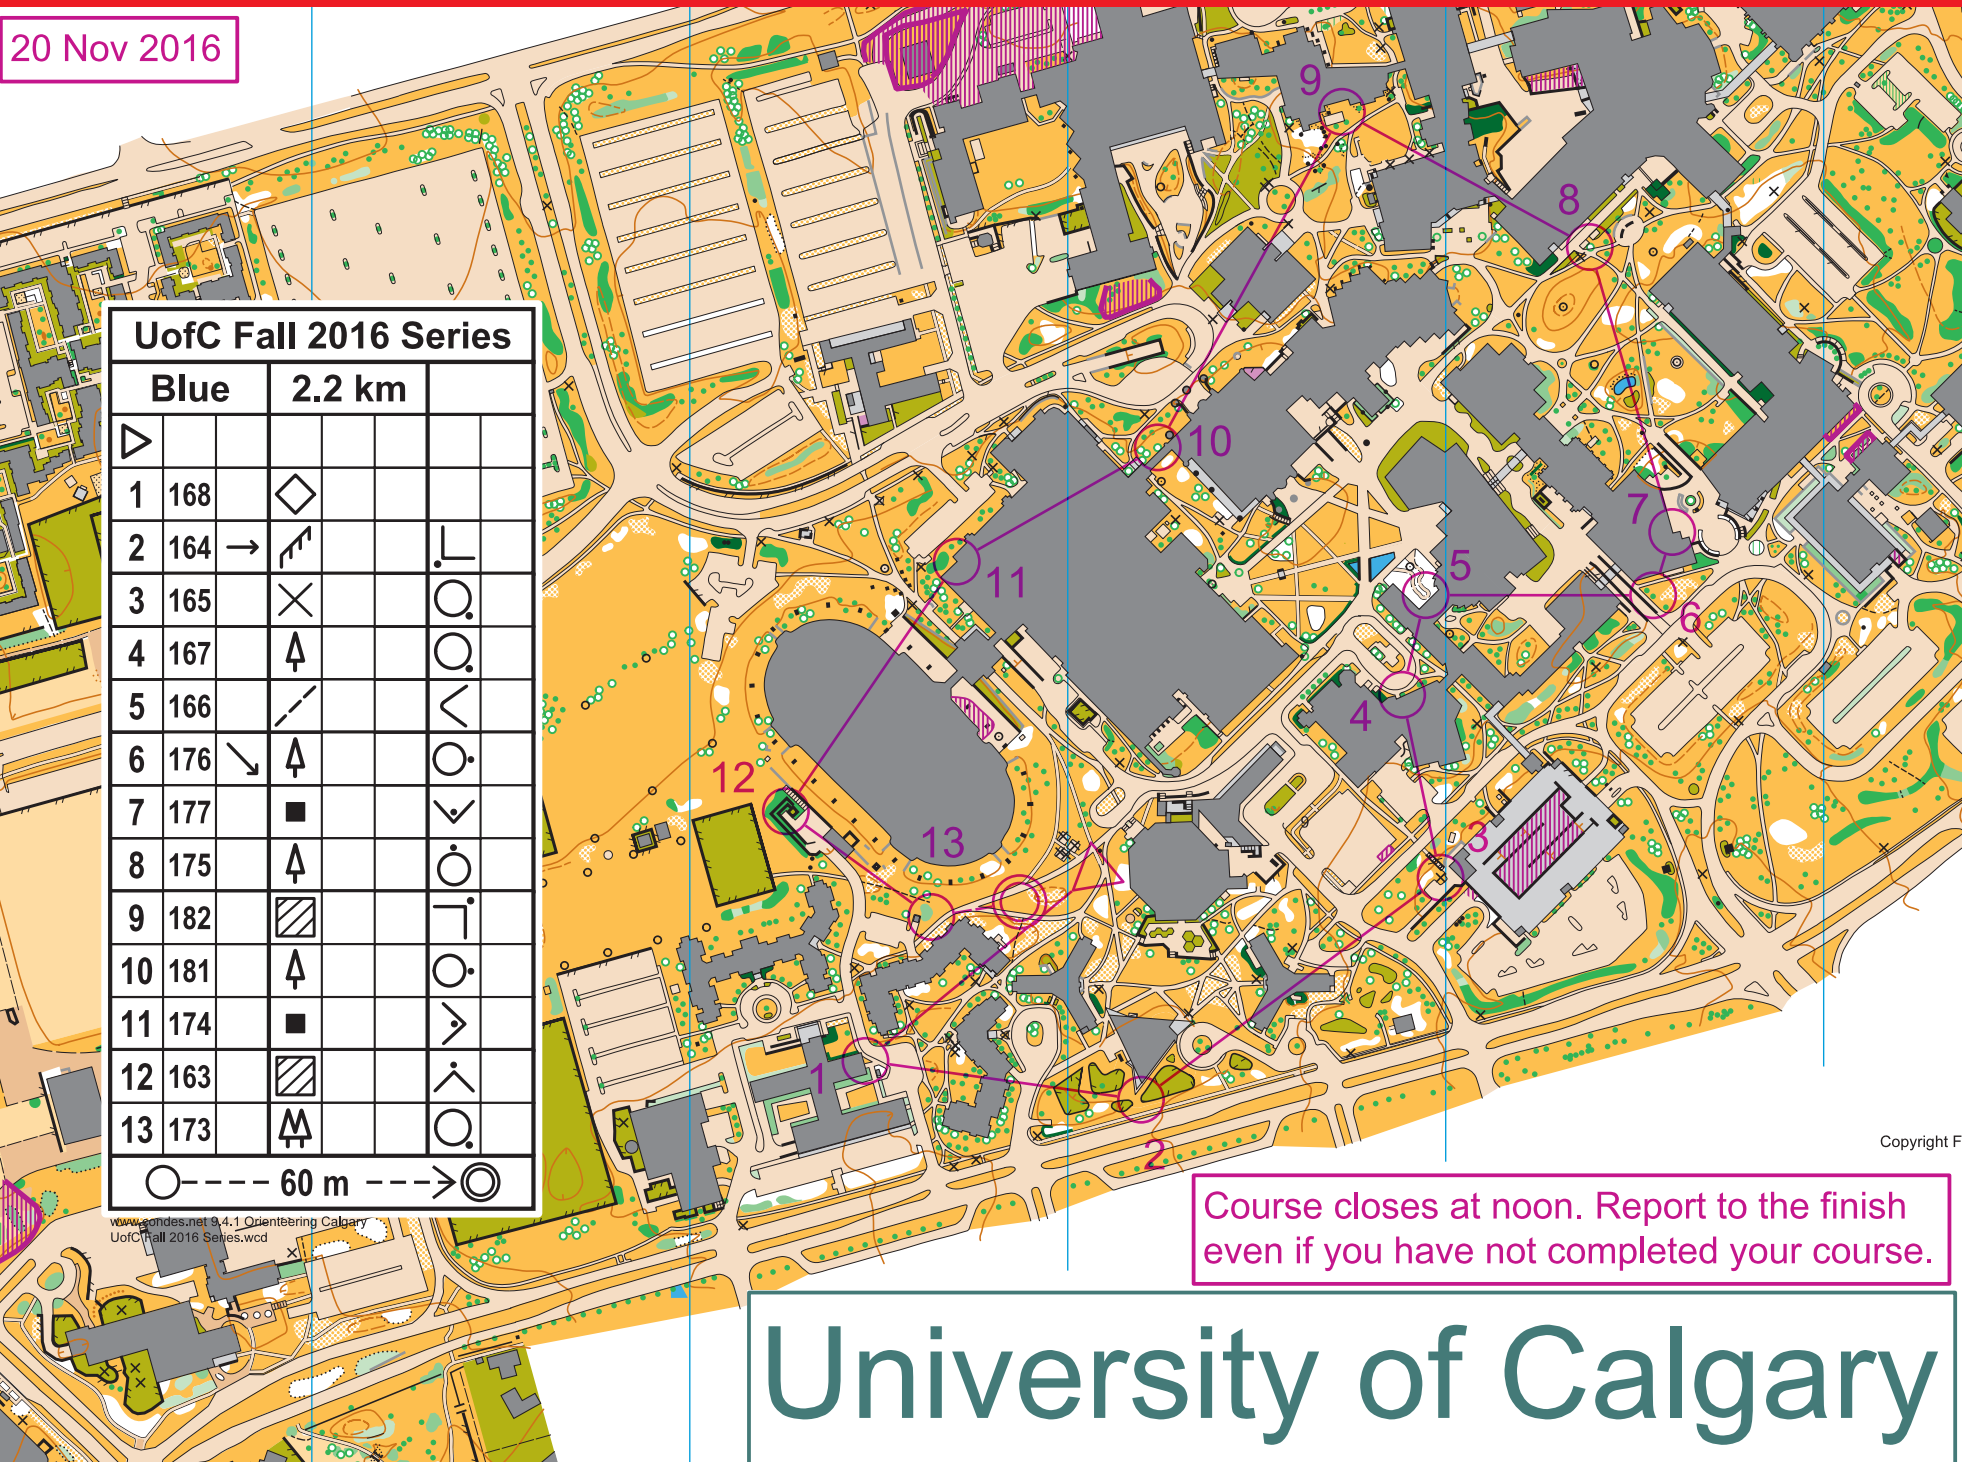

20 Nov 2016

UofC Fall 2016 Series				
Blue		2.2 km		
▷				
1	168	◇		
2	164	→ ↗		└┘
3	165	×		○
4	167	↑		○
5	166	↗		<
6	176	↙ ↑		○
7	177	■		∨
8	175	↑		○
9	182	▨		└┘
10	181	↑		○
11	174	■		>
12	163	▨		∧
13	173	⌞		○

○----- 60 m ----->◎

www.sondes.net 9.4.1 Orienteering Calgary  
UofC Fall 2016 Series.wcd

Copyright F

Course closes at noon. Report to the finish even if you have not completed your course.

# University of Calgary