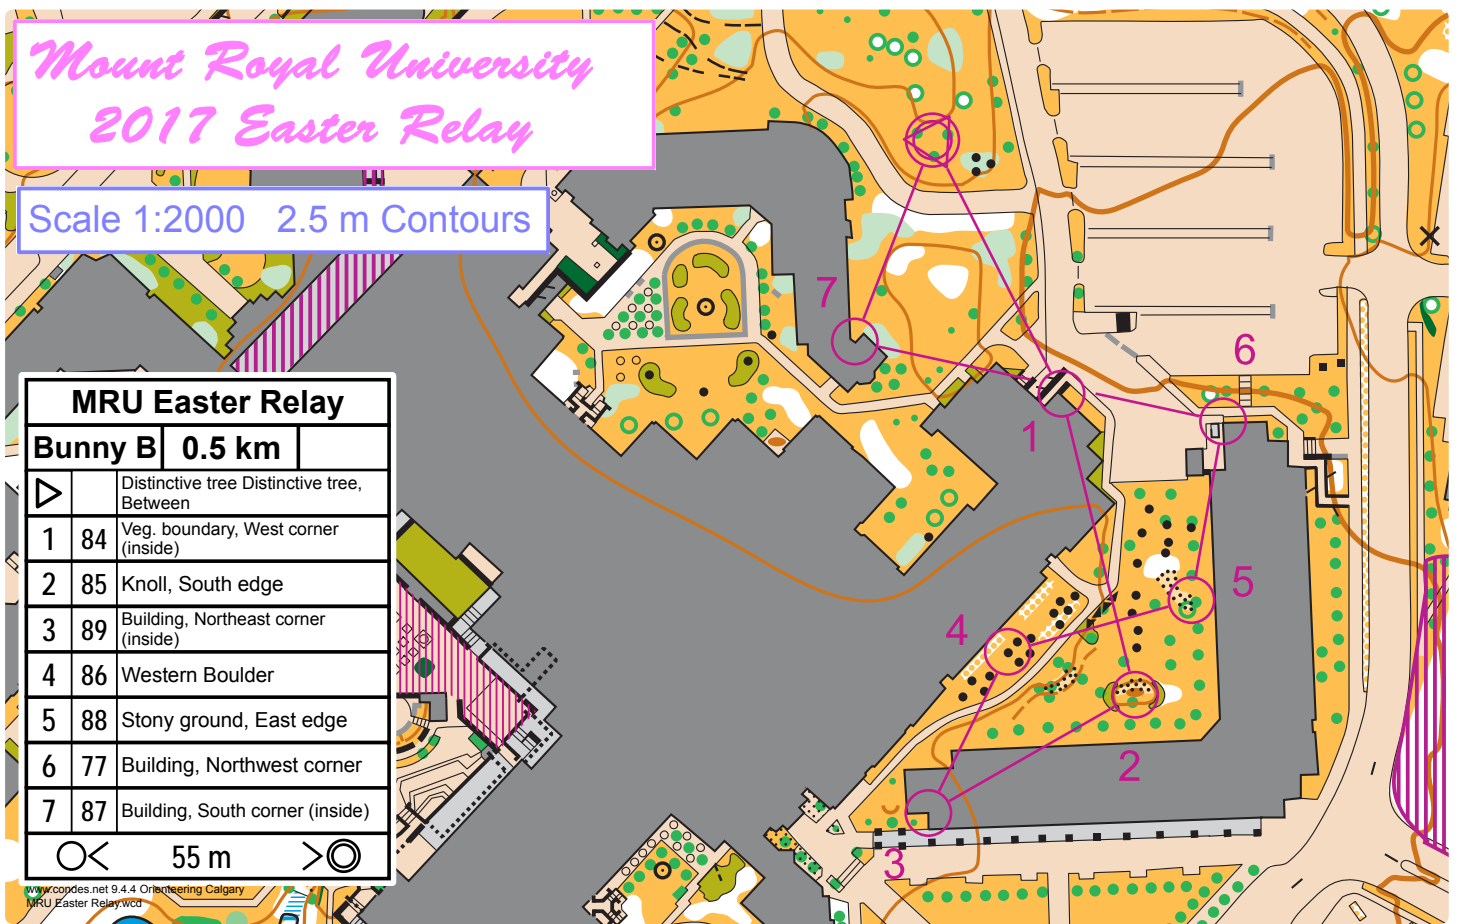

Mount Royal University 2017 Easter Relay

Scale 1:2000 2.5 m Contours

MRU Easter Relay	
Bunny B	0.5 km
	Distinctive tree Distinctive tree, Between
1 84	Veg. boundary, West corner (inside)
2 85	Knoll, South edge
3 89	Building, Northeast corner (inside)
4 86	Western Boulder
5 88	Stony ground, East edge
6 77	Building, Northwest corner
7 87	Building, South corner (inside)

55 m