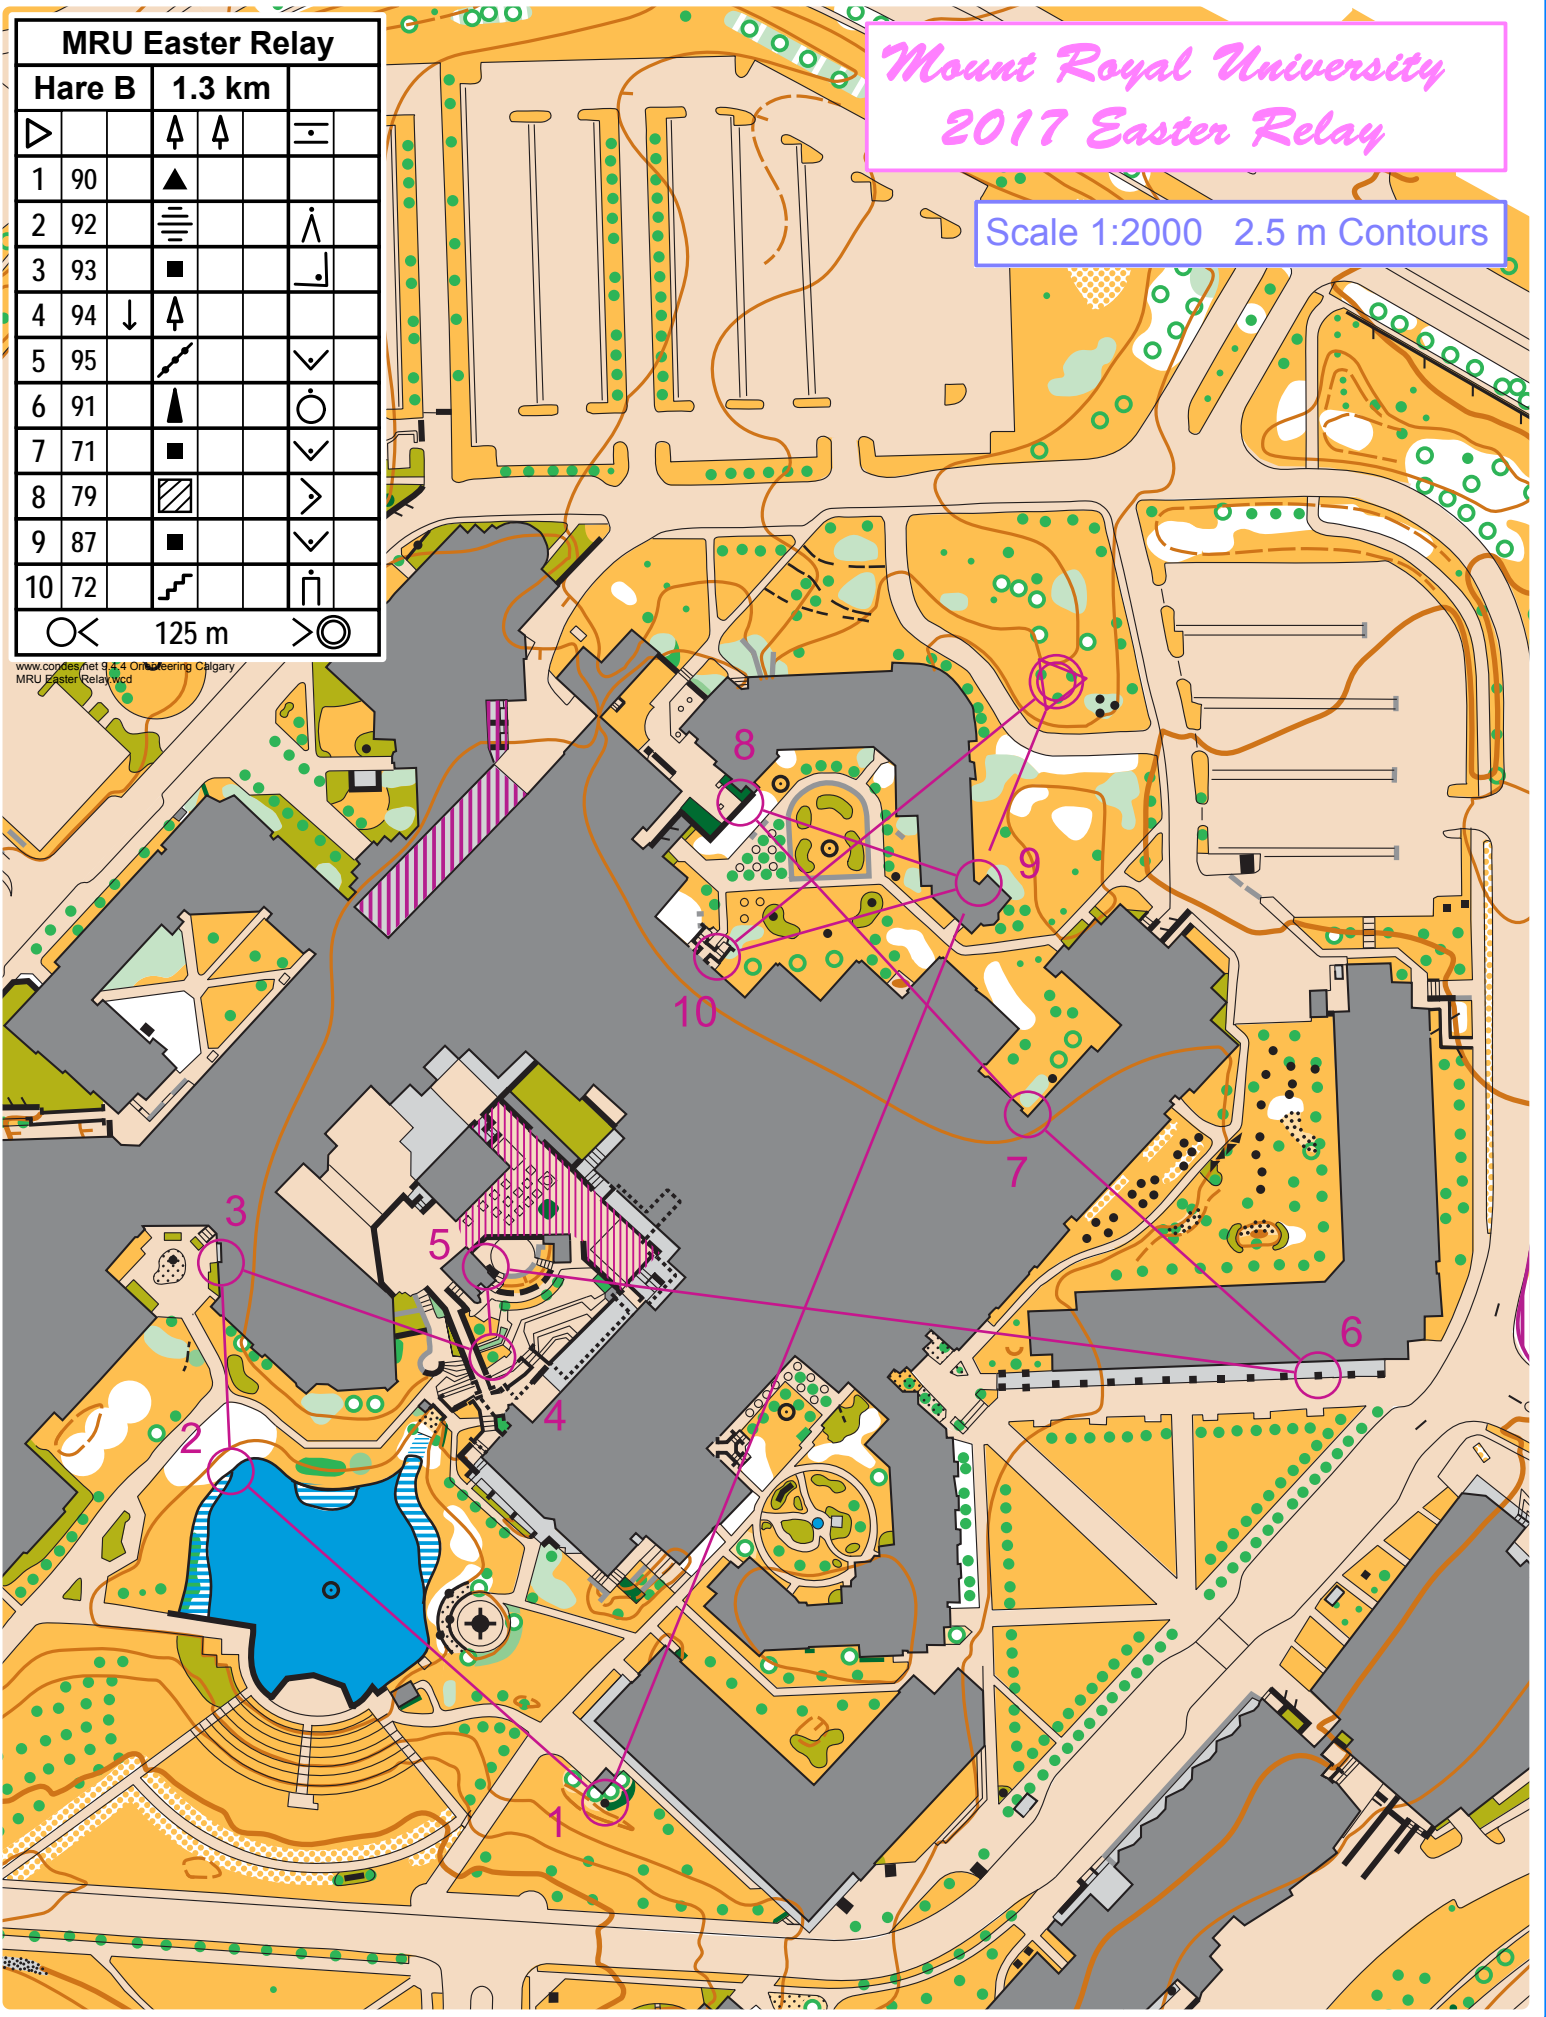

MRU Easter Relay

Hare B		1.3 km	
▶		▲	◌
1	90	▲	
2	92	≡	∧
3	93	■	└
4	94	↓	▲
5	95	↘	∨
6	91	▲	○
7	71	■	∨
8	79	▨	▷
9	87	■	∨
10	72	↗	◌

○ < 125 m > ○

Mount Royal University 2017 Easter Relay

Scale 1:2000 2.5 m Contours