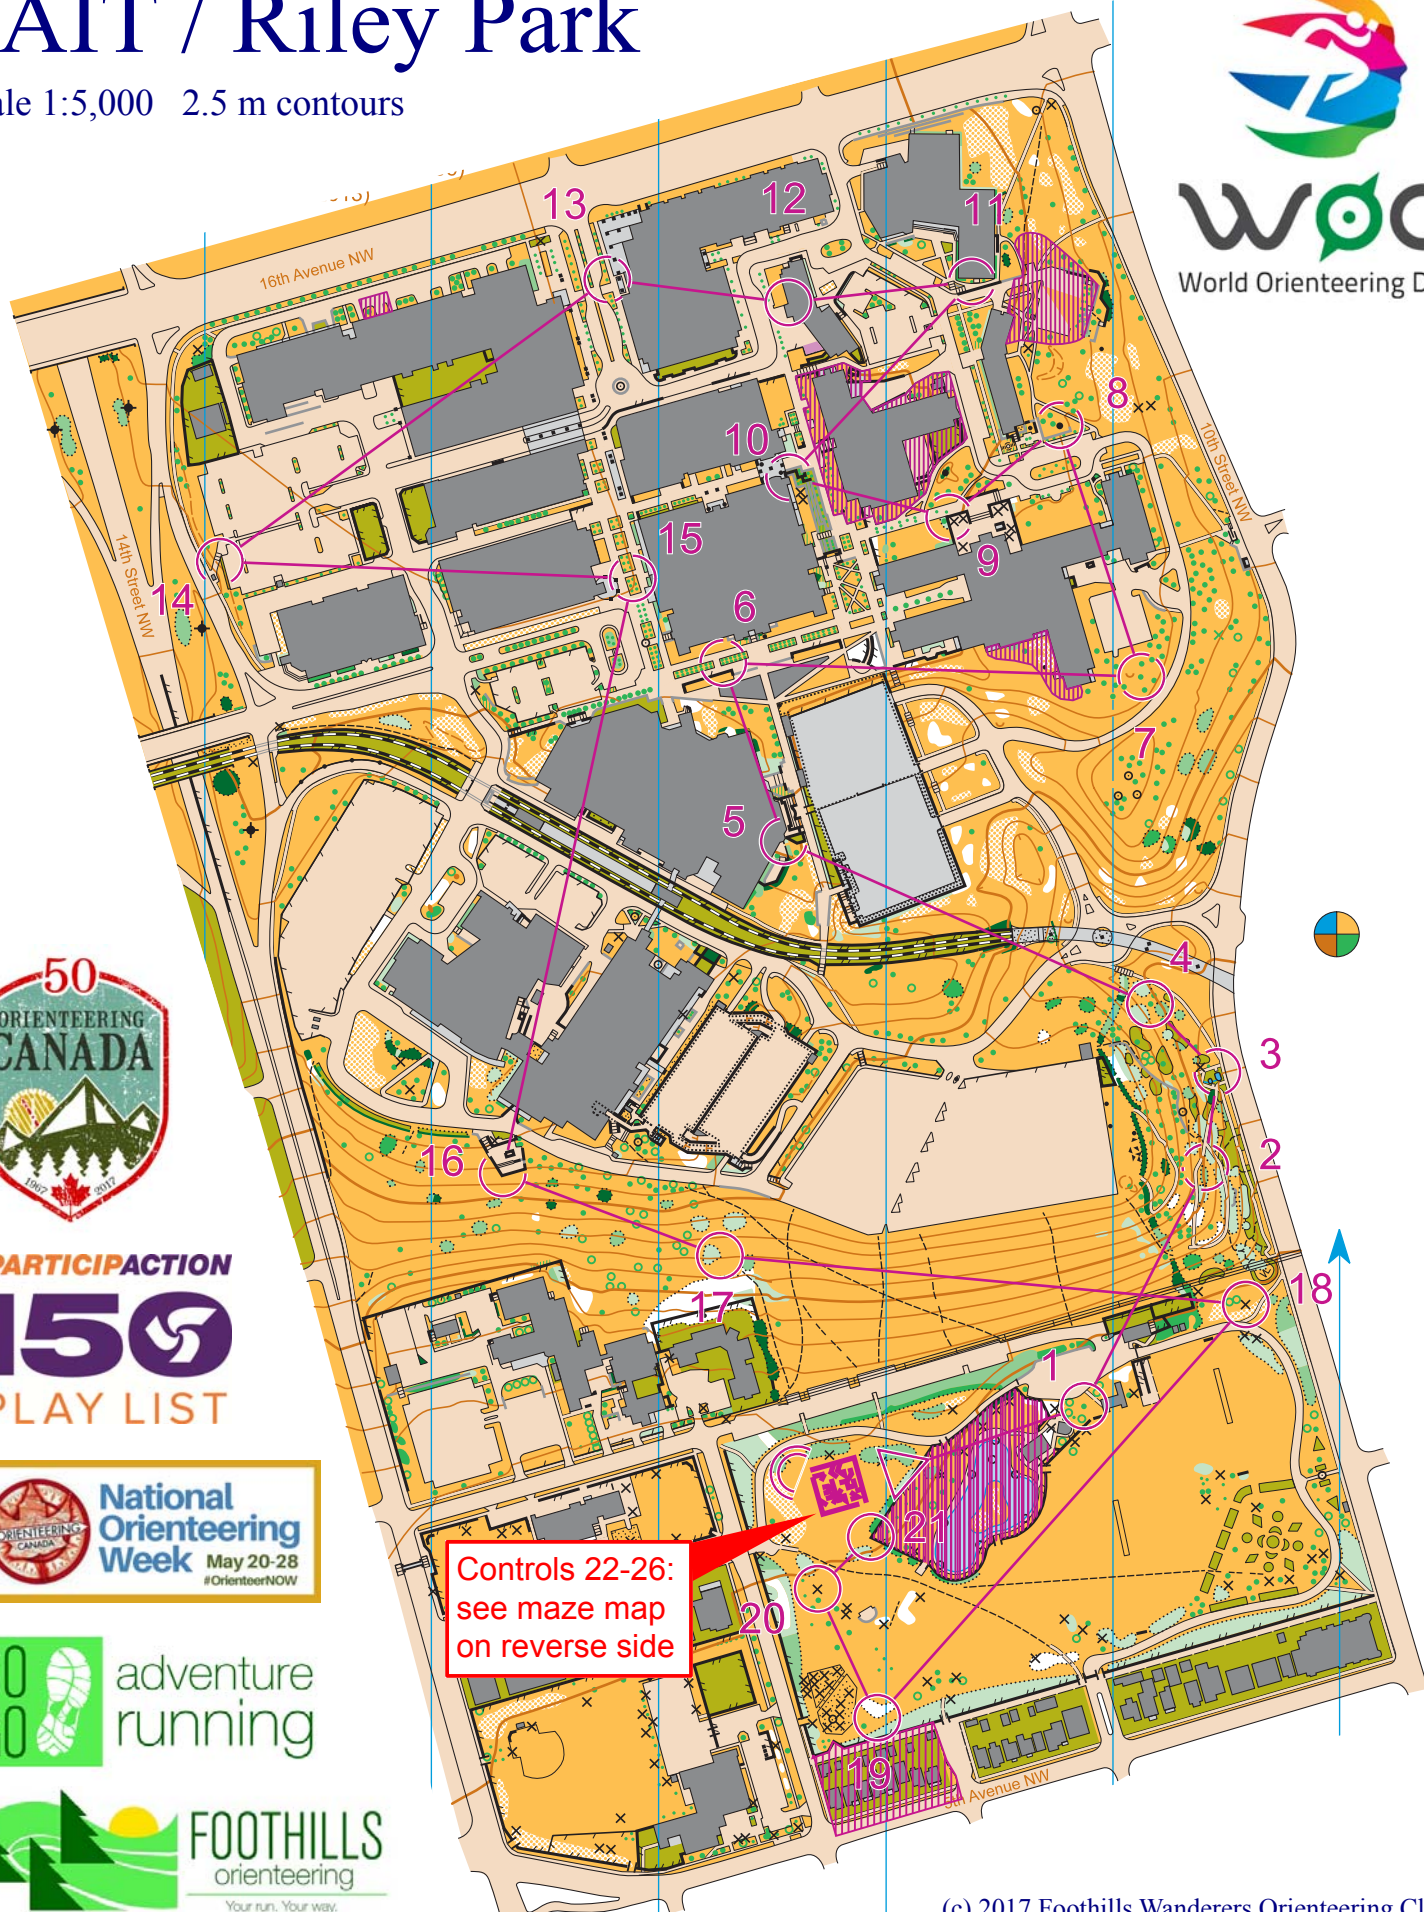

# SAIT / Riley Park

Scale 1:5,000 2.5 m contours

PARTICIPATION

# 150

PLAY LIST