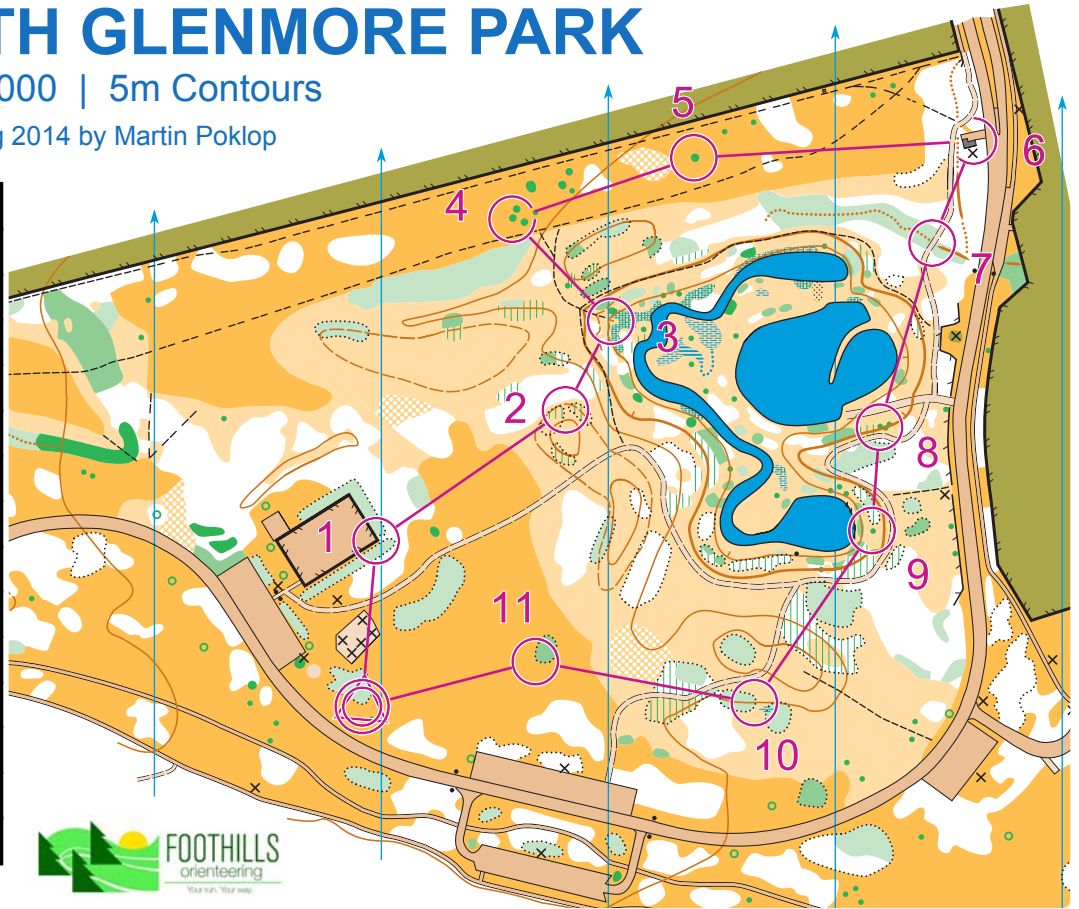

NORTH GLENMORE PARK

Scale 1:5000 | 5m Contours

Mapping: Aug 2014 by Martin Poklop

Jun 21, 2017		
Green	1.4 km	
▷		
1	50	Fence, East corner
2	52	Thicket Thicket, Between
3	34	Re-entrant, Lower part
4	38	Distinctive tree
5	39	Distinctive tree
6	36	Building, Northeast corner
7	35	Path Small erosion gully Crossing
8	55	Western Distinctive tree
9	54	Distinctive tree
10	57	Copse, East edge
11	53	Veg. boundary, Southwest edge
○ <	125 m	> ⊙