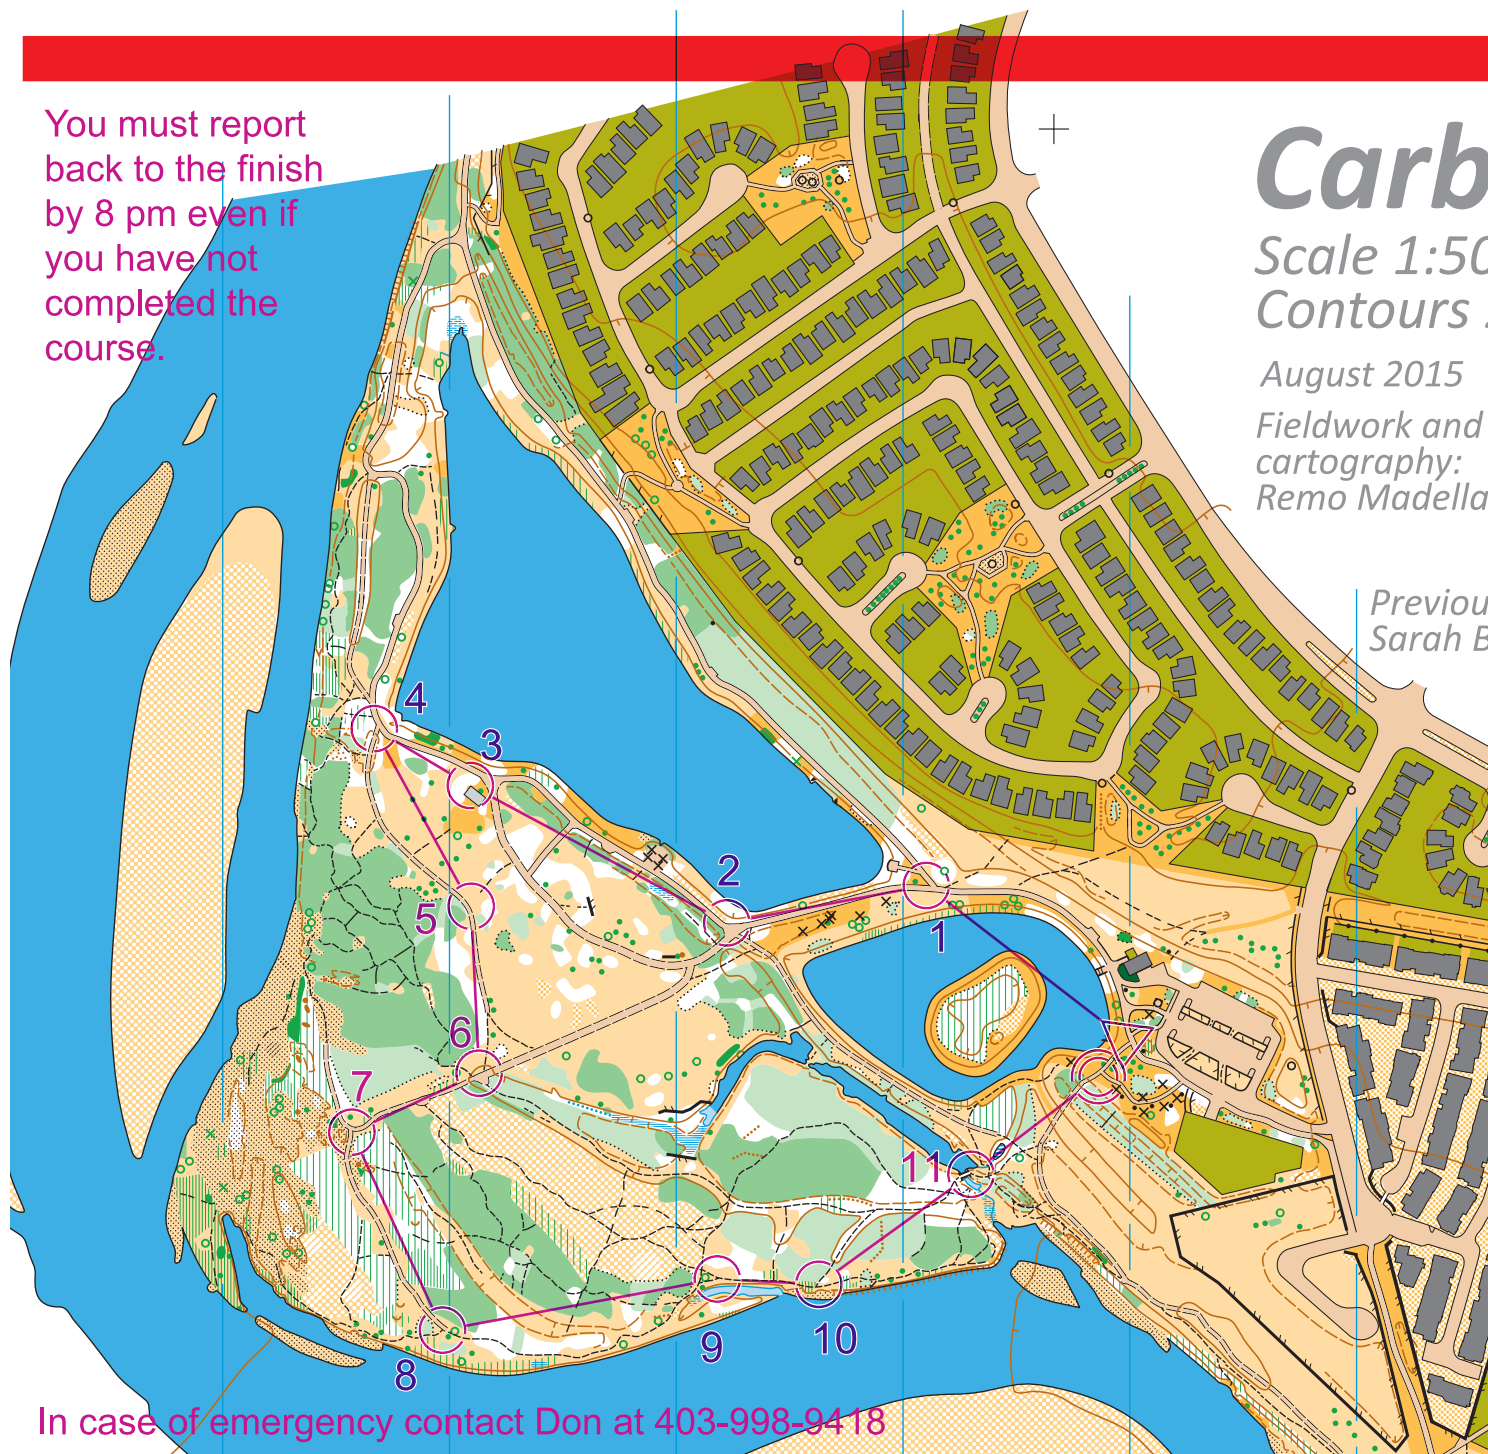

You must report back to the finish by 8 pm even if you have not completed the course.

Carburn Park

Scale 1:5000 CALGARY SE
Contours 2.5 m

August 2015
Fieldwork and cartography:
Remo Madella

Previous Sarah B...

Carburn Park Sept 6 2017

Course 1		1,5 km
▶		
1	31	Path Junction
2	32	Path Junction
3	33	Building, North corner
4	34	Path Junction
5	35	Path, Bend
6	36	Path Crossing
7	37	Path Junction
8	38	Path Junction
9	39	Eastern Path Junction
10	40	Path Junction
11	41	Bridge, East End

In case of emergency contact Don at 403-998-9418

www.soudes.net 9.4.4 Origineering Calgary
Carburn Park, Sept 6 2017