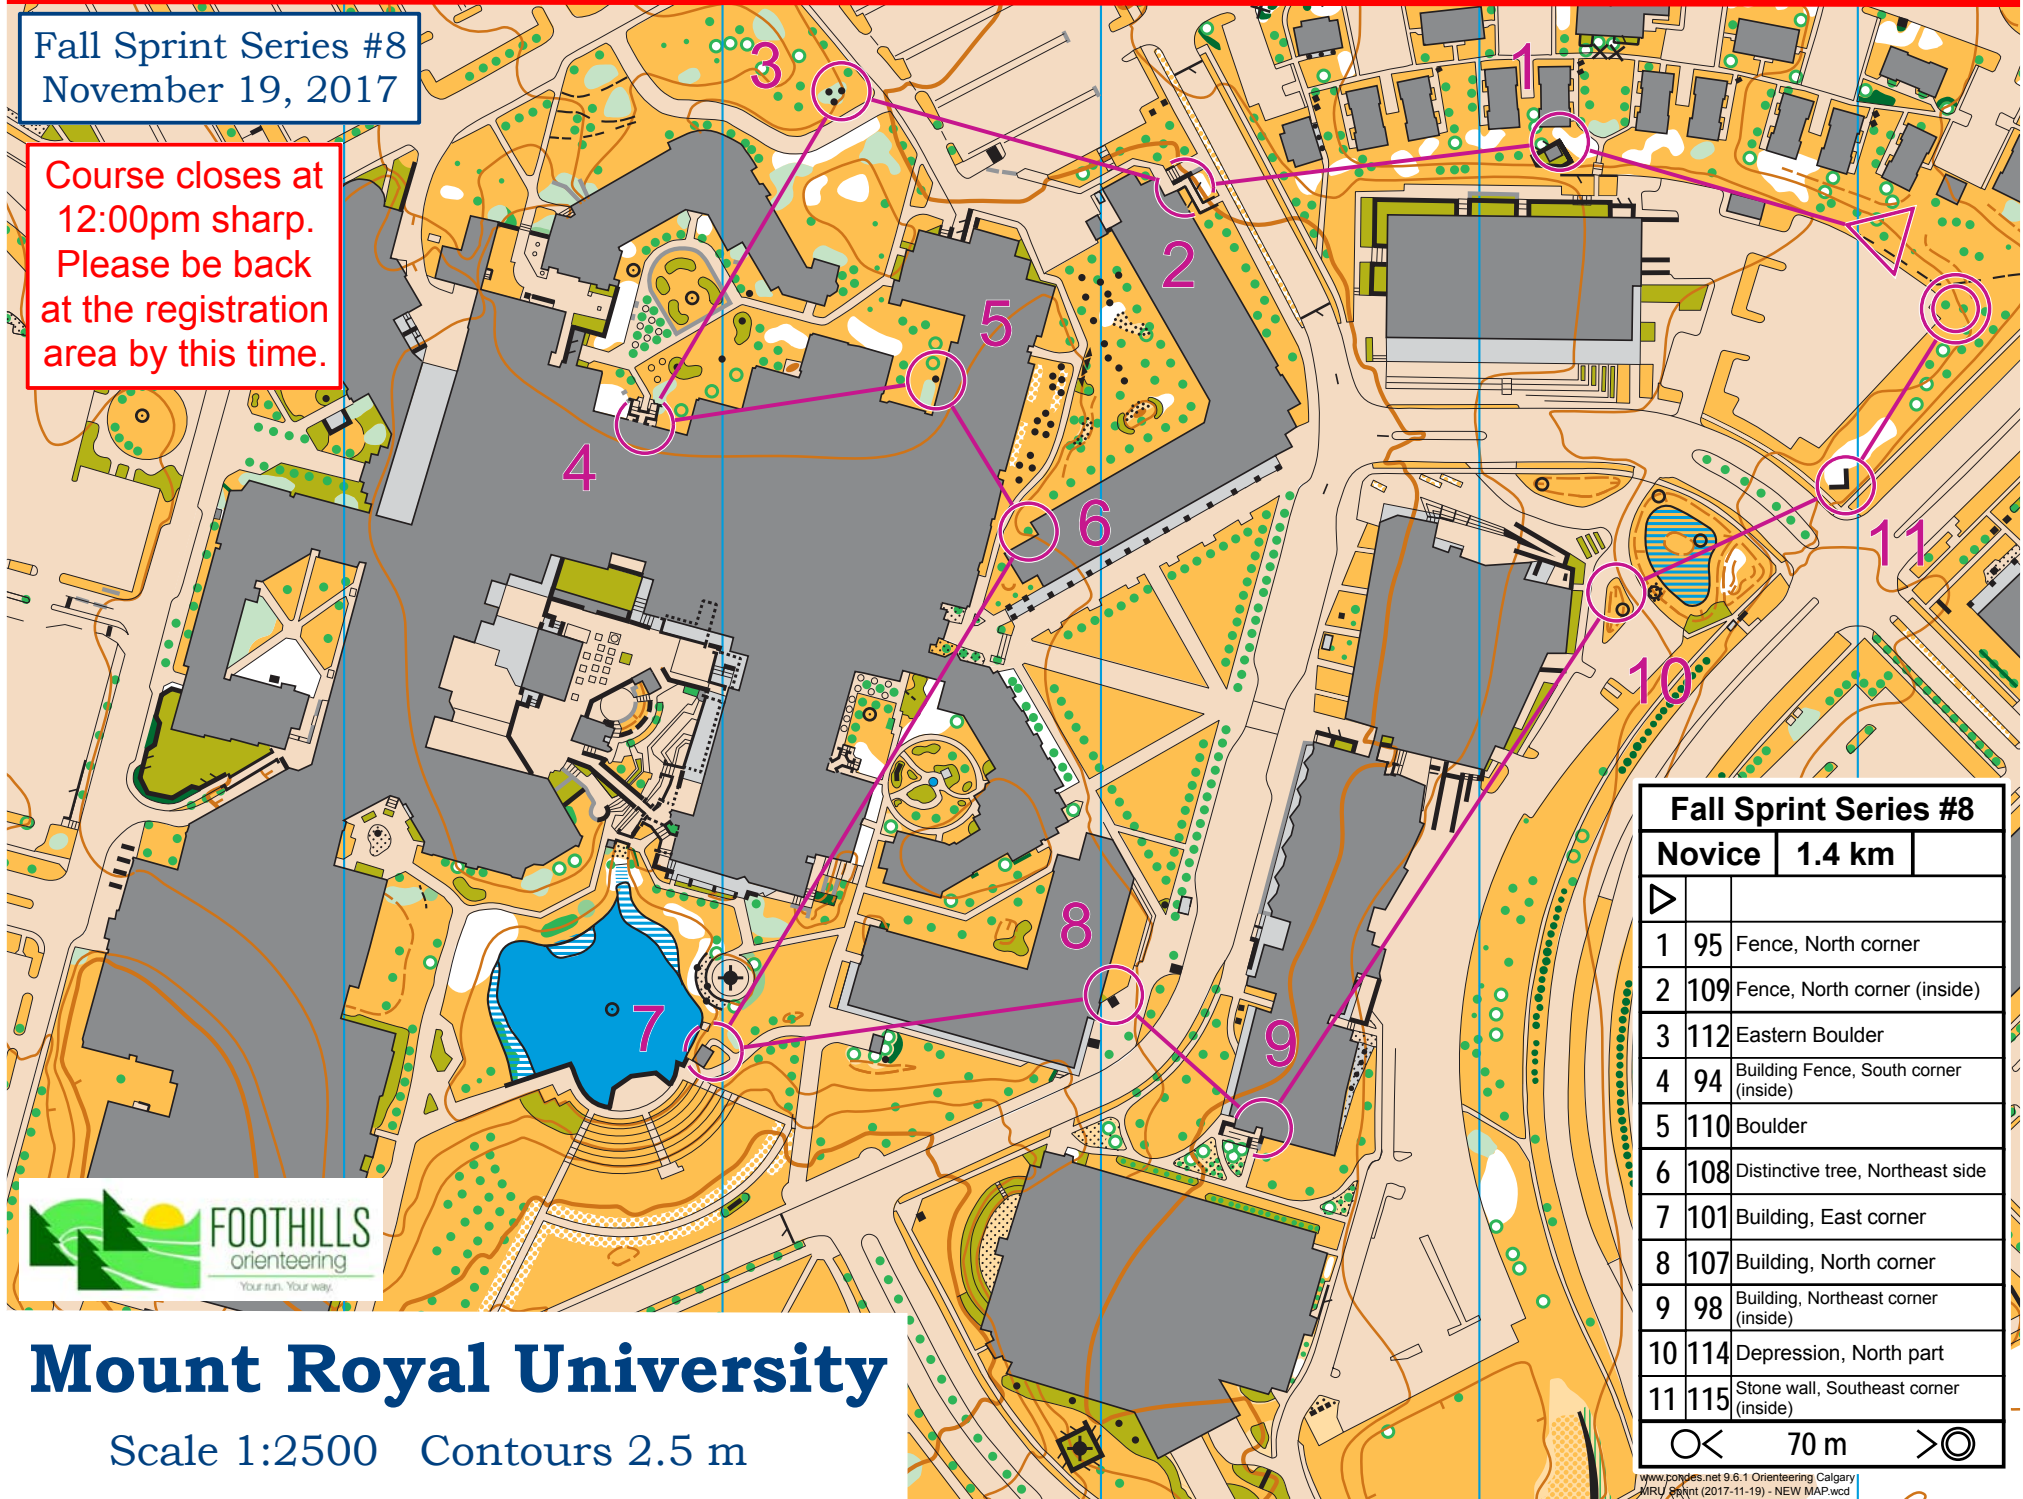

Fall Sprint Series #8
November 19, 2017

Course closes at
12:00pm sharp.
Please be back
at the registration
area by this time.

Fall Sprint Series #8		
Novice		1.4 km
1	95	Fence, North corner
2	109	Fence, North corner (inside)
3	112	Eastern Boulder
4	94	Building Fence, South corner (inside)
5	110	Boulder
6	108	Distinctive tree, Northeast side
7	101	Building, East corner
8	107	Building, North corner
9	98	Building, Northeast corner (inside)
10	114	Depression, North part
11	115	Stone wall, Southeast corner (inside)
	70 m	

Mount Royal University

Scale 1:2500 Contours 2.5 m