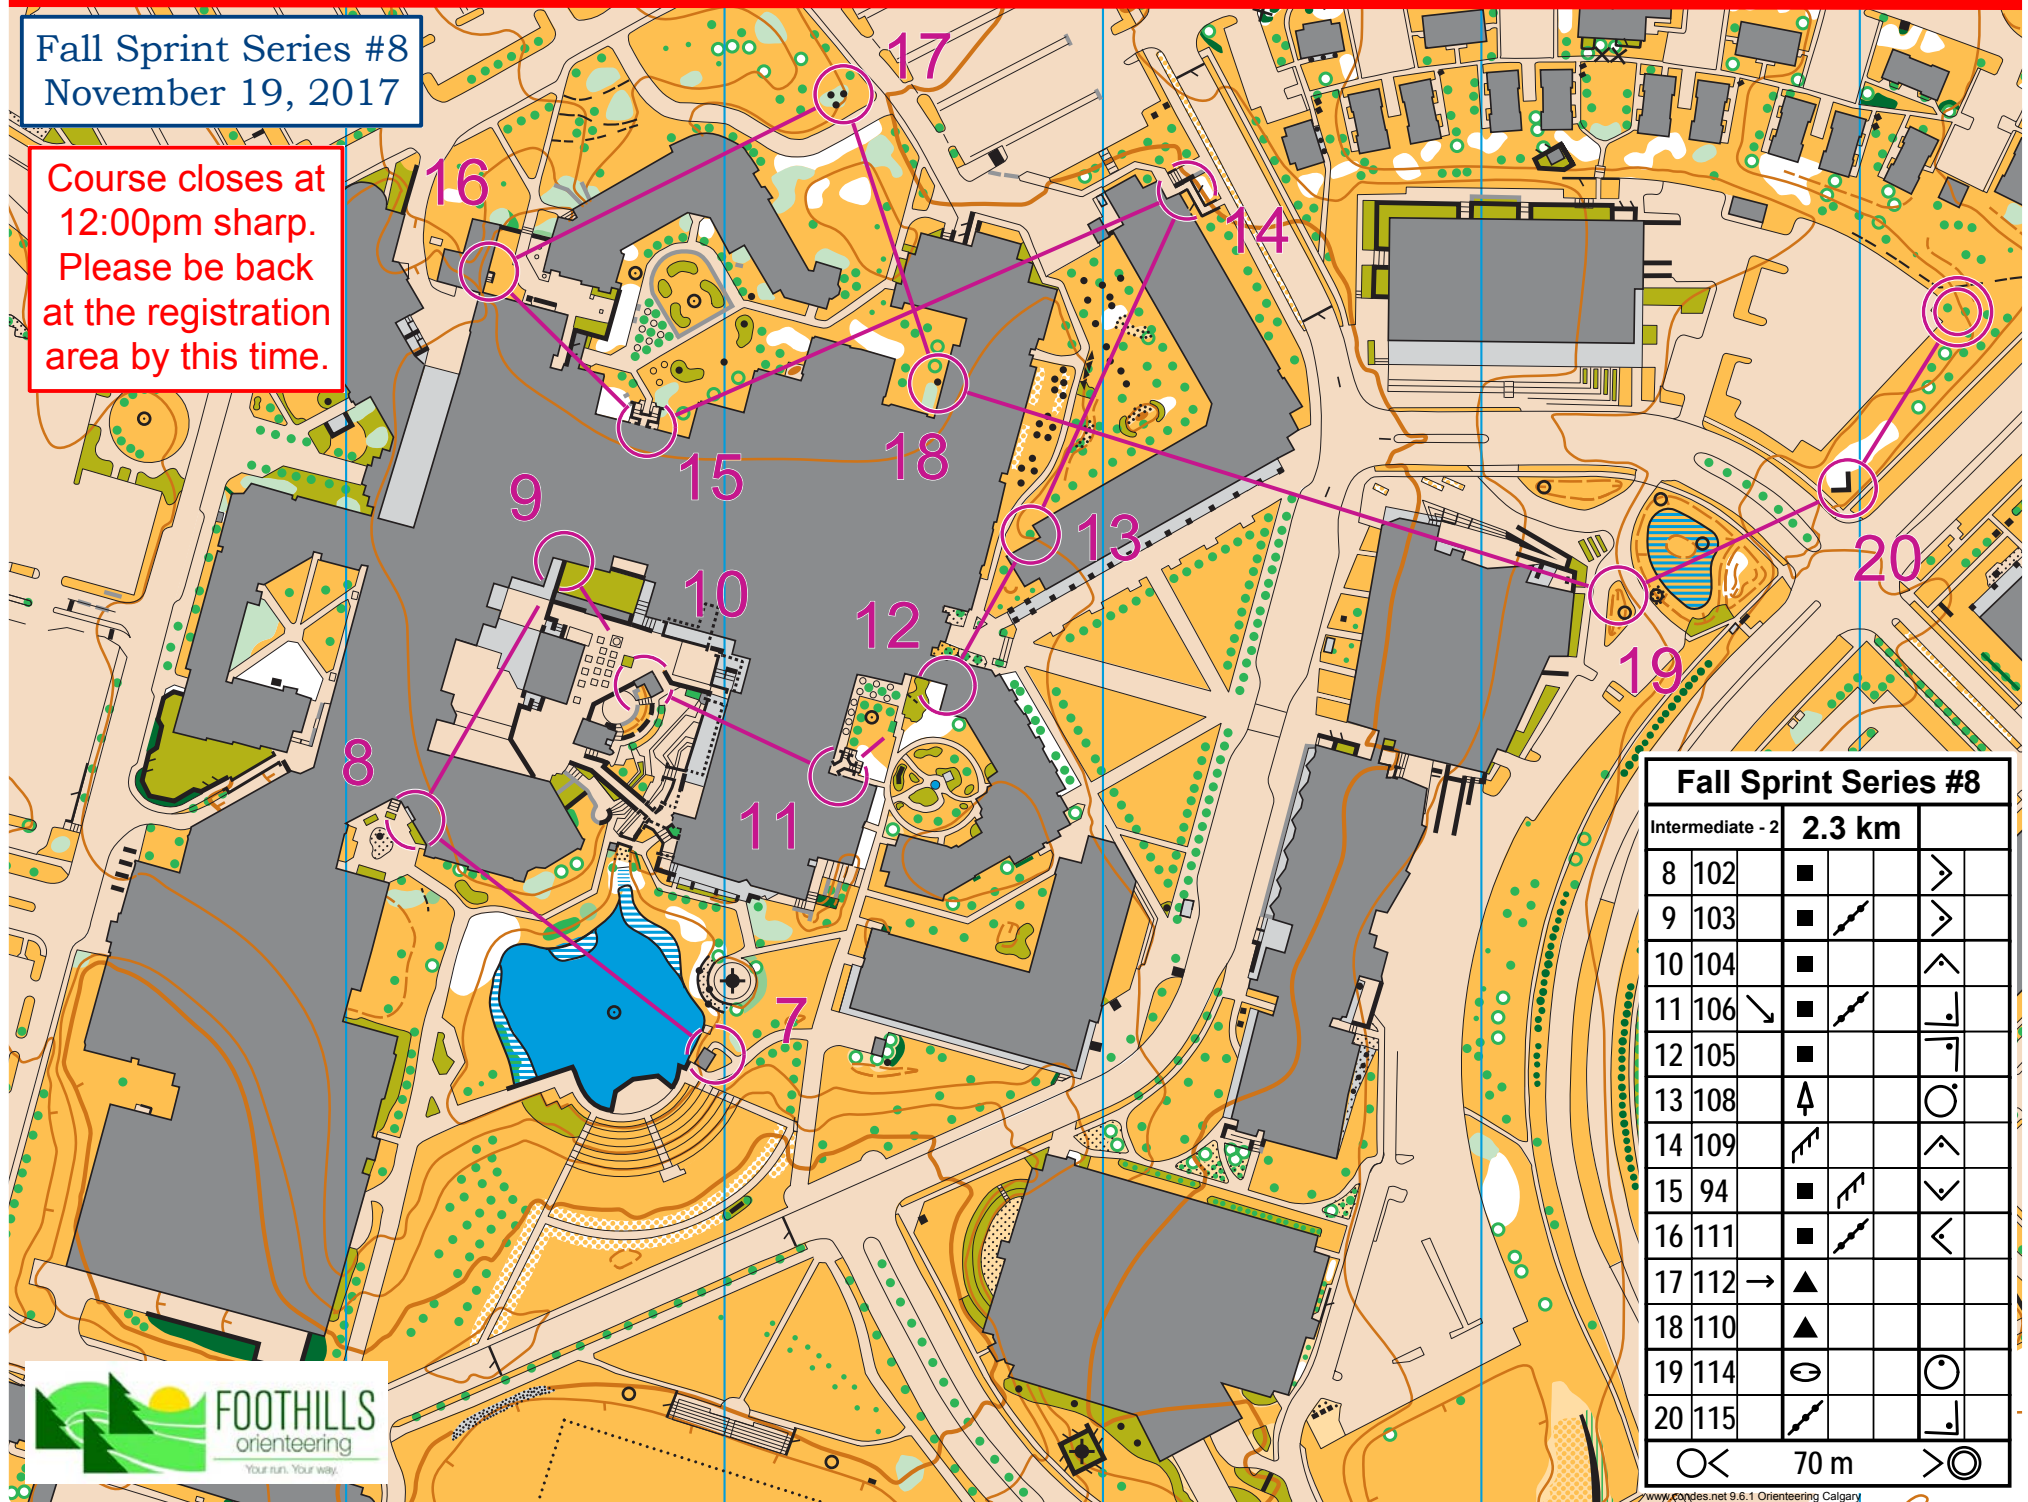

Mount Royal University

Scale 1:2500 Contours 2.5 m

Fall Sprint Series #8				
Intermediate - 1		2.3 km		
1	92			
2	95			
3	96			
4	116			
5	98			
6	99			
7	101			

Fall Sprint Series #8
November 19, 2017

Course closes at
12:00pm sharp.
Please be back
at the registration
area by this time.

Fall Sprint Series #8

Intermediate - 2		2.3 km		
8	102	■		>
9	103	■	↗	>
10	104	■		^
11	106	↙	■	↘
12	105	■		⊥
13	108	↑		○
14	109	↖		^
15	94	■	↗	✓
16	111	■	↗	<
17	112	→	▲	
18	110	▲		
19	114	⊖		⊖
20	115	↗		⊥
		○	70 m	>○