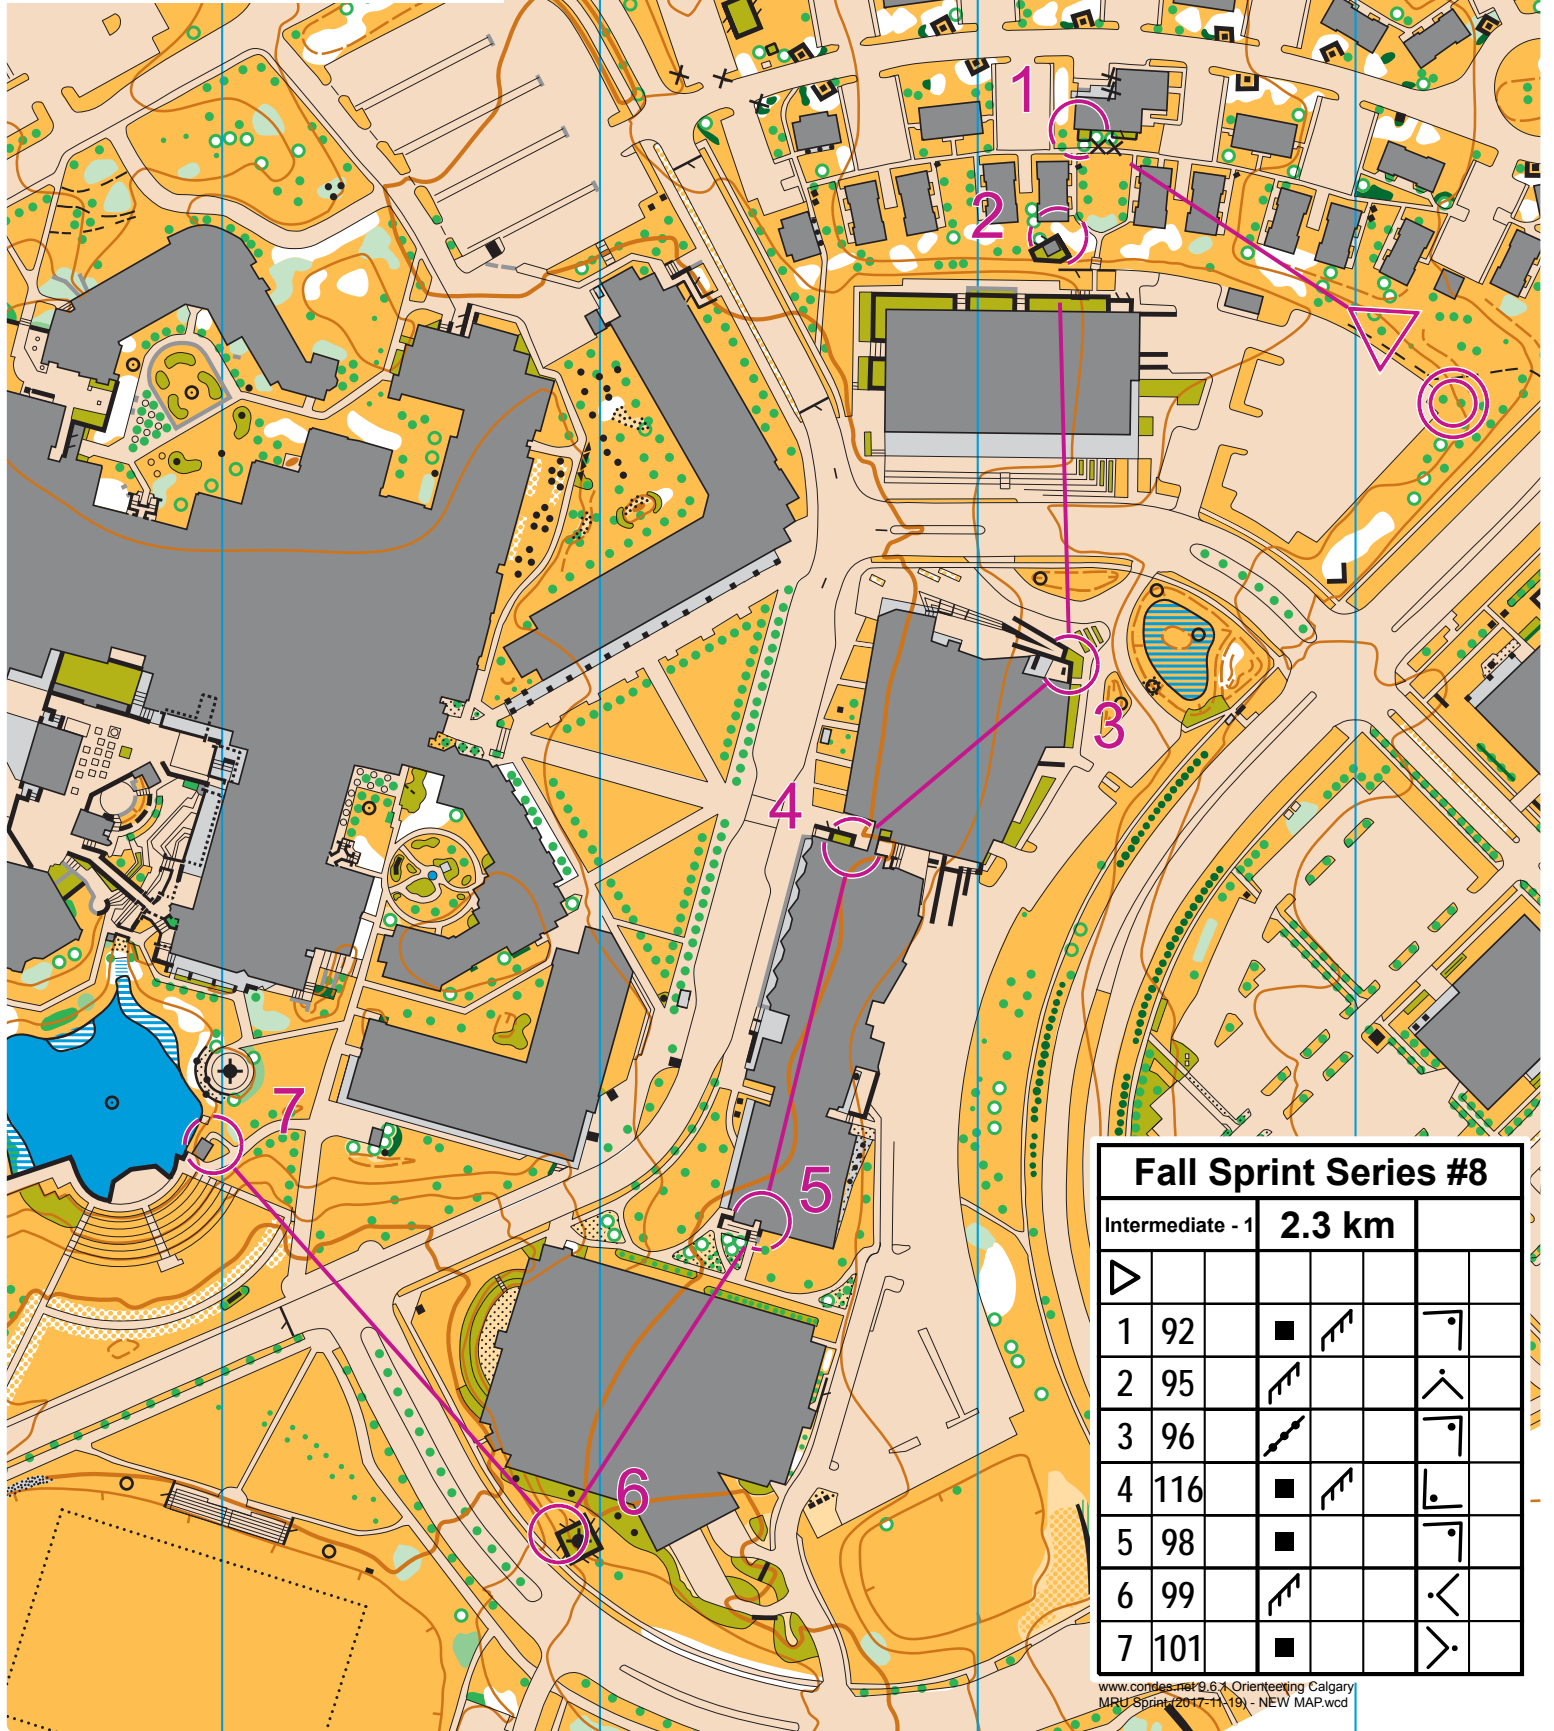

Mount Royal University

Scale 1:2500 Contours 2.5 m

Fall Sprint Series #8				
Intermediate - 1		2.3 km		
1	92			
2	95			
3	96			
4	116			
5	98			
6	99			
7	101			

Fall Sprint Series #8
November 19, 2017

Course closes at
12:00pm sharp.
Please be back
at the registration
area by this time.

Fall Sprint Series #8

Intermediate - 2		2.3 km		
8	102	■		>
9	103	■	↗	>
10	104	■		^
11	106	↙	■	↘
12	105	■		⊥
13	108	↑		○
14	109	↖		^
15	94	■	↗	✓
16	111	■	↗	<
17	112	→	▲	
18	110	▲		
19	114	⊖		⊖
20	115	↗		⊥
		○	70 m	>○