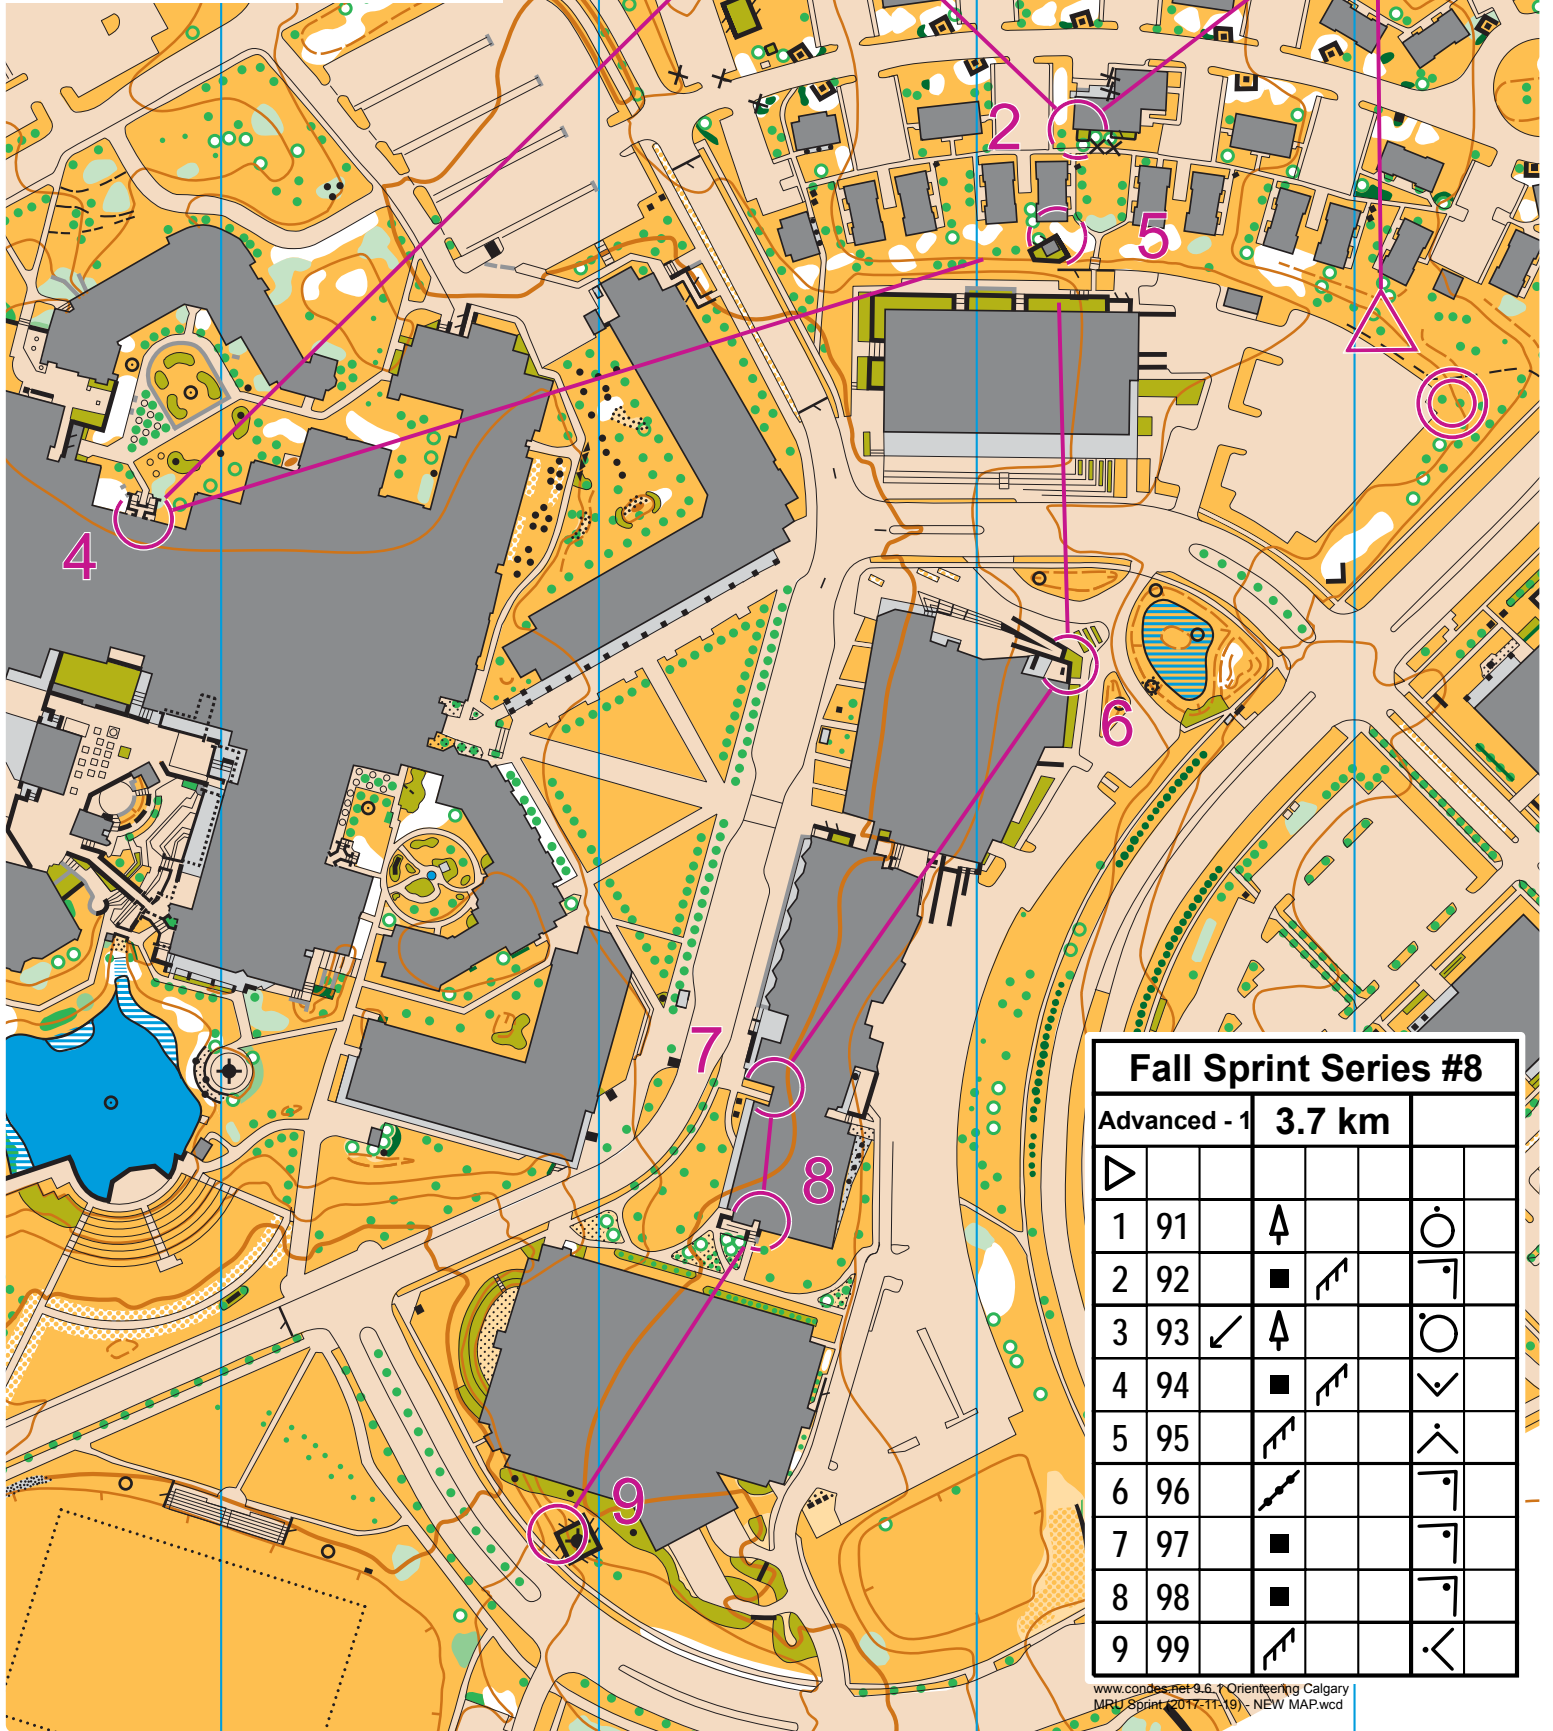

# Mount Royal University

Scale 1:2500 Contours 2.5 m

Fall Sprint Series #8				
Advanced - 1		3.7 km		
▶				
1	91	▲		○
2	92	■	↗	┌
3	93	↙	▲	○
4	94	■	↗	∨
5	95	↗		∧
6	96	↘		┌
7	97	■		┌
8	98	■		┌
9	99	↗		<

Fall Sprint Series #8  
November 19, 2017

Course closes at 12:00pm sharp.  
Please be back at the registration area by this time.

**Fall Sprint Series #8**

Advanced - 2    3.7 km

10	100	↗		└
11	101	■		>
12	102	■		>
13	103	■	↗	>
14	104	■		^
15	105	■		┐
16	106	↘	■	└

17	107	■		^
18	108	↑		○
19	109	↗		^
20	110	▲		
21	111	■	↗	<
22	112	→	▲	
23	113		↑	○
24	114	⊖		○
25	115	↗		└

○ < 70 m > ○