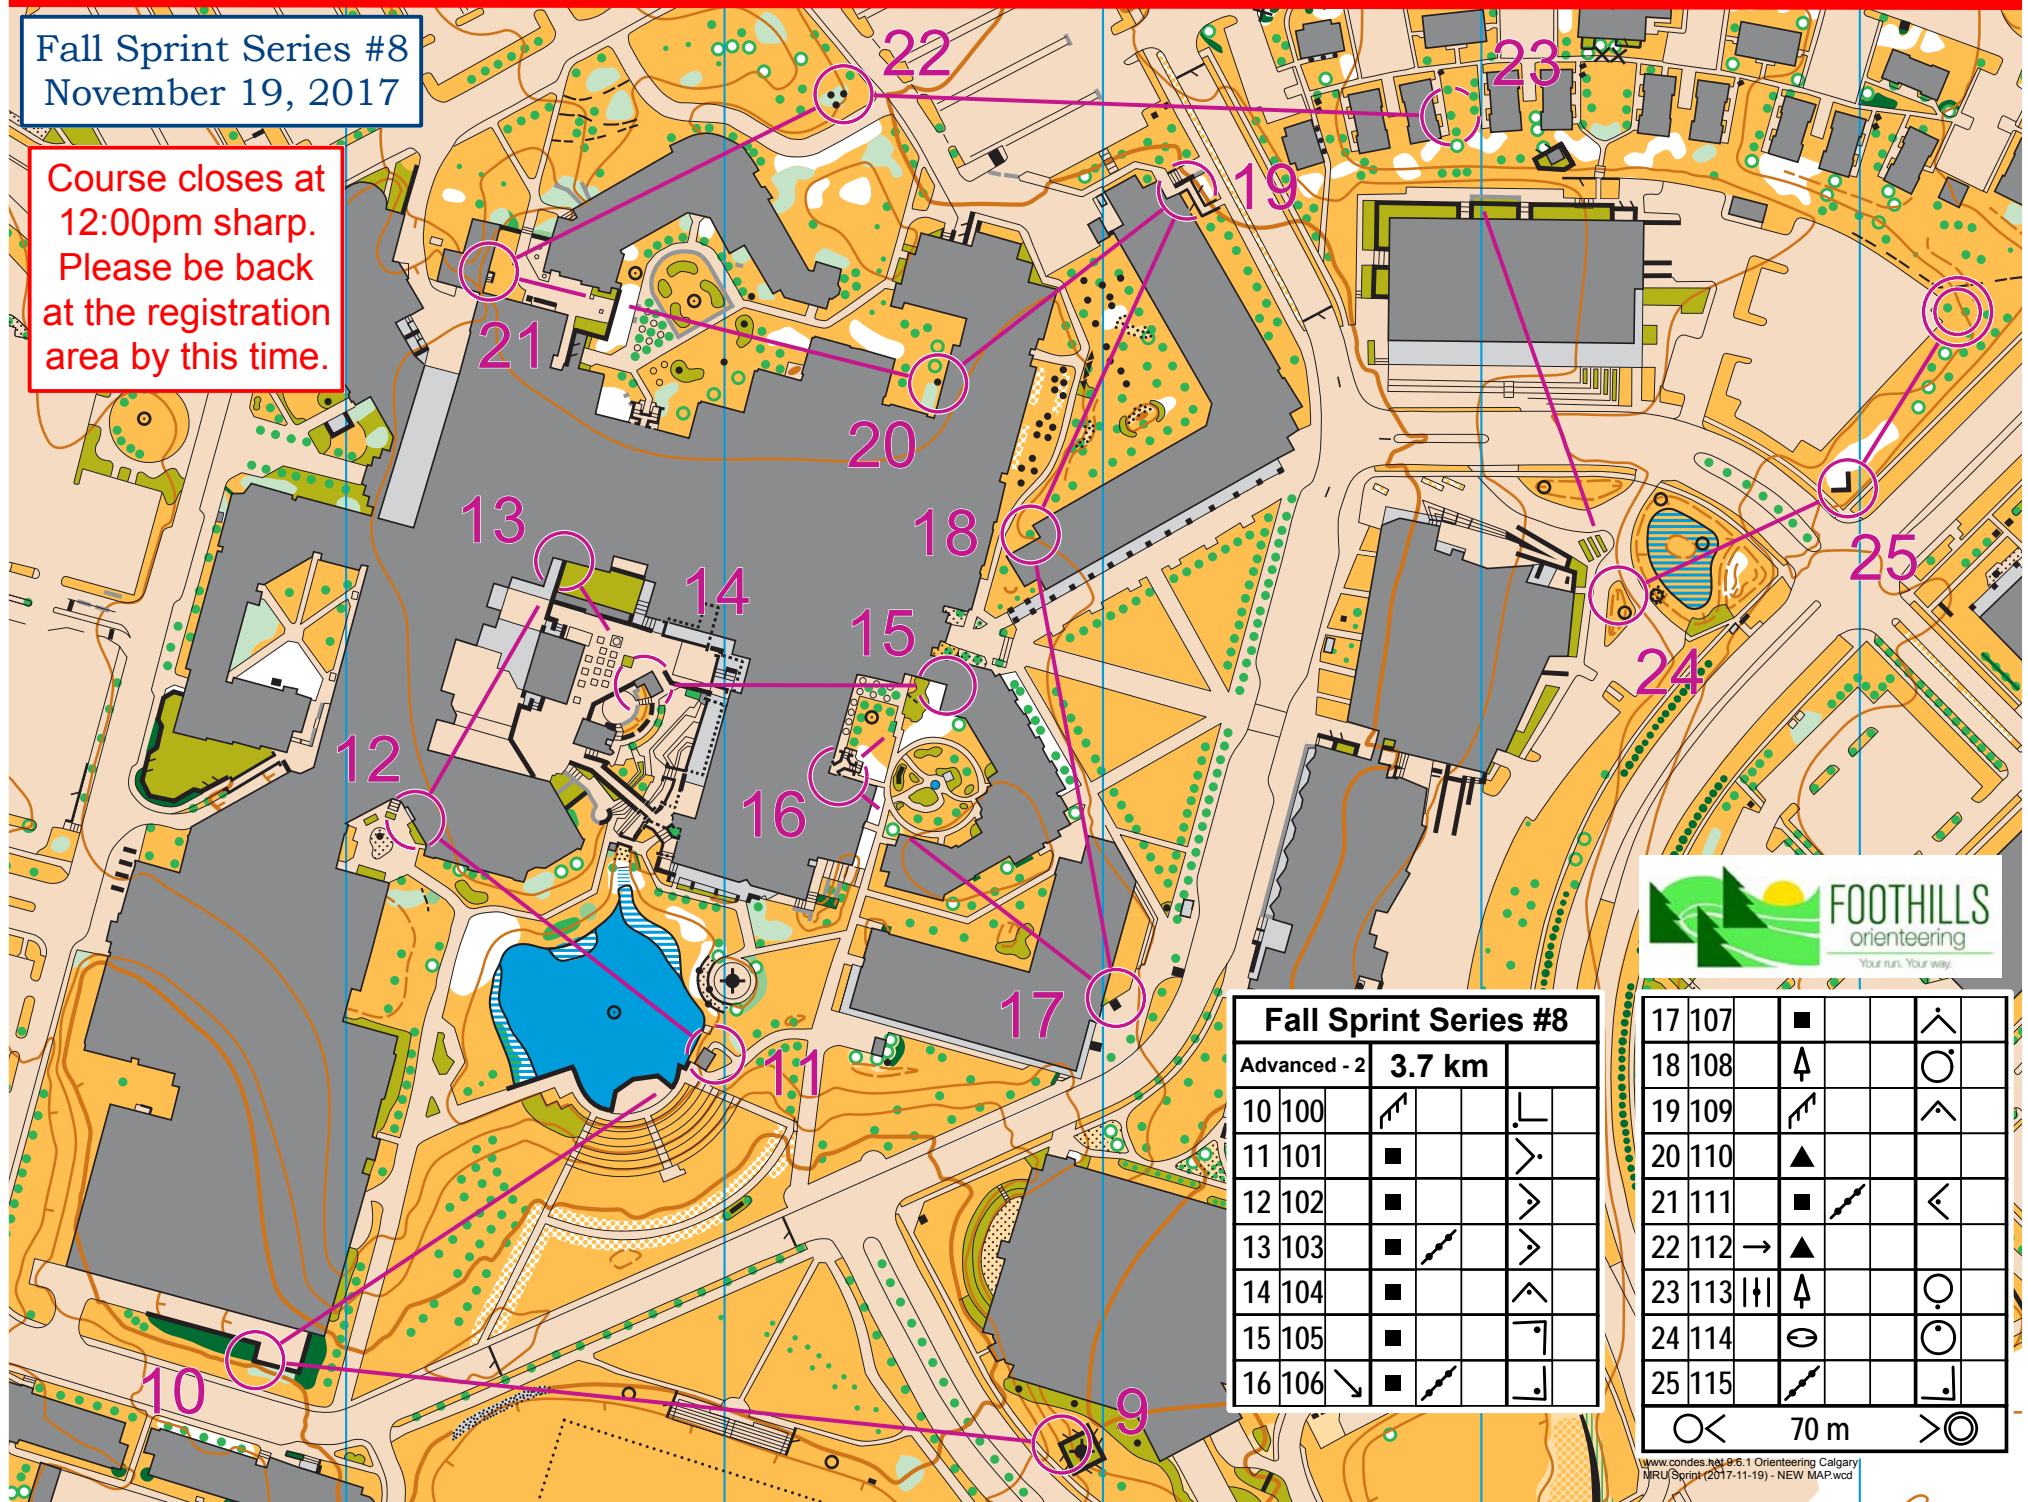

# Mount Royal University

Scale 1:2500 Contours 2.5 m

Fall Sprint Series #8				
Advanced - 1		3.7 km		
▶				
1	91	▲		○
2	92	■	↗	┌
3	93	↙	▲	○
4	94	■	↗	∨
5	95	↗		∧
6	96	↘		┌
7	97	■		┌
8	98	■		┌
9	99	↗		<

Fall Sprint Series #8  
November 19, 2017

Course closes at 12:00pm sharp.  
Please be back at the registration area by this time.

**Fall Sprint Series #8**

Advanced - 2    3.7 km

10	100	↗		└
11	101	■		>
12	102	■		>
13	103	■	↗	>
14	104	■		^
15	105	■		┐
16	106	↘	■	└

17	107	■		^
18	108	↑		○
19	109	↗		^
20	110	▲		
21	111	■	↗	<
22	112	→	▲	
23	113		↑	○
24	114	⊖		○
25	115	↗		└

○ < 70 m > ○