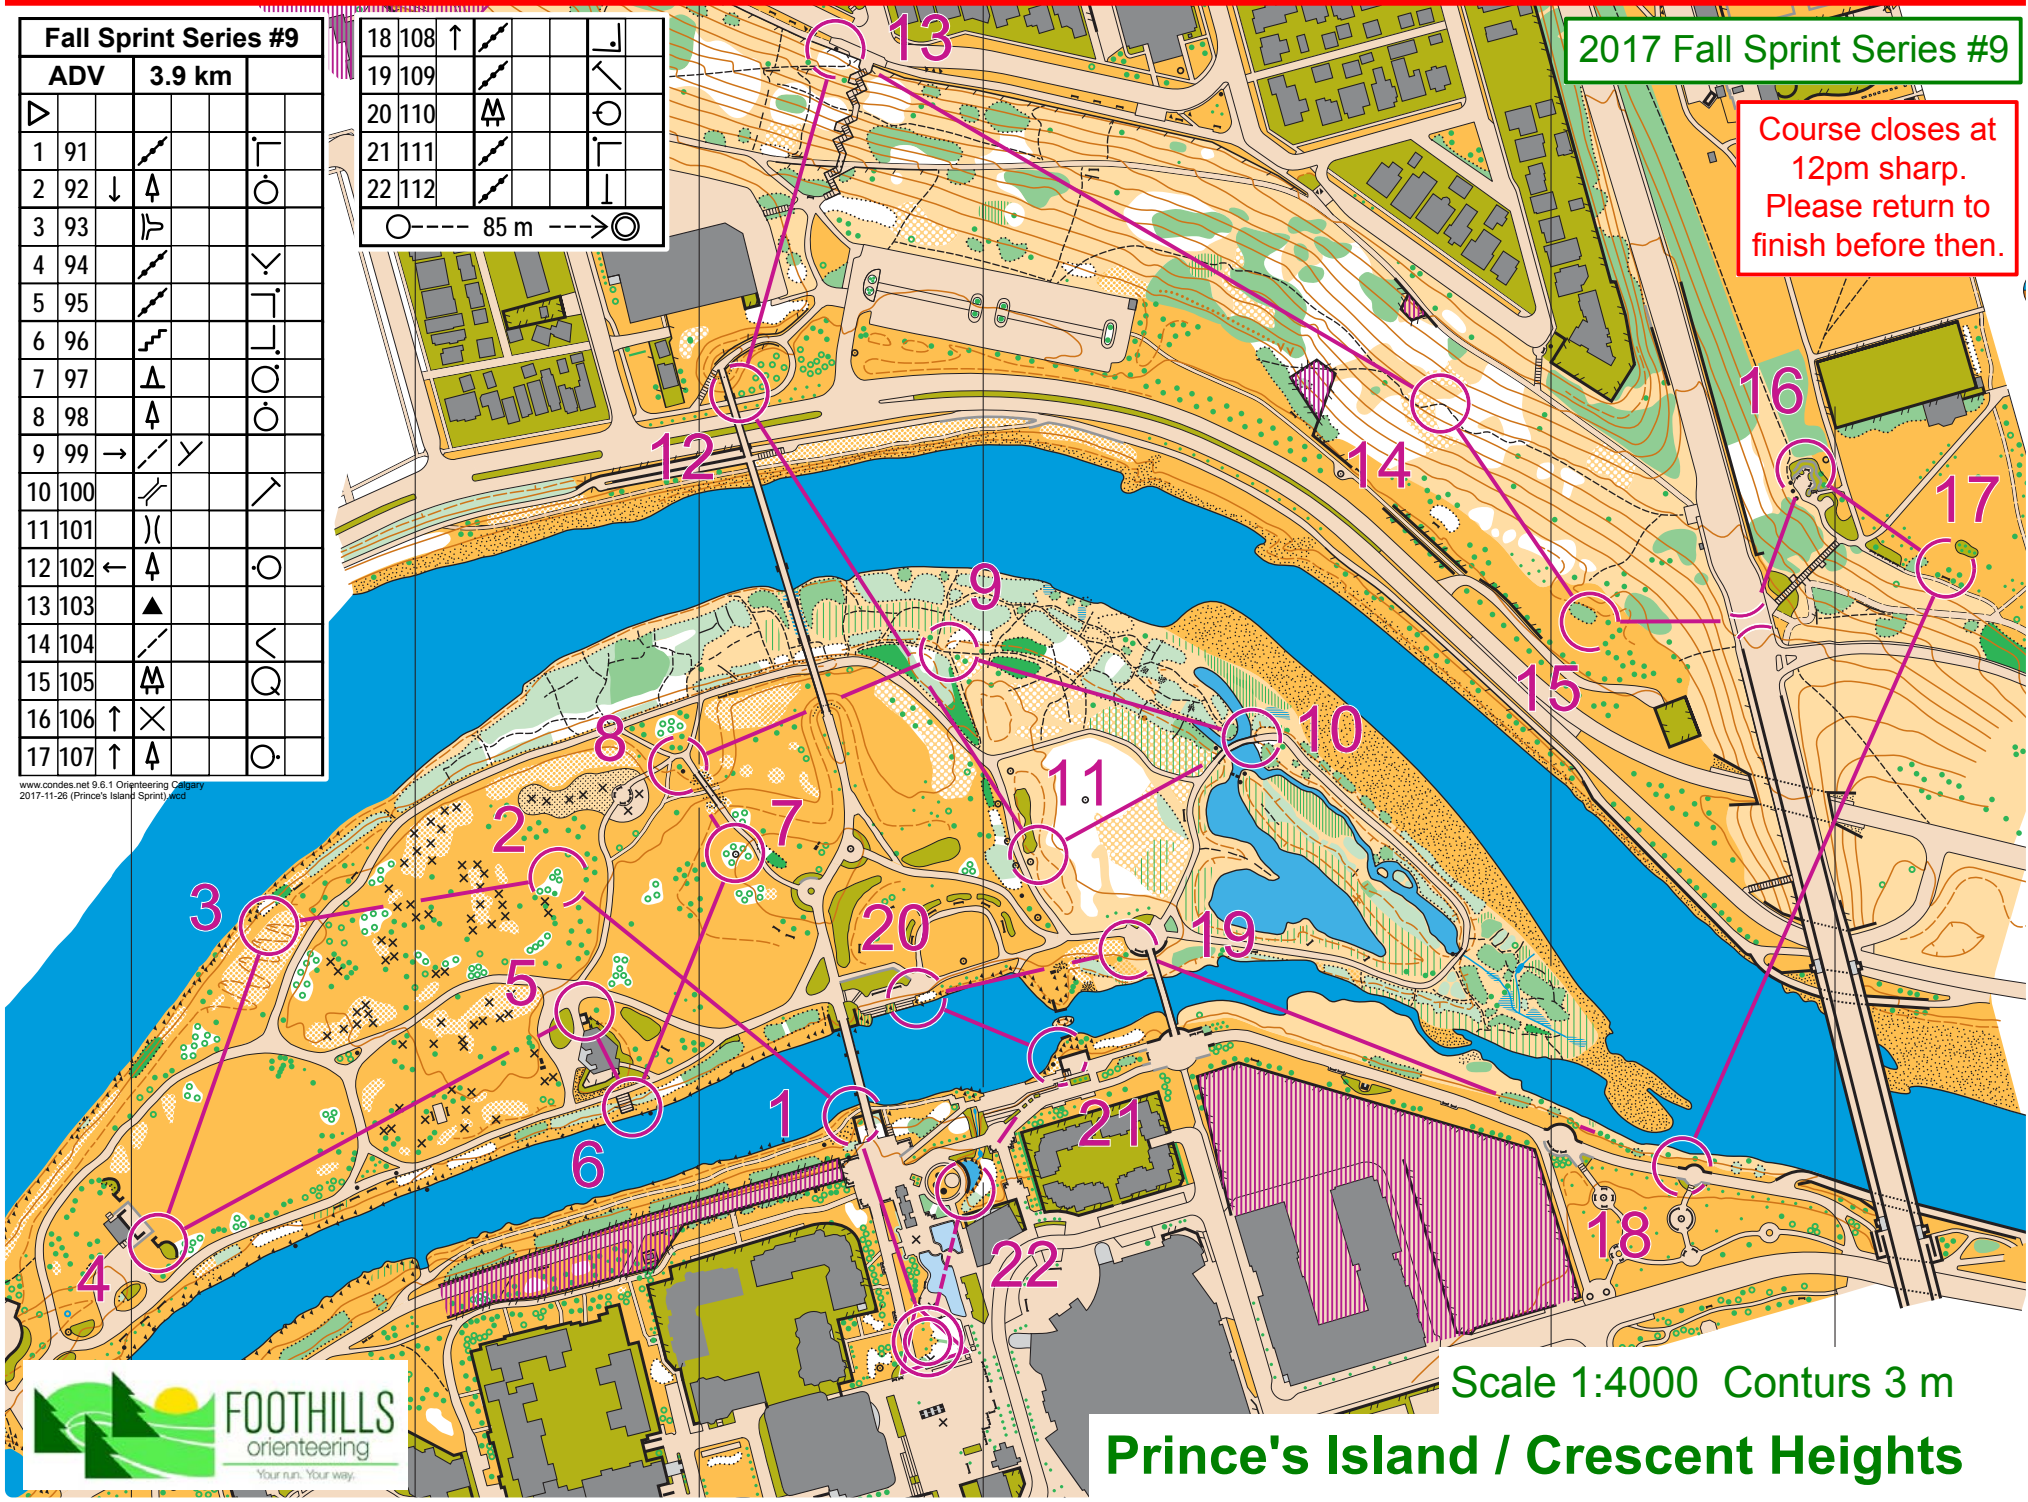

Fall Sprint Series #9

ADV	3.9 km			
1 91				
2 92	↓	↑		○
3 93	↘			
4 94	↘			∨
5 95	↘			└┘
6 96	↘			○
7 97	△			○
8 98	↑			○
9 99	→	↘	↙	
10 100	↘			↗
11 101	)	(		
12 102	←	↑		○
13 103	▲			
14 104	↘			<
15 105	⌘			Q
16 106	↑	×		
17 107	↑	↑		○

18 108	↑	↘			
19 109	↘			↖	
20 110	⌘			○	
21 111	↘			└┘	
22 112	↘			└┘	

○ --- 85 m --- ◎

2017 Fall Sprint Series #9

Course closes at 12pm sharp. Please return to finish before then.

Scale 1:4000 Conturs 3 m

Prince's Island / Crescent Heights