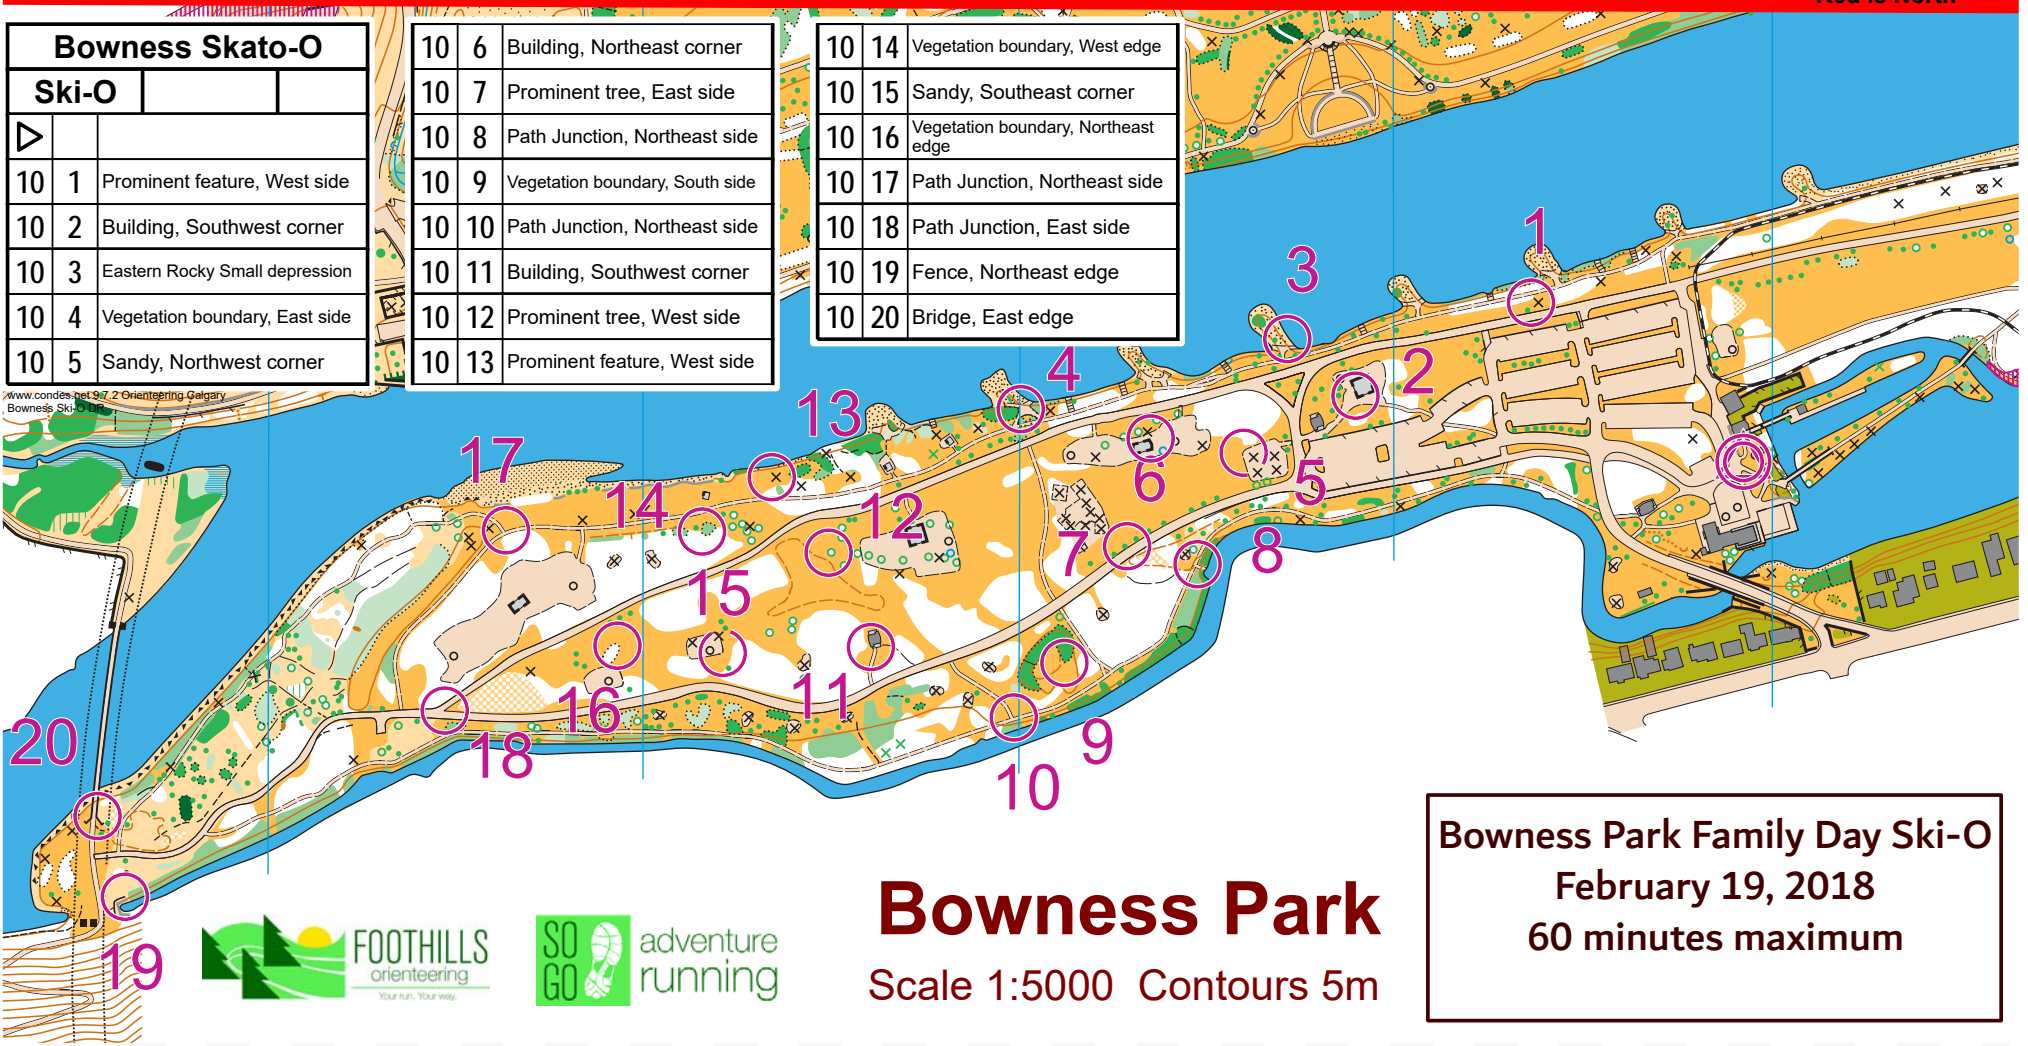

Red is North

Bowness Park

Family Day Skate-O

Scale 1:4000

February 19, 2018

30 minutes maximum

All Controls 10 points each

FOOTHILLS
orienteering
Your run. Your way.

SO GO adventure
running

1	2	3	4	5	6	7	8	9	10
<input type="checkbox"/>									

Bowness Park		
February 19 2018		
Skate-O		
		Path Path Junction
10	1	Vegetation boundary, Southwest side
10	2	Fence, Southwest side
10	3	Building, Northeast corner
10	4	Bridge, Beneath
10	5	Hill, Foot
10	6	Bridge, Beneath
10	7	Bridge, Northeast side
10	8	Path Bend
10	9	Path, East End
10	10	Southern Path Bend

www.condes.net 9.7.2 Orienteering Calgary

Bowness Skato-O	
Ski-O	
▶	
10 1	Prominent feature, West side
10 2	Building, Southwest corner
10 3	Eastern Rocky Small depression
10 4	Vegetation boundary, East side
10 5	Sandy, Northwest corner

Bowness Park Family Day Ski-O
 February 19, 2018
 60 minutes maximum

Bowness Park

Scale 1:5000 Contours 5m

1	2	3	4	5	6	7	8	9	10
11	12	13	14	15	16	17	18	19	20