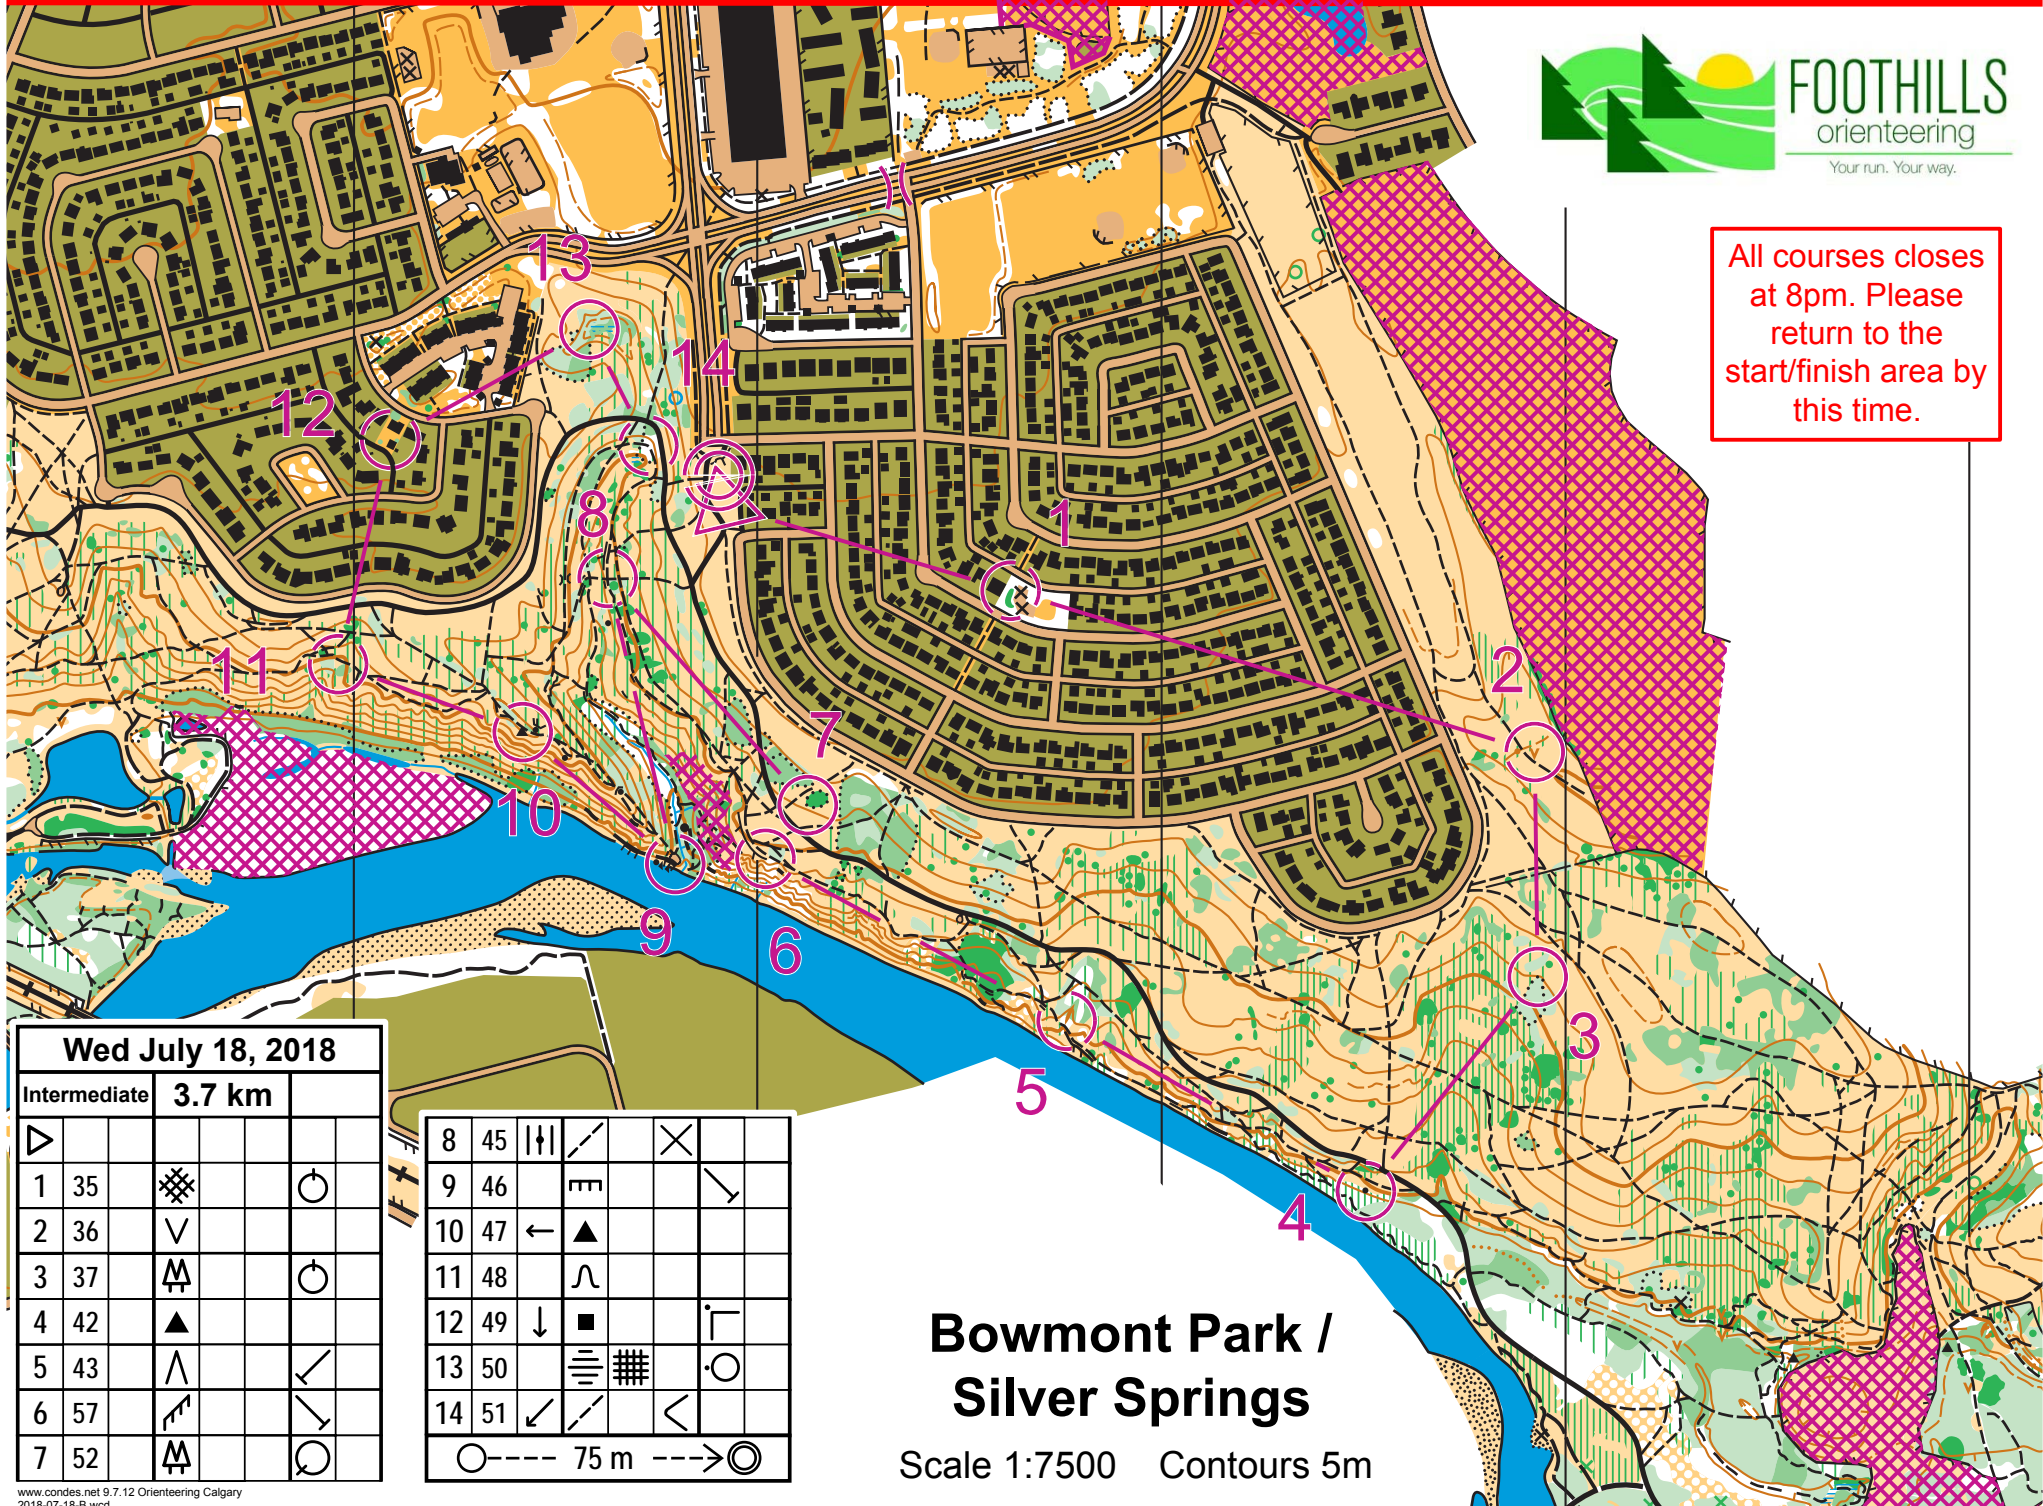

All courses closes
at 8pm. Please
return to the
start/finish area by
this time.

Wed July 18, 2018

Intermediate	3.7 km		
1	35	⊗	○
2	36	∇	
3	37	⌘	○
4	42	▲	
5	43	∧	✓
6	57	↗	↘
7	52	⌘	○

8	45	↑↓	↙	×	
9	46	⌘		↘	
10	47	←	▲		
11	48	∩			
12	49	↓	■	└	
13	50	≡	⊞	○	
14	51	↙	↘	<	

○--- 75 m --->◎

Bowmont Park / Silver Springs

Scale 1:7500 Contours 5m