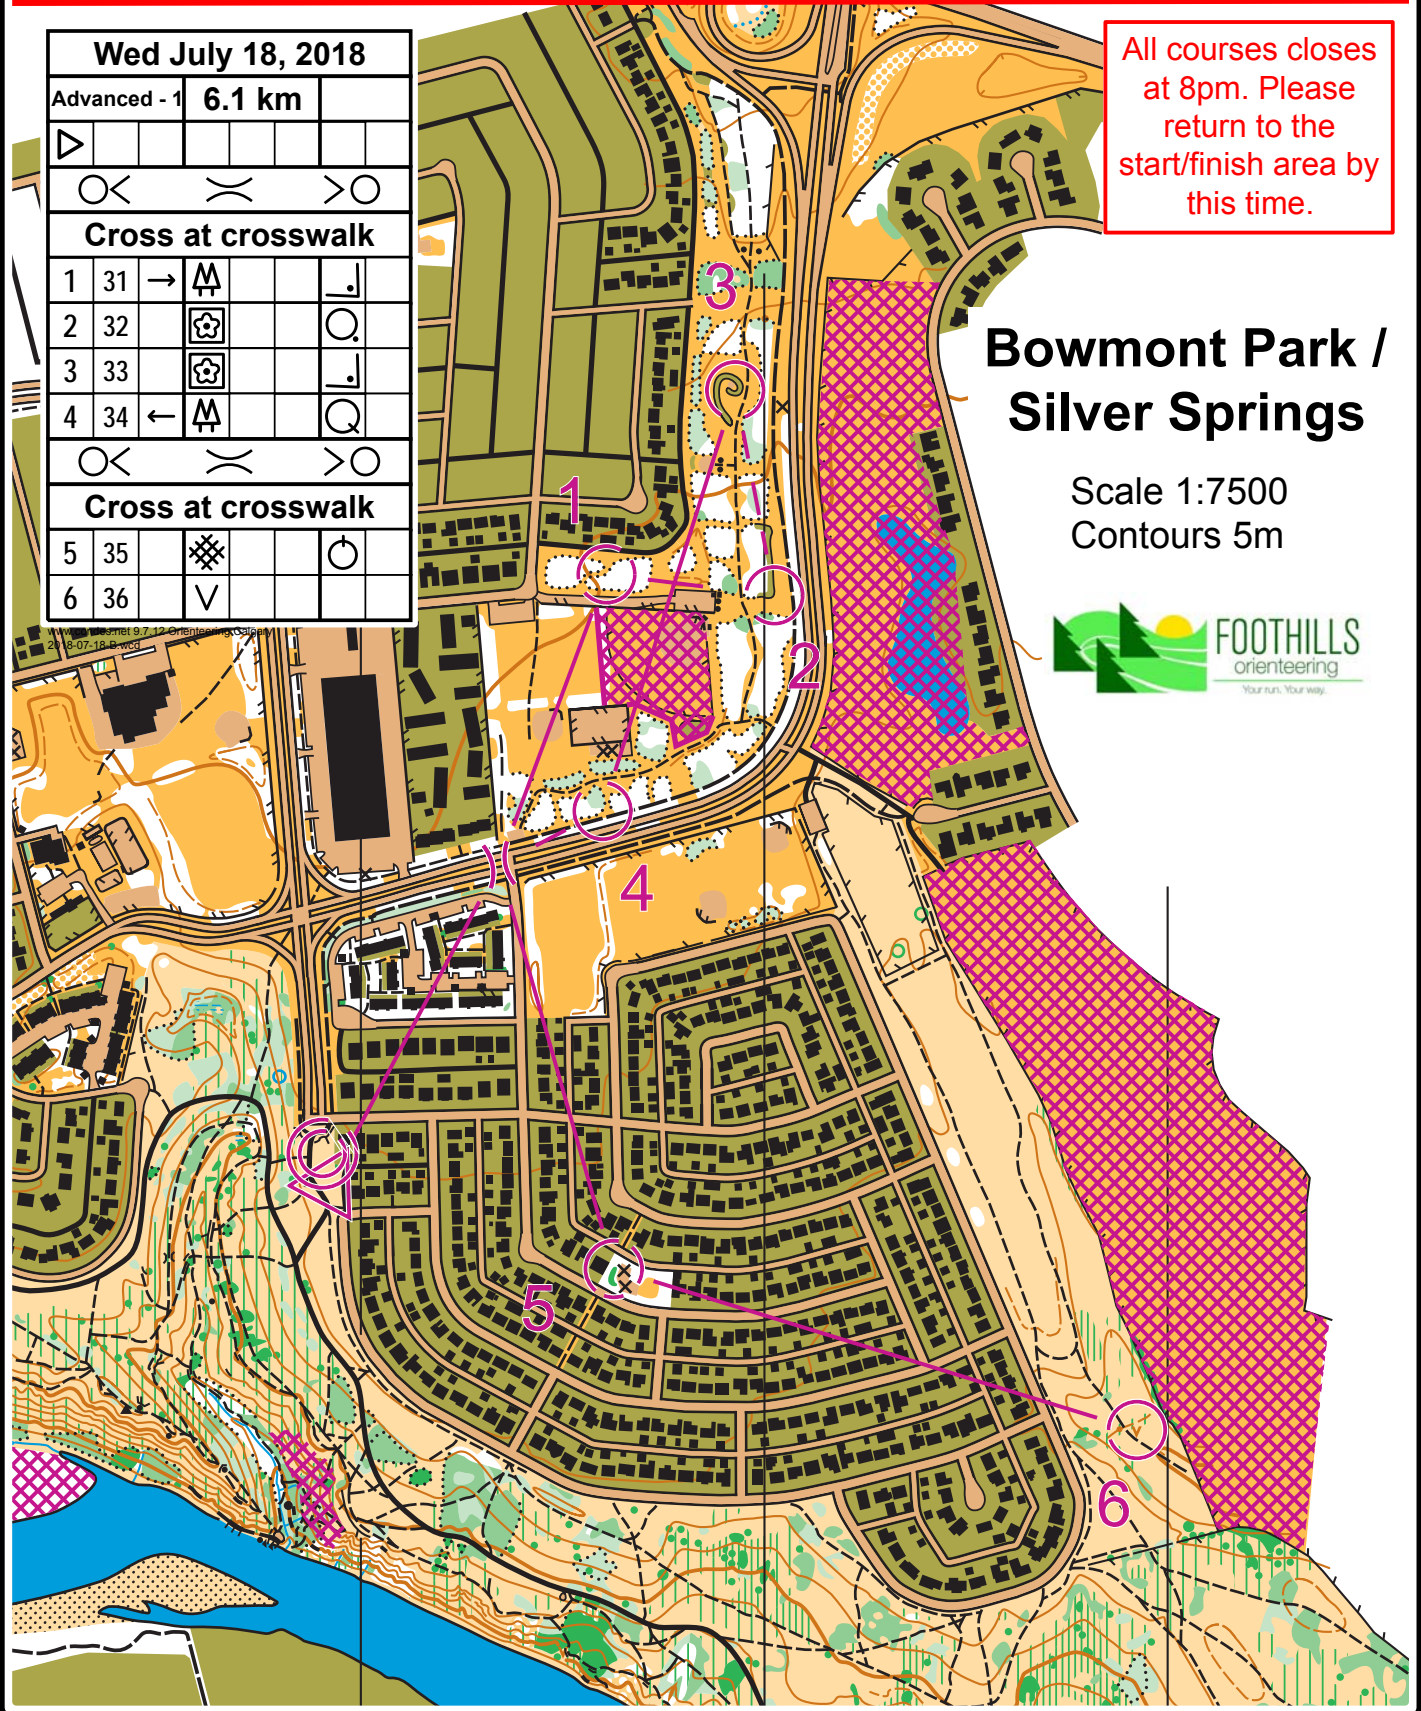

Wed July 18, 2018

Advanced - 1 6.1 km

▷					
○	<	×	>	○	
Cross at crosswalk					
1	31	→	Ⓜ		Ⓜ
2	32		Ⓜ		○
3	33		Ⓜ		Ⓜ
4	34	←	Ⓜ		○
○	<	×	>	○	
Cross at crosswalk					
5	35		Ⓜ		○
6	36		Ⓜ		○

All courses closes at 8pm. Please return to the start/finish area by this time.

Bowmont Park / Silver Springs

Scale 1:7500
Contours 5m

All courses closes at 8pm. Please return to the start/finish area by this time.

Wed July 18, 2018

Advanced - 2		6.1 km	
7	37	⚓	○
8	38	⚓	○
9	39		○
10	40	↗	<
11	41	↘	>
12	42	▲	
13	43	∧	✓
14	44	⚓	○

15	45		∕	×	
16	46		≡		↘
17	47	←	▲		
18	48		∩		
19	49	↓	■		┌
20	50		≡	≡	○
21	51	↙	∕	<	

○--- 75 m --->◎

Bowmont Park / Silver Springs

Scale 1:7500 Contours 5m