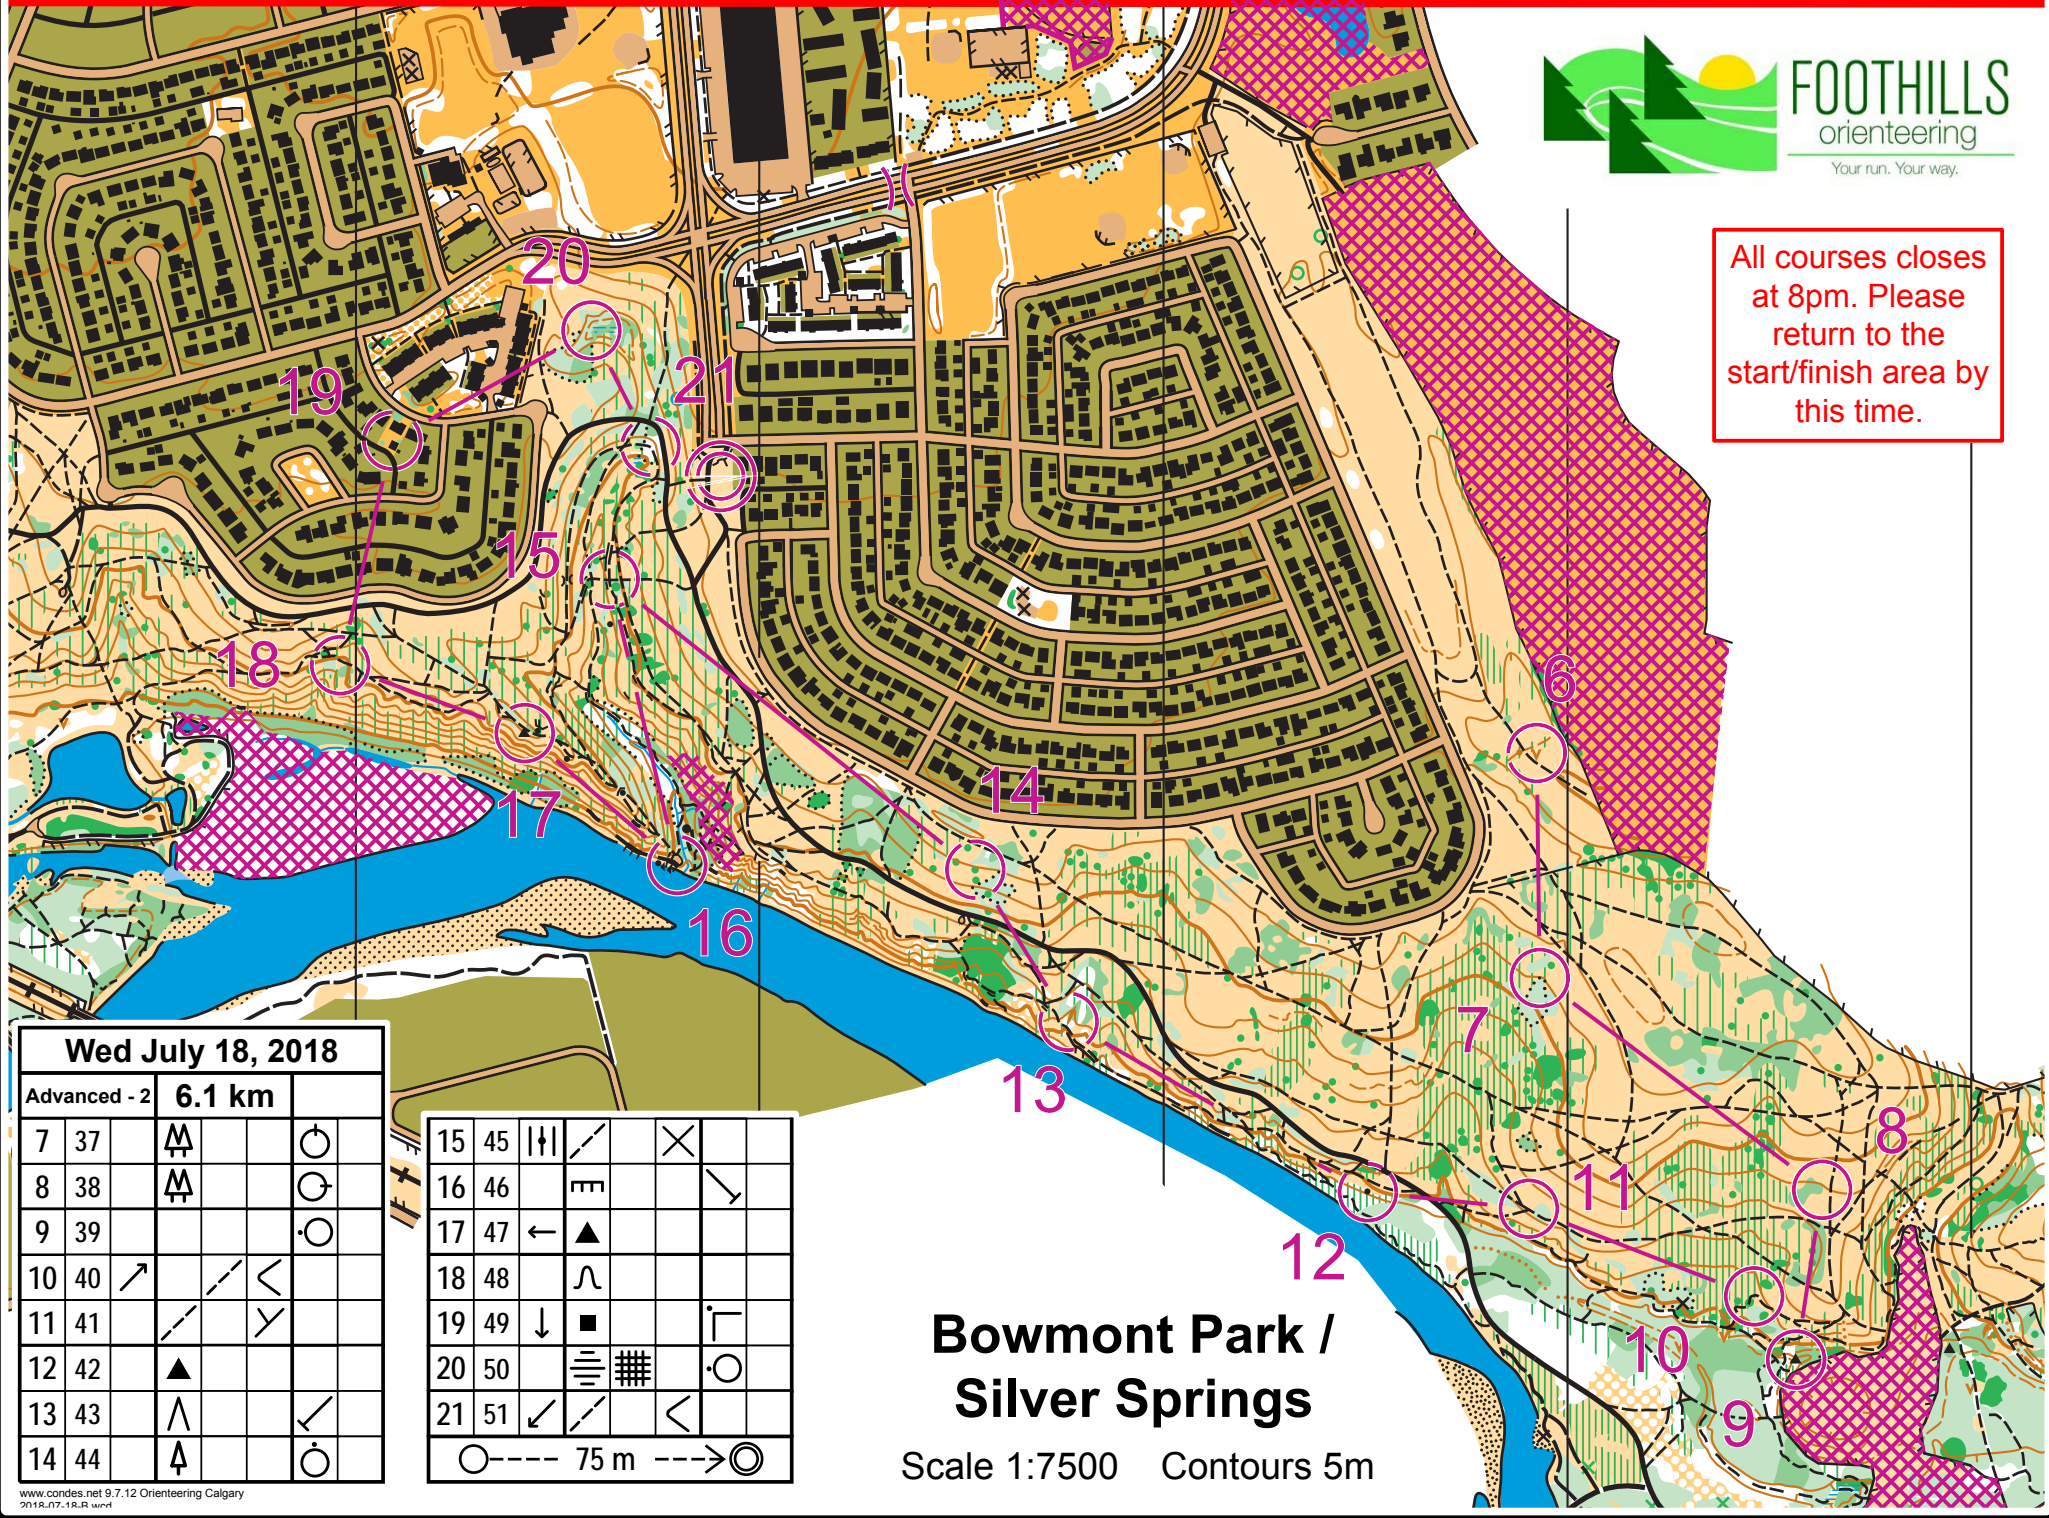

Wed July 18, 2018

Advanced - 1 6.1 km

▷					
○	<	×	>	○	
Cross at crosswalk					
1	31	→	Ⓜ		Ⓜ
2	32		Ⓜ		○
3	33		Ⓜ		Ⓜ
4	34	←	Ⓜ		○
○	<	×	>	○	
Cross at crosswalk					
5	35		Ⓜ		○
6	36		Ⓜ		○

All courses closes at 8pm. Please return to the start/finish area by this time.

Bowmont Park / Silver Springs

Scale 1:7500
Contours 5m

All courses closes at 8pm. Please return to the start/finish area by this time.

Wed July 18, 2018

Advanced - 2		6.1 km	
7	37	⚓	○
8	38	⚓	○
9	39		○
10	40	↗	<
11	41	↘	>
12	42	▲	
13	43	∧	✓
14	44	⚓	○

15	45		∕	×	
16	46		≡		↘
17	47	←	▲		
18	48		∩		
19	49	↓	■		┌
20	50		≡	≡	○
21	51	↙	∕	<	

○--- 75 m --->◎

Bowmont Park / Silver Springs

Scale 1:7500 Contours 5m