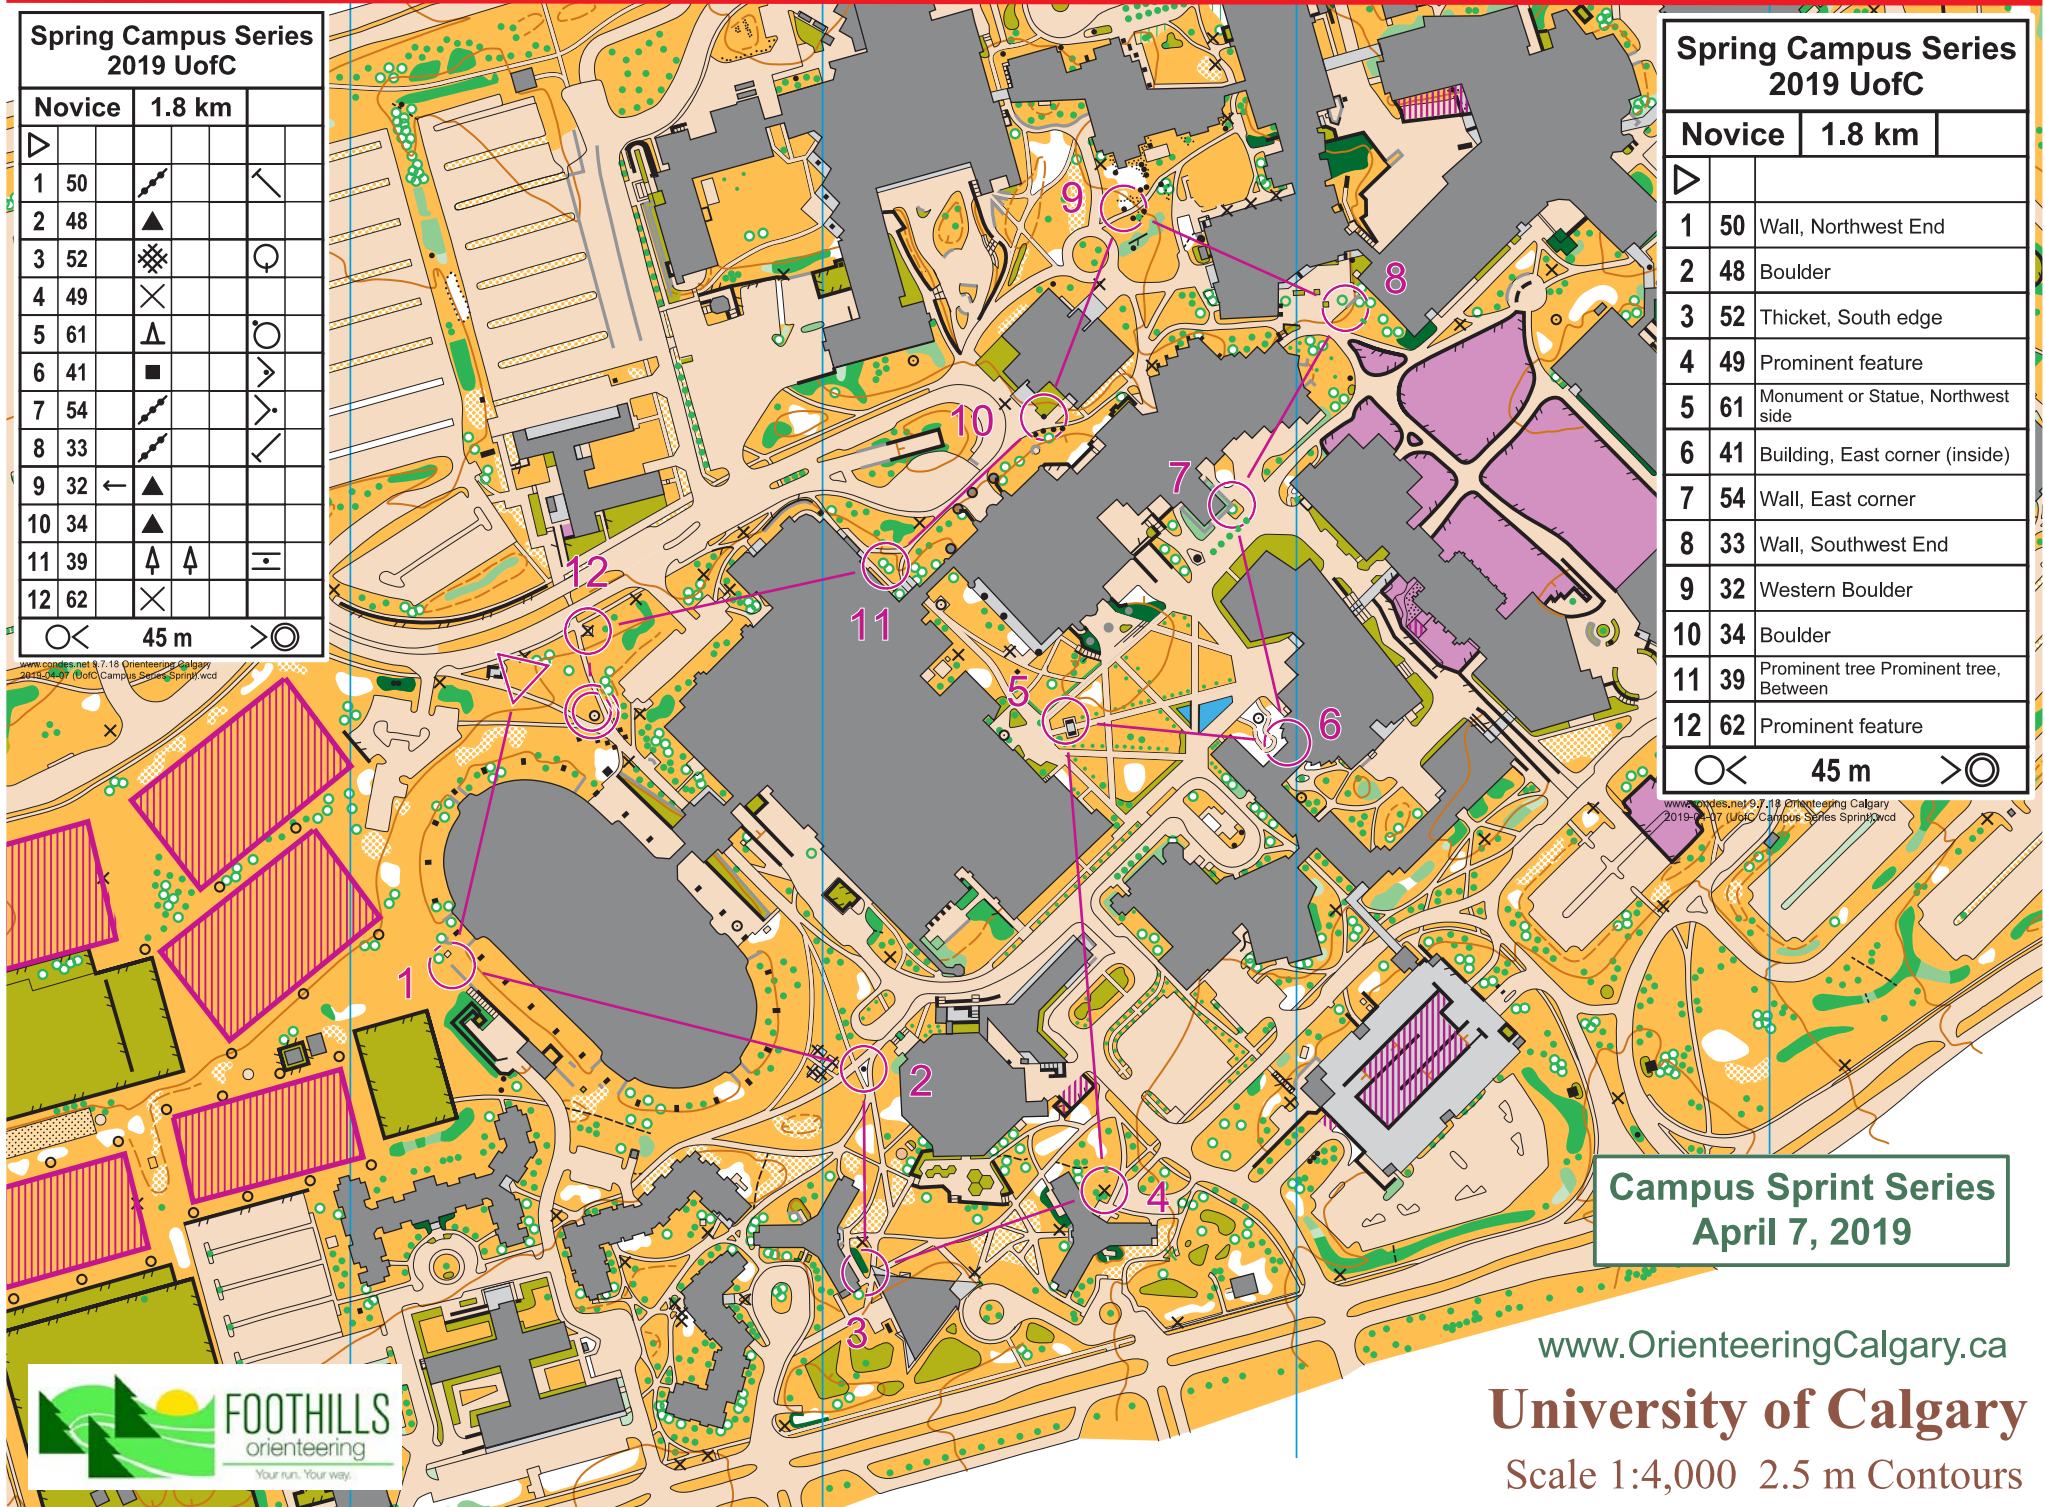

North

Spring Campus Series
2019 UofC

Novice	1.8 km		
1 50			
2 48			
3 52			
4 49			
5 61			
6 41			
7 54			
8 33			
9 32			
10 34			
11 39			
12 62			

45 m

Spring Campus Series
2019 UofC

Novice	1.8 km	
1 50	Wall, Northwest End	
2 48	Boulder	
3 52	Thicket, South edge	
4 49	Prominent feature	
5 61	Monument or Statue, Northwest side	
6 41	Building, East corner (inside)	
7 54	Wall, East corner	
8 33	Wall, Southwest End	
9 32	Western Boulder	
10 34	Boulder	
11 39	Prominent tree Prominent tree, Between	
12 62	Prominent feature	

45 m

Campus Sprint Series
April 7, 2019

www.OrienteeringCalgary.ca

University of Calgary

Scale 1:4,000 2.5 m Contours