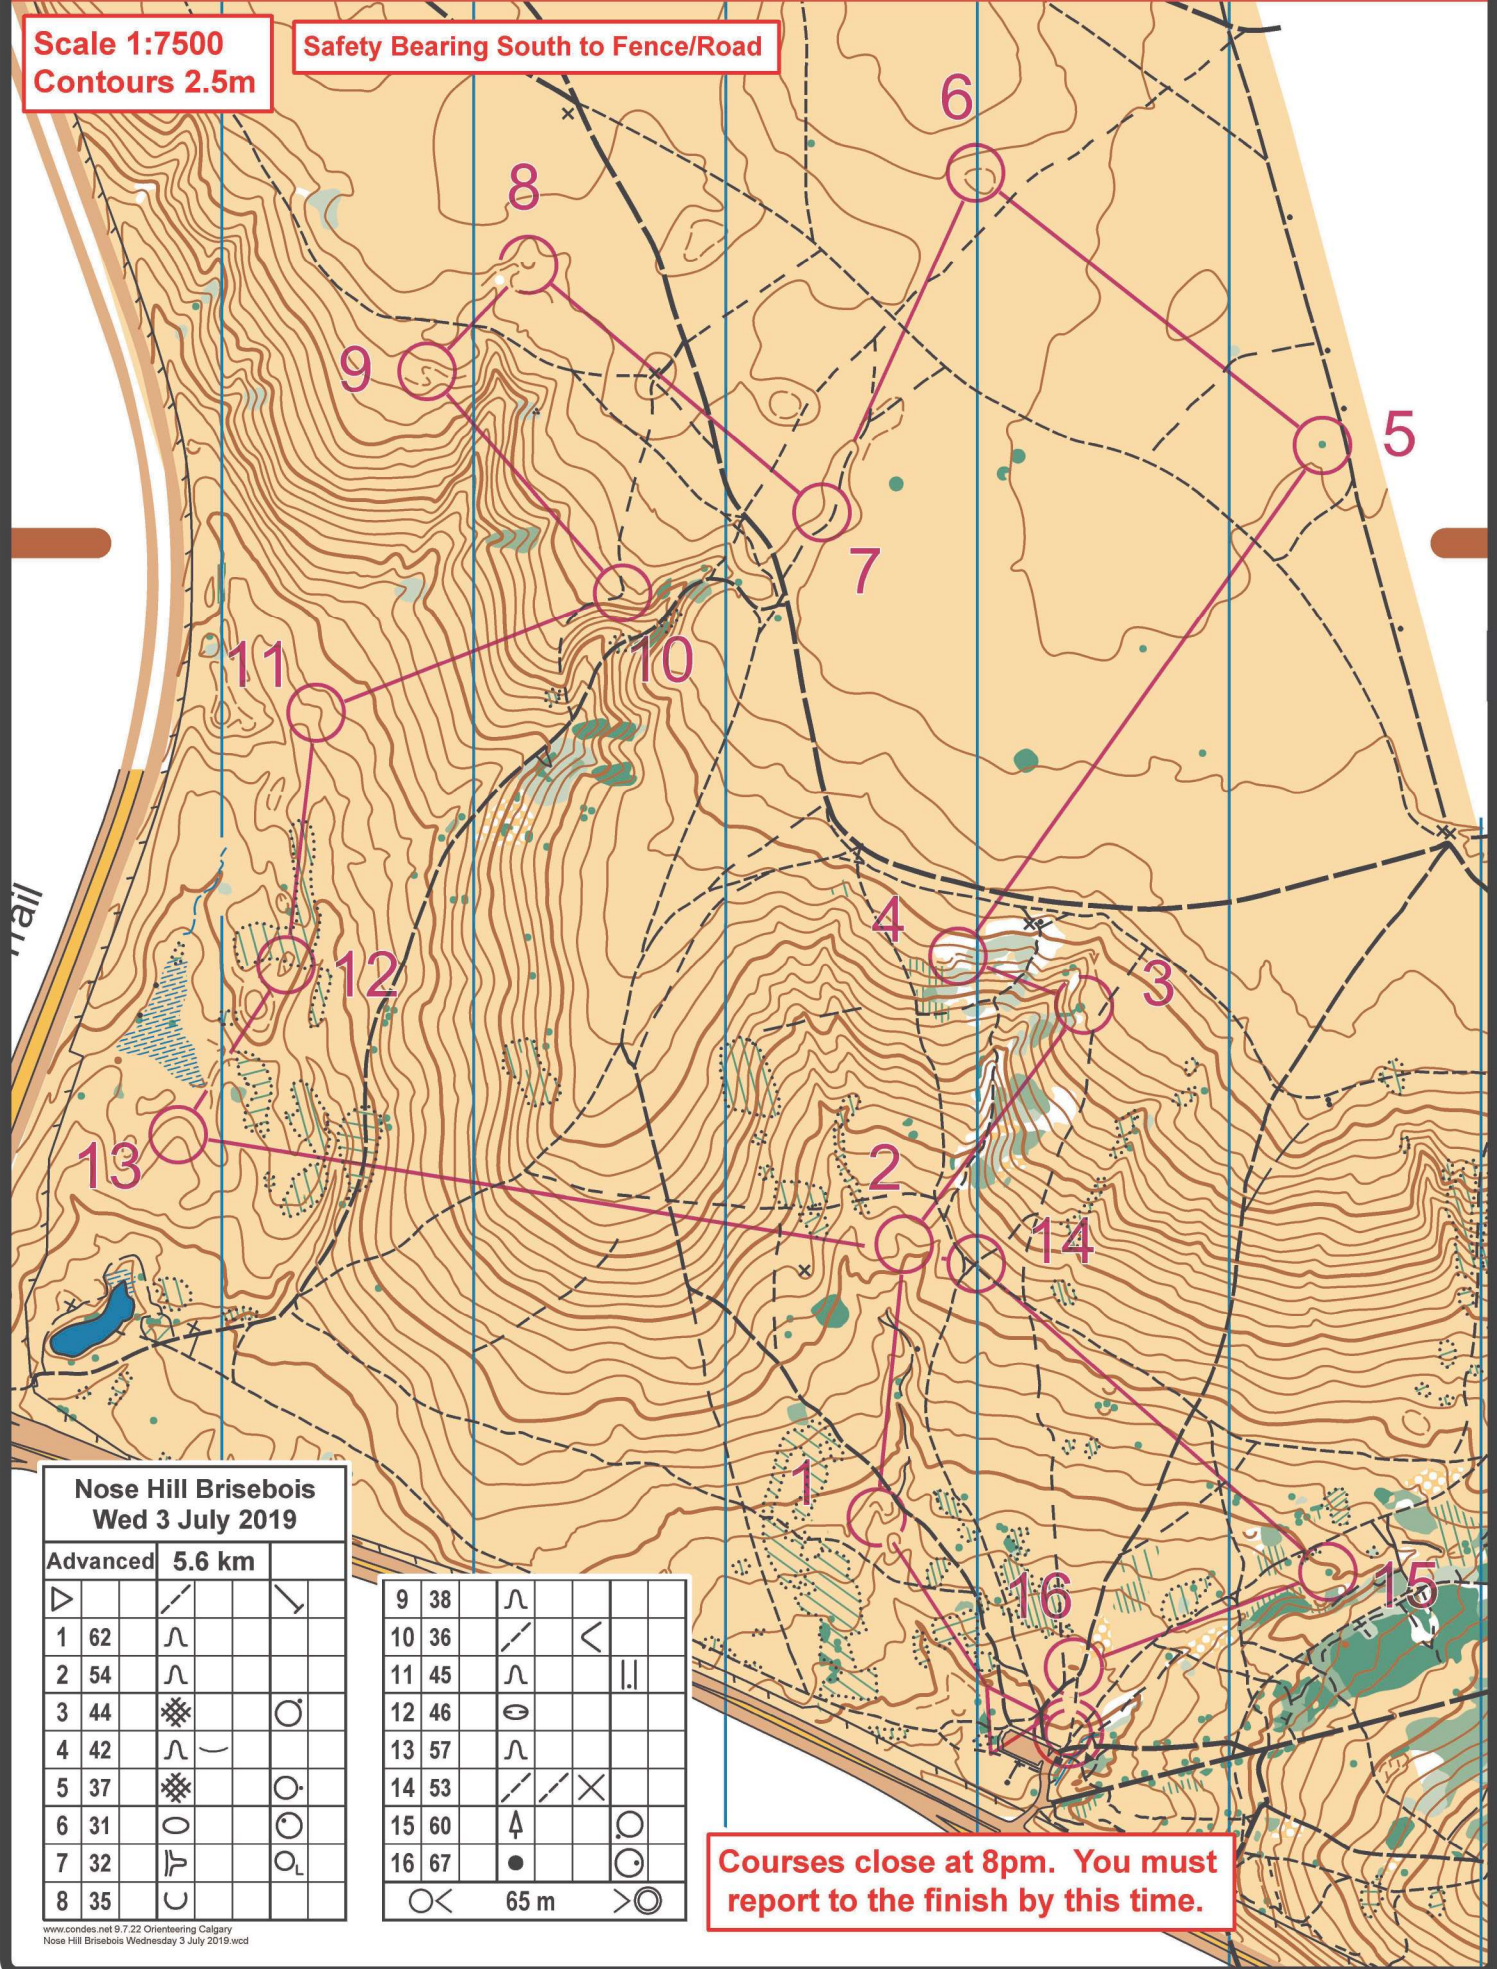

Scale 1:7500
Contours 2.5m

Safety Bearing South to Fence/Road

Nose Hill Brisebois
Wed 3 July 2019

Advanced 5.6 km

△		↙	↘
1	62	∩	
2	54	∩	
3	44	⊗	○
4	42	∩	—
5	37	⊗	○
6	31	○	○
7	32	∩	○
8	35	∩	

9	38	∩		
10	36	↙	<	
11	45	∩		
12	46	⊗		
13	57	∩		
14	53	↙	↘	×
15	60	↑		○
16	67	●		○
○	<	65 m	>	○

Courses close at 8pm. You must report to the finish by this time.