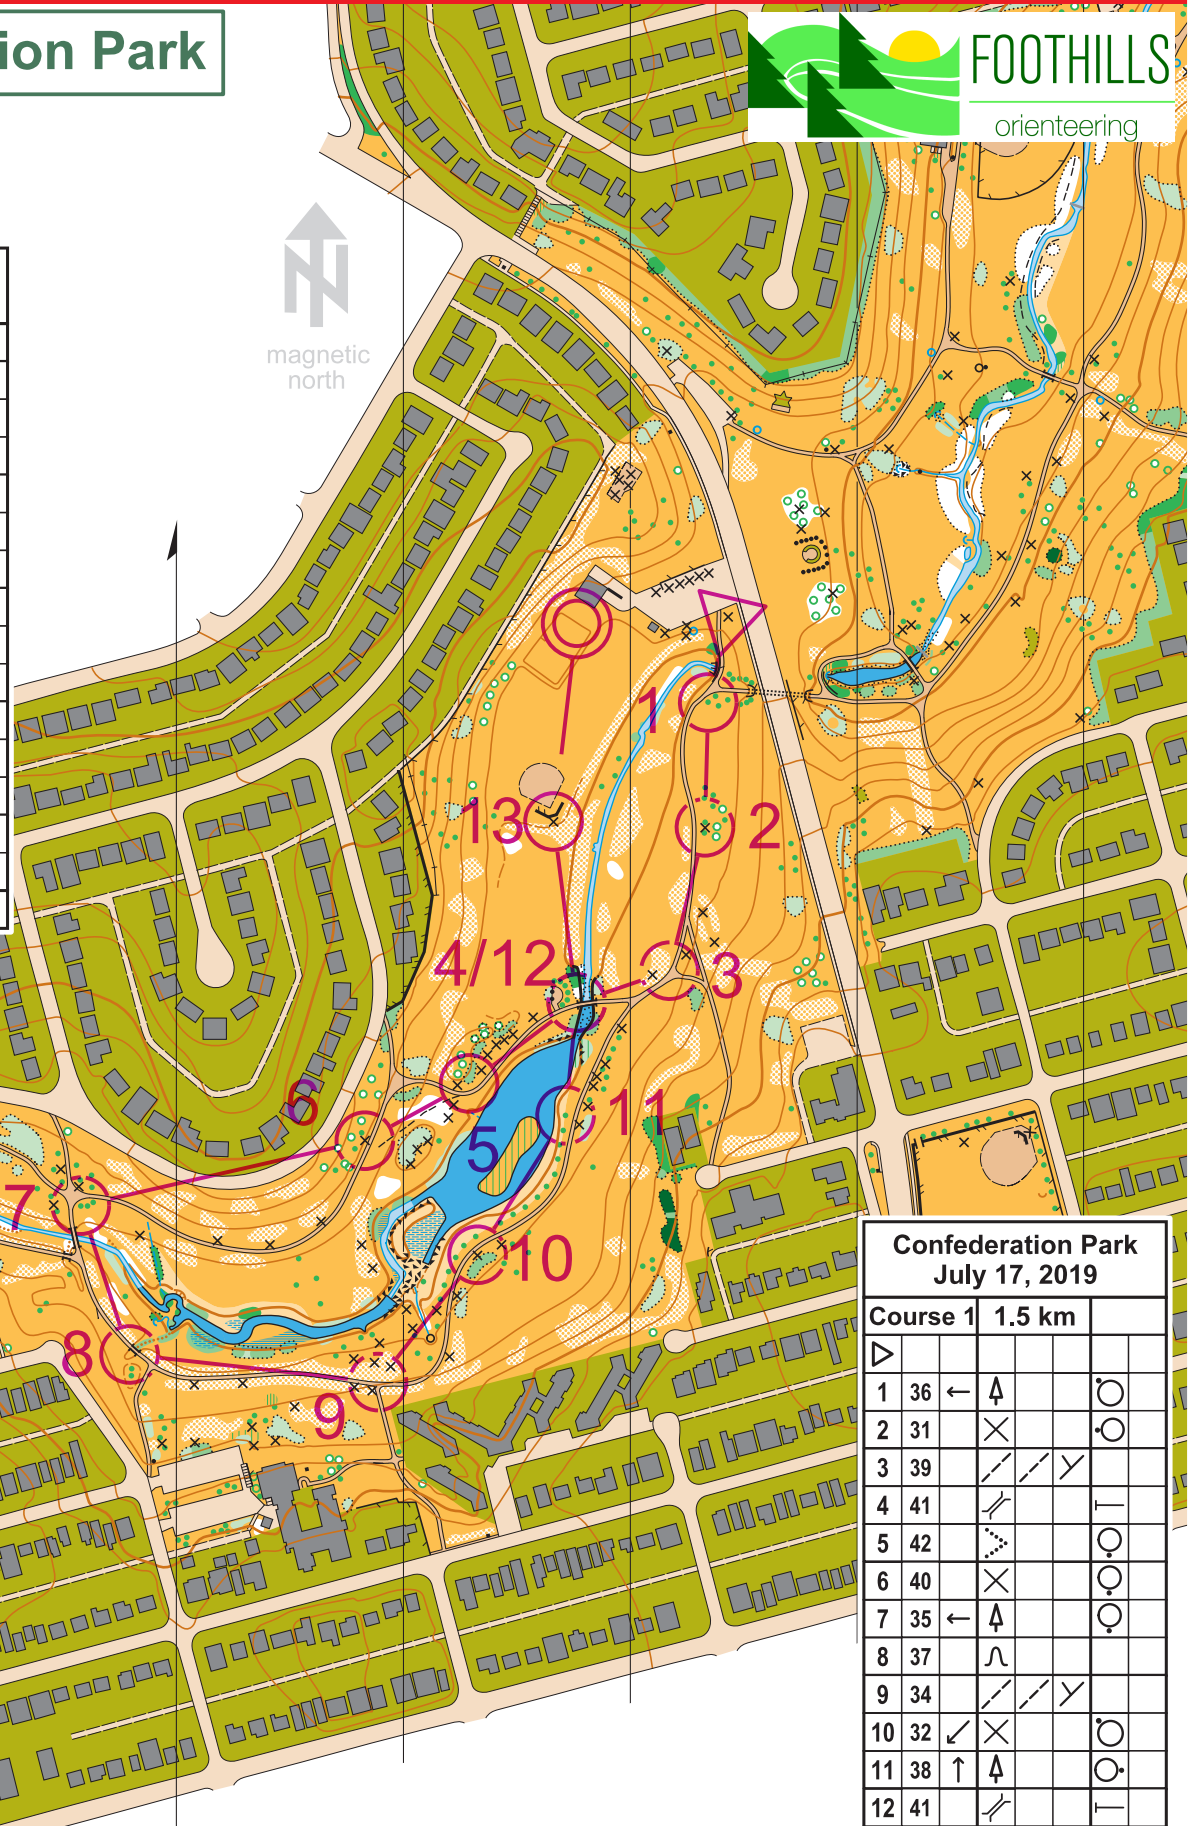

Scale 1:5000
Contours: 2.5m

Confederation Park
July 17, 2019

Course 1		1.5 km
1	36	Western Prominent tree, Northwest side
2	31	Prominent feature, West side
3	39	Path Path Junction
4	41	Bridge, West End
5	42	Vegetation boundary, South side
6	40	Prominent feature, South side
7	35	Western Prominent tree, South side
8	37	Re-entrant
9	34	Path Path Junction
10	32	Southwestern Prominent feature, Northwest side
11	38	Northern Prominent tree, East side
12	41	Bridge, West End
13	33	Prominent feature, East side

125 m