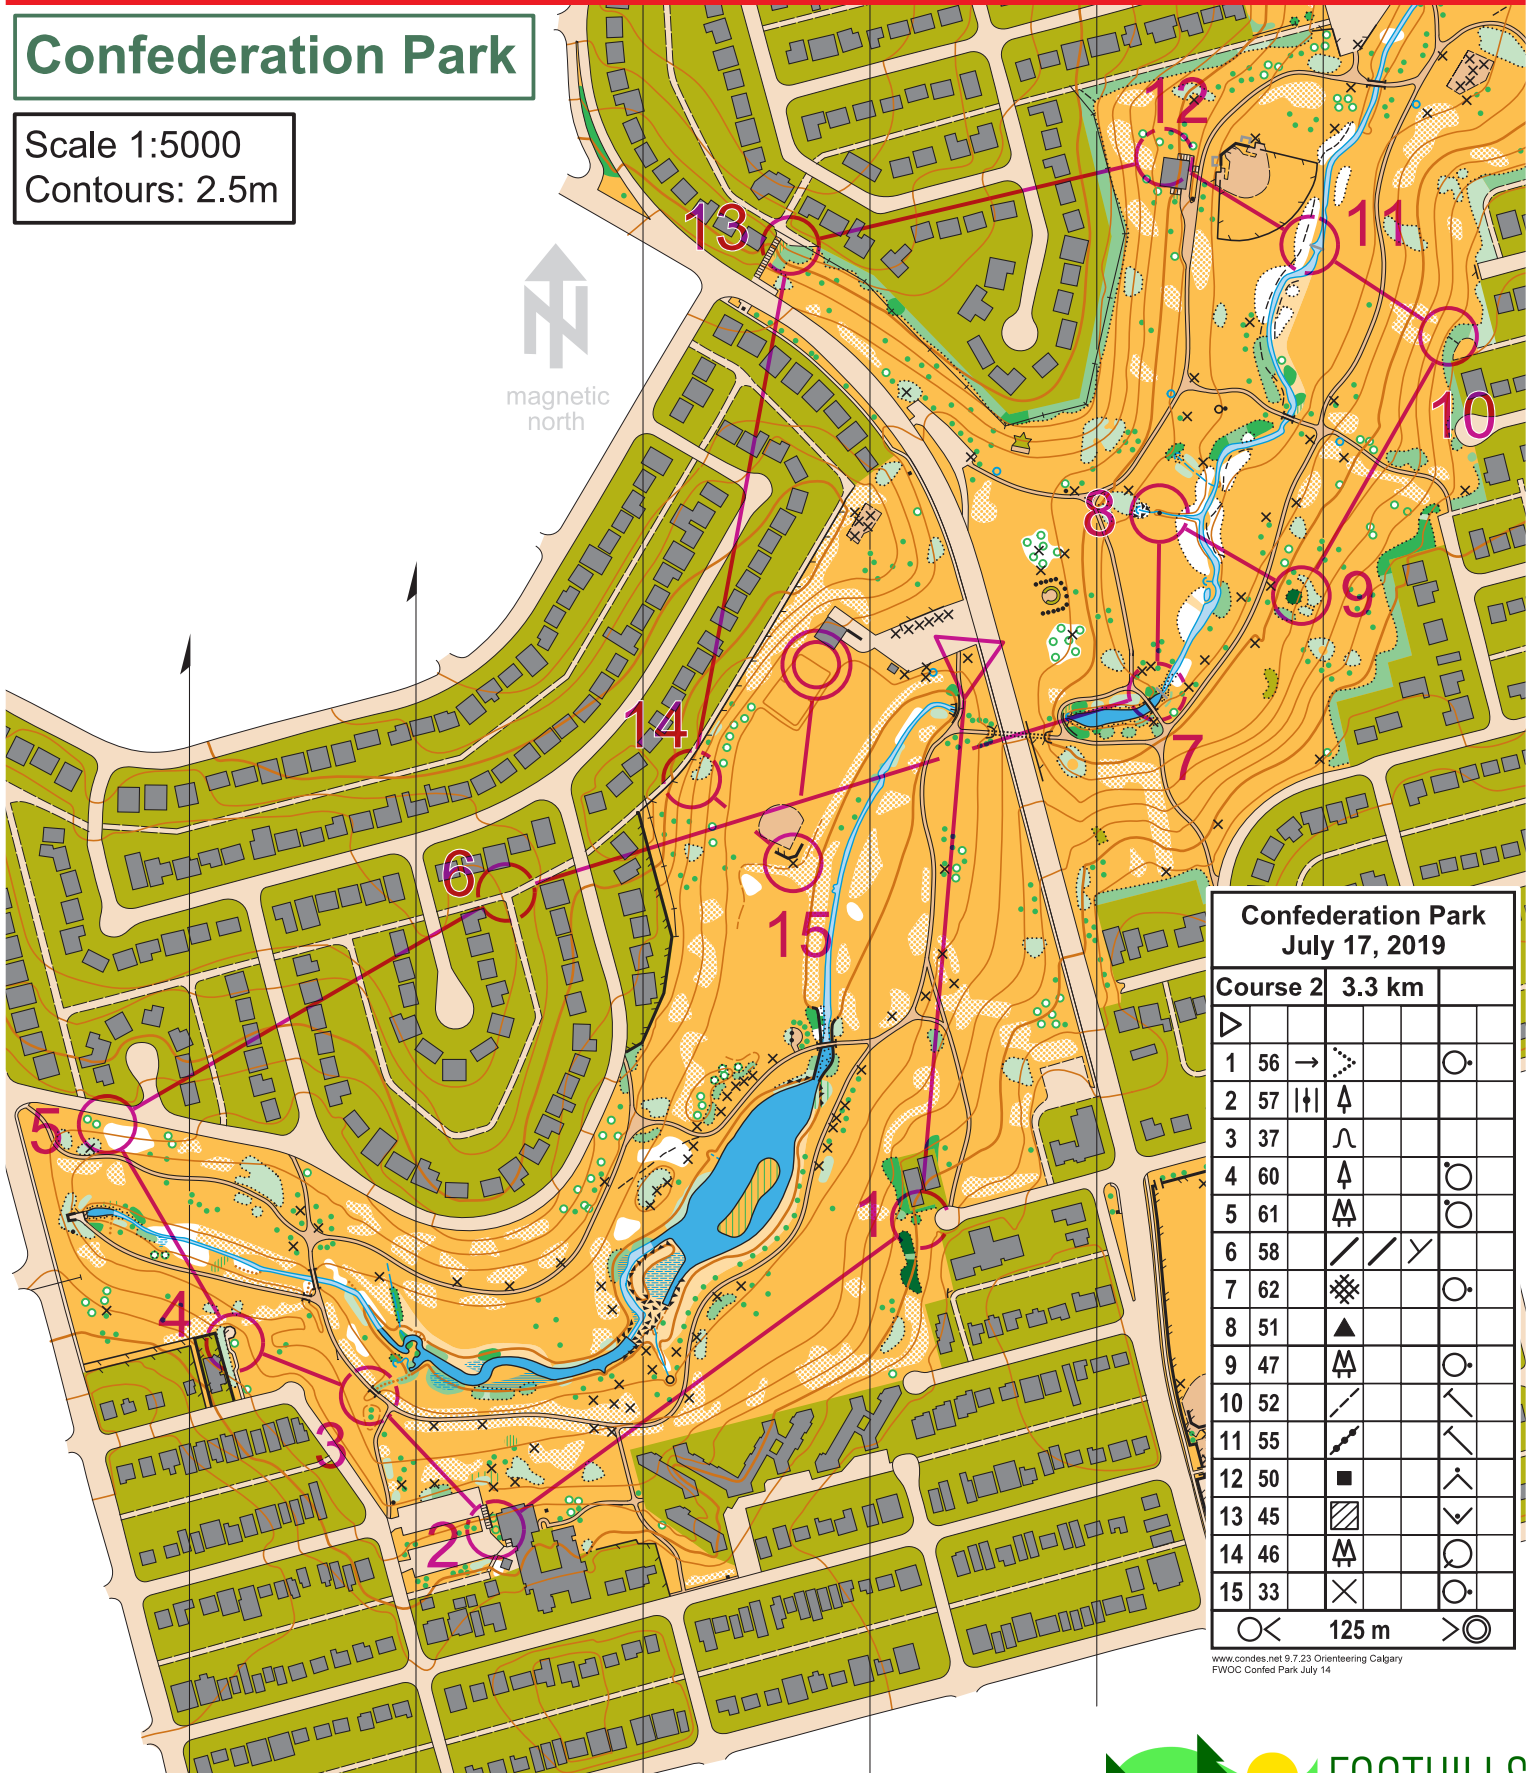

Confederation Park

Scale 1:5000
Contours: 2.5m

Confederation Park July 17, 2019				
Course 2		3.3 km		
1	56	→	↘	○
2	57	|||	↑	
3	37	∩		
4	60	↑		○
5	61	⌘		○
6	58	/ /	∩	
7	62	⊗		○
8	51	▲		
9	47	⌘		○
10	52	/		∩
11	55	↘		∩
12	50	■		∩
13	45	▨		∩
14	46	⌘		○
15	33	×		○

○ < 125 m > ○

Course Closing: 8 pm
Emergency Contact: 403-975-3598