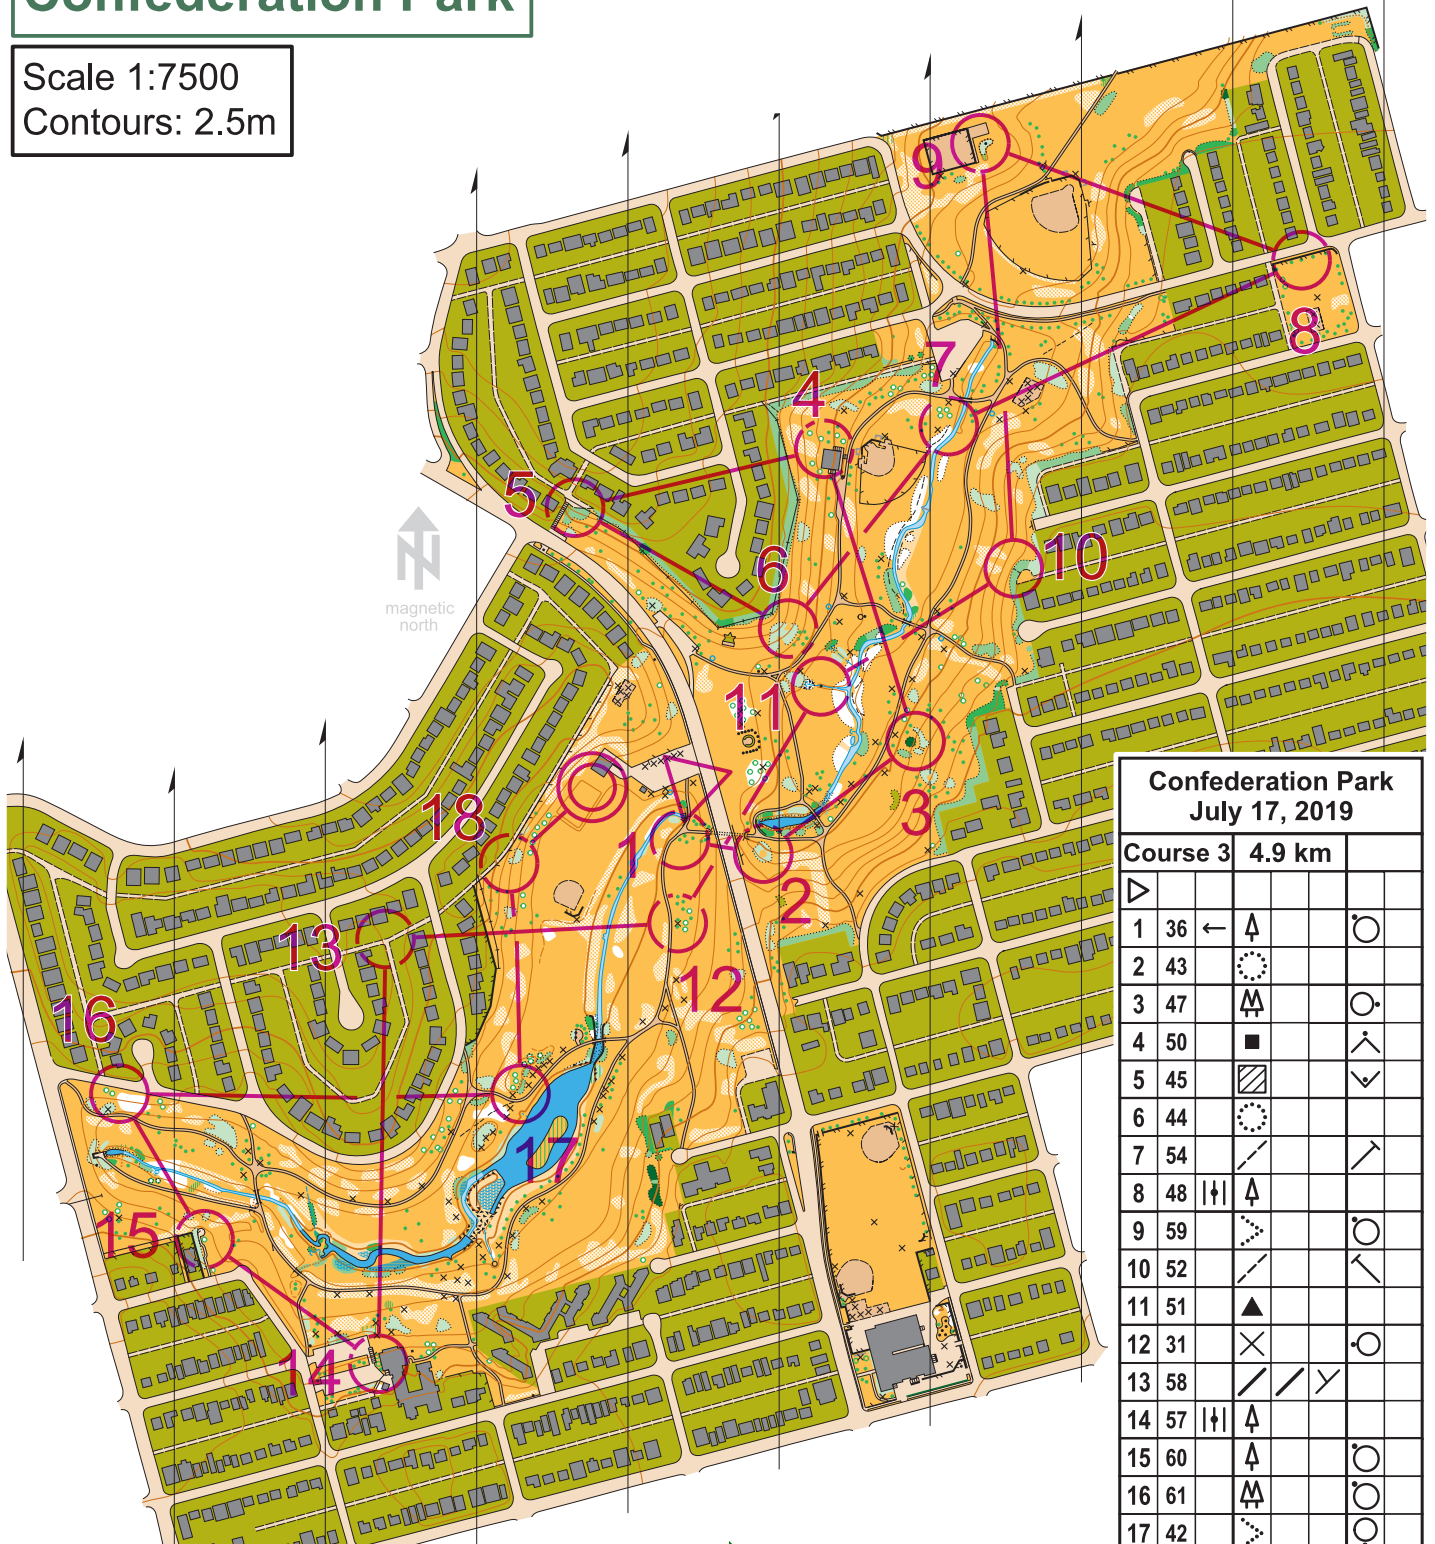

Confederation Park

Scale 1:7500
Contours: 2.5m

Confederation Park July 17, 2019

Course 3		4.9 km	
▷			
1	36 ← ↑	○	
2	43	⊙	
3	47	⊞	○
4	50	■	∧
5	45	▨	∨
6	44	⊙	
7	54	/	/
8	48	↑	
9	59	>	○
10	52	/	∧
11	51	▲	
12	31	×	○
13	58	/ / \	
14	57	↑	
15	60	↑	○
16	61	⊞	○
17	42	>	○
18	46	⊞	○
		○ <	> ⊙
		100 m	

Course Closing: 8 pm
Emergency Contact: 403-975-3598