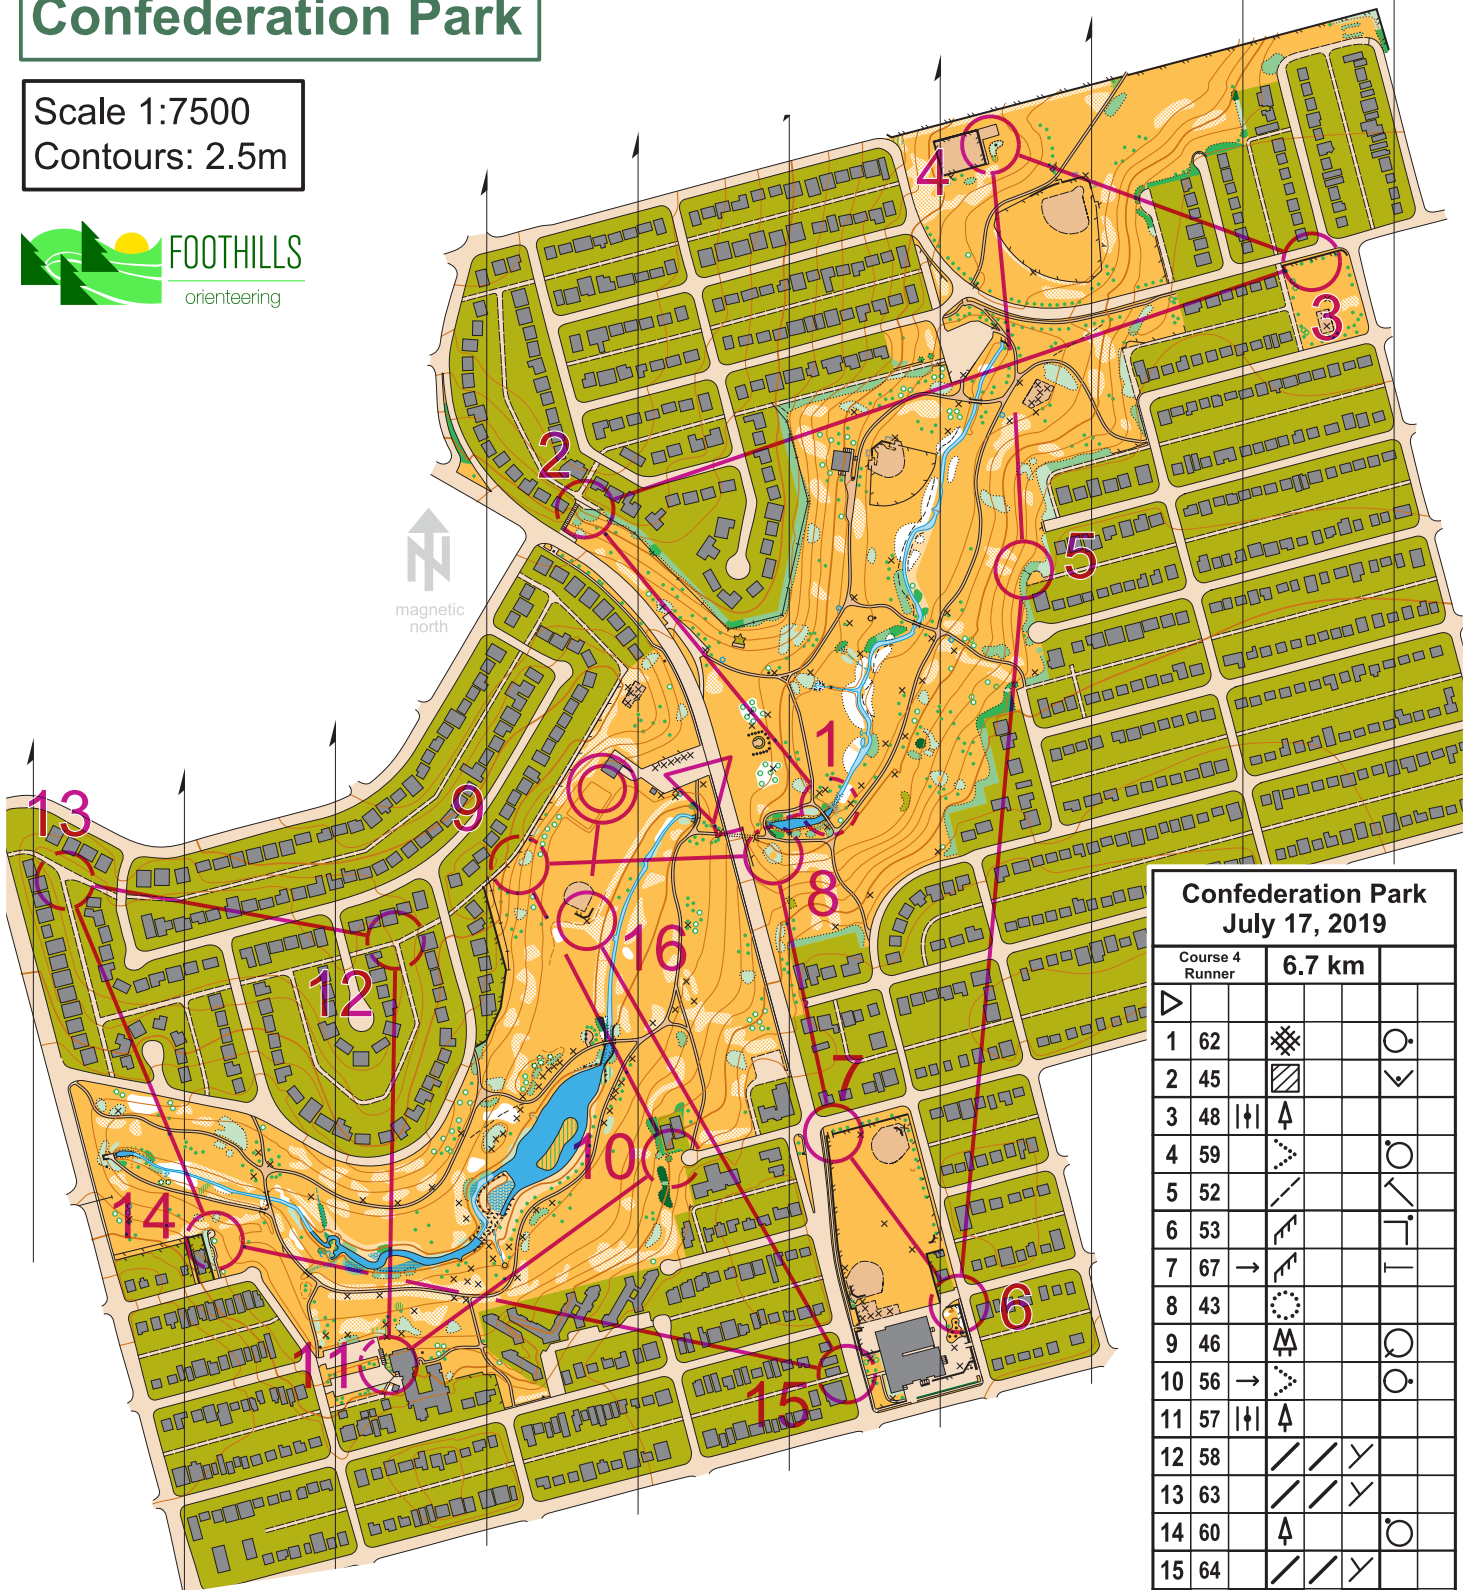

Confederation Park

Scale 1:7500
Contours: 2.5m

Confederation Park July 17, 2019				
Course 4 Runner		6.7 km		
▷				
1	62	⊗		○
2	45	▨		✓
3	48	↑↓	↑	
4	59	⋯		○
5	52	↘		○
6	53	↗		○
7	67	→	↗	○
8	43	⊙		
9	46	⊕		○
10	56	→	⋯	○
11	57	↑↓	↑	
12	58	↘	↘	↘
13	63	↘	↘	↘
14	60	↑		○
15	64	↘	↘	↘
16	33	⊗		○
○	<	125 m		>

Course Closing: 8 pm
Emergency Contact: 403-975-3598