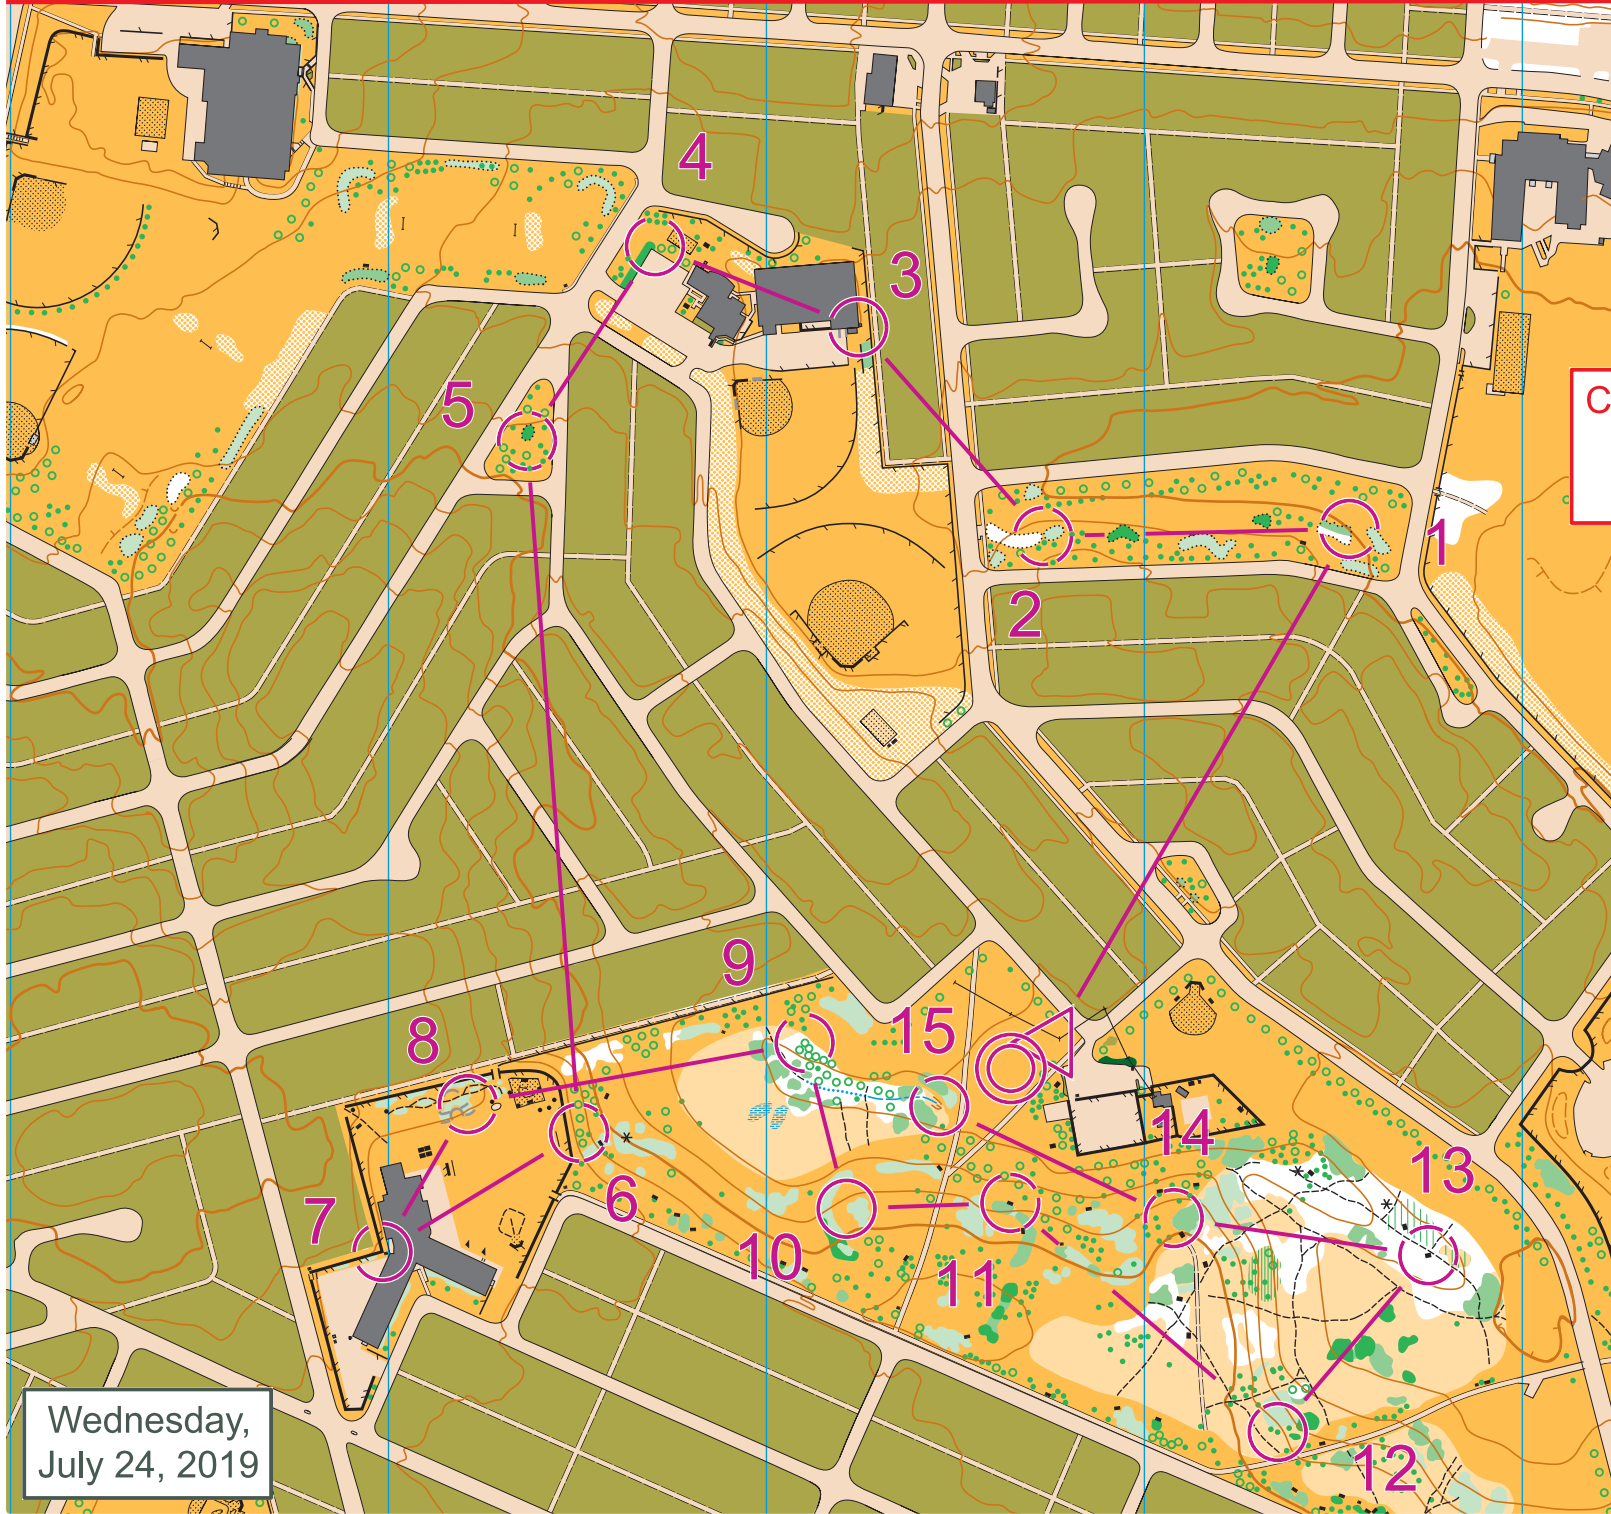

Canmore Park

Scale 1:5000
Contours 2.5m

Course closes at 8:00pm.
You must return to the finish before this time.

2018-10-18-Thu					
2 Int Short	3.0 km				
▷					
1 46	←	⚠			⊙
2 42		⚠	⚠		⊙
3 37		■			⊙
4 34		⊗			⊙
5 32		⚠			⊙
6 36	|||	⬆			⊙
7 38		↗			➤
8 35	↑	↗			↗
9 40		⬆			⊙
10 47		⋯			⊙
11 50		×			
12 56	|||	⬆			⊙
13 58		×			
14 52		⋯			⊙
15 48		⤿			

○--- 55 m ---➤⊙

Wednesday,
July 24, 2019