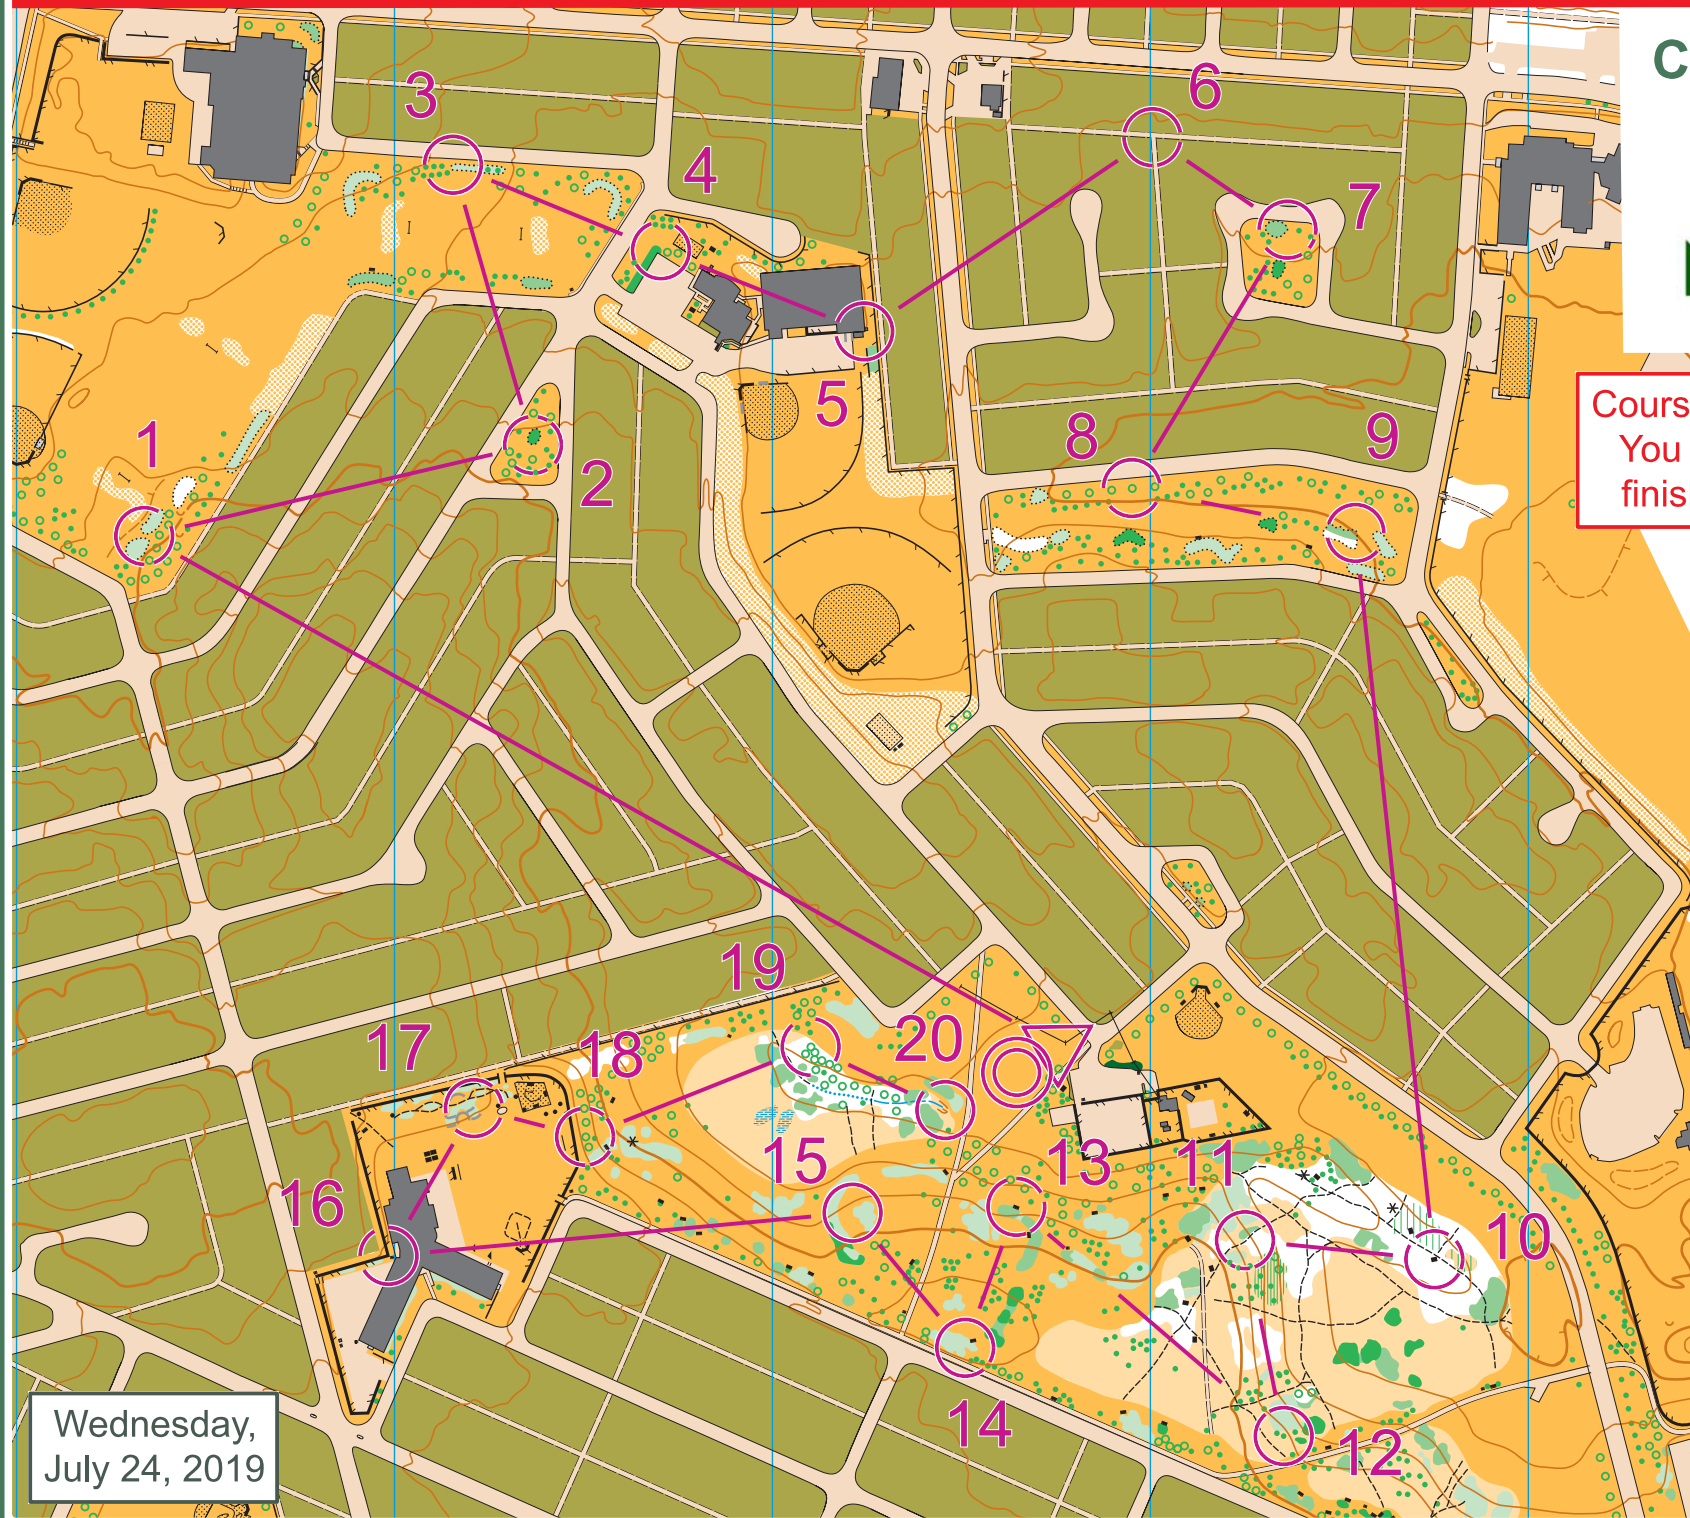

Canmore Park

Scale 1:5000
Contours 2.5m

Course closes at 8:00pm.
You must return to the
finish before this time.

2018-10-18-Thu				
3 Int Long		4.1 km		
1	31	M	M	·
2	32	M		○
3	33	M		○
4	34	⊗		○
5	37	■		⊥
6	43	/	Y	○
7	45	M		○
8	44	⬆		○
9	46	← M		○
10	58	×		
11	55	/	⊗	×
12	56		⬆	○
13	50	×		
14	49	◇		↗
15	47	⋯		○
16	38	↖		↘
17	35	↑	↗	↘
18	36		⬆	○
19	40	⬆		○
20	48	⤵		

○ --- 55 m --- ⊙

Wednesday,
July 24, 2019

www.zones.net 9.7.23 Orienteering Calgary
201907-24 Canmore Park West Ring West